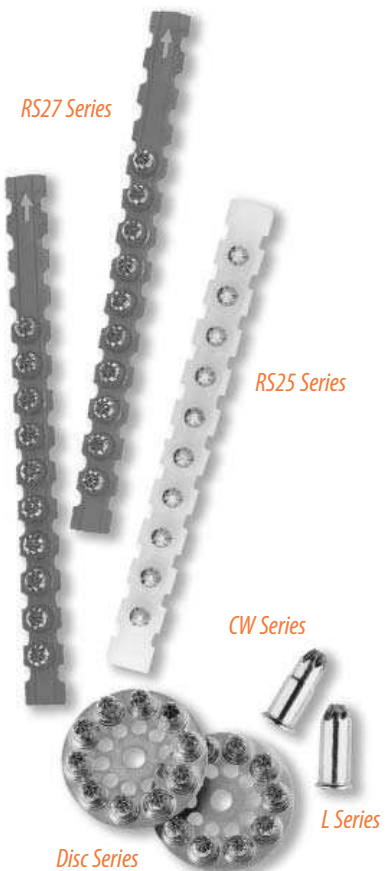

High Quality and Dependability

ITW Ramset powder loads and tools match tolerances to provide optimum power within recognized national velocity standards. Available in color-coded 10-load discs, 10-load strips, and 100-load boxes.

Advantages Powder Guide

Power level is designated by the load level number marked on each box; also by the color of the box and each powder load. As the number increases, the power level increases.

High Quality and Dependability

Selection Charts

RAMSET LOADS FOR LOW VELOCITY TOOLS

TOOL MODEL	PART NUMBER	POWER LEVEL	COLOR	CALIBER/TYPE	PACKAGING
D60/D60L, D45/D45A and AutoFast	2D60	2	Brown	.25 Disc	all 10 disc
	3D60	3	Green	.25 Disc	10 discs/box
	4D60	4	Yellow	.25 Disc	
D45/D45A and AutoFast	5D45	5	Red	.25 Disc	10 discs/box
721, 4170, M70 RS22, HD22	22CW	2	Brown	.22 Single	all 100/box
	32CW	3	Green	.22 Single	
	42CW	4	Yellow	.22 Single	
SA270, Cobra Viper and Rocket	2RS27	2	Brown	.27 Strip	all 10 strip 10 strips/box
	3RS27	3	Green	.27 Strip	
	4RS27	4	Yellow	.27 Strip	
	5RS27	5	Red	.27 Strip	
L1600	L674	4	Yellow	.22 Single	all 100/box
	L675	5	Red	.22 Single	

RAMSET LOADS FOR HILTI TOOLS

TOOL MODEL	PART NUMBER	POWER LEVEL	COLOR	CALIBER/TYPE	PACKAGING
DX-35	3RS25	3	Green	.25 Strip	all 10 strip 10 strips/box
	4RS25	4	Yellow	.25 Strip	
	5RS25	5	Red	.25 Strip	
DX-350, DX-351 DX-36M, DX460	2RS27	2	Brown	.27 Strip	all 10 strip 10 strips/box
	3RS27	3	Green	.27 Strip	
	4RS27	4	Yellow	.27 Strip	
DX-350, DX-351 DX-36M, DX-451 DX-460	5RS27	5	Red	.27 Strip	all 10 strip 10 strips/box
	6RS27	6	Purple	.27 Strip	all 10 strip 10 strips/box
DXE37, DXE72	22CW	2	Brown	.22 Single	all 100/box
	32CW	3	Green	.22 Single	
	42CW	4	Yellow	.22 Single	