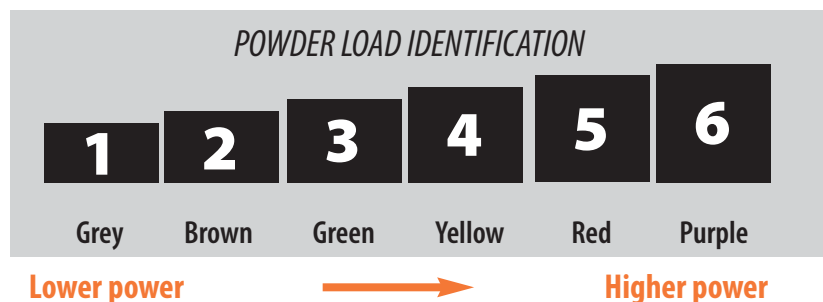

.25 and .27 caliber strips available in 1000 pack

*1000-Pak/100 Strips/Box

Hilti® is a registered trademark of Hilti, Corp.