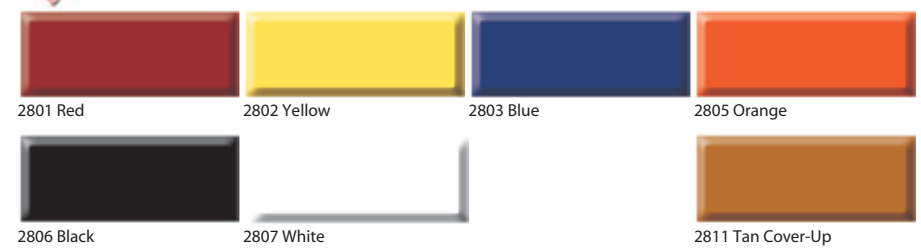

RUST-PROOFING PAINT / DTM Solvent-Based 300-395/ Water-Based 3010-3490

Not Shown:
 306 / 3060 Safety Black 342 Semi-Gloss Flat Black 313 / 3130 Flat White
 312 / 3120 Flat Black 307 / 3070 Safety White 344 Satin Black

COLD GALVANIZED COATINGS

STAINLESS STEEL COATING

MARKING PAINT 16-oz. IAC Invert-A-Cap™ Paint 261-267, 270-279; 20-oz. Survey Marking Paint 201-213, 220-230; 281-288; Construction Marking Paint 246-283; Turf Marking Paint 290-293; All-Purpose Marking Paint 1382-1399; Supreme Utility Marking Paint 295-296; Spray Chalk 214-219; Fugitive Marker 1420-1429. Not Shown: 200 Clear

MARKING INKS

STRIPING PAINT 701-702 = Supreme / 710-770 = Solvent-based / 790-796 = Water-based

STENCIL INKS and COVER-UP INKS

SUPER METAL COATINGS

The printed colors on these pages approximate the appearance of the actual paint colors. Lighting, heat, or method of application may cause a variation in the color.