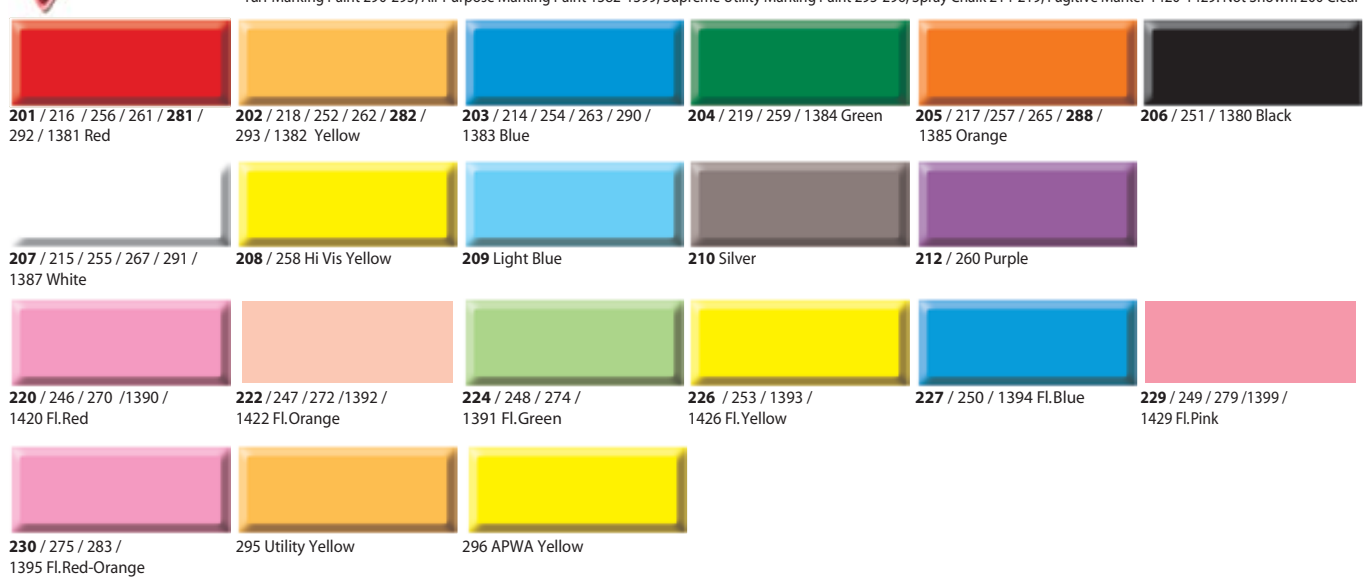

RUST-PROOFING PAINT / DTM Solvent-Based 300-395/ Water-Based 3010-3490

Not Shown:
 306 / 3060 Safety Black 342 Semi-Gloss Flat Black 313 / 3130 Flat White
 312 / 3120 Flat Black 307 / 3070 Safety White 344 Satin Black

MARKING INKS

STRIPING PAINT 701-702 = Supreme / 710-770 = Solvent-based / 790-796 = Water-based

STENCIL INKS and COVER-UP INKS

SUPER METAL COATINGS

The printed colors on these pages approximate the appearance of the actual paint colors. Lighting, heat, or method of application may cause a variation in the color.