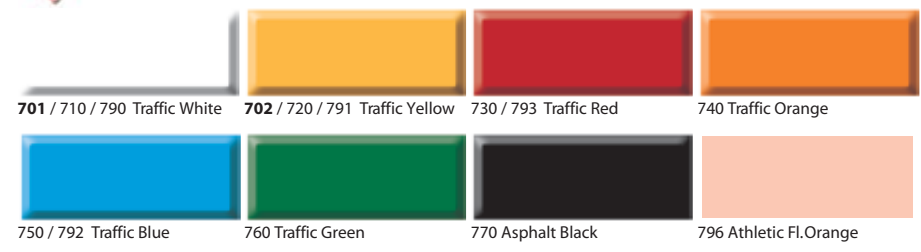

RUST-PROOFING PAINT / DTM Solvent-Based 300-395/ Water-Based 3010-3490

Not Shown:
 306 / 3060 Safety Black 342 Semi-Gloss Flat Black 313 / 3130 Flat White
 312 / 3120 Flat Black 307 / 3070 Safety White 344 Satin Black

COLD GALVANIZED COATINGS

STAINLESS STEEL COATING

MARKING PAINT 16-oz. IAC Invert-A-Cap™ Paint 261-267, 270-279; 20-oz. Survey Marking Paint 201-213, 220-230; 281-288; Construction Marking Paint 246-283; Turf Marking Paint 290-293; All-Purpose Marking Paint 1382-1399; Supreme Utility Marking Paint 295-296; Spray Chalk 214-219; Fugitive Marker 1420-1429. Not Shown: 200 Clear

MARKING INKS

STRIPING PAINT 701-702 = Supreme / 710-770 = Solvent-based / 790-796 = Water-based

STENCIL INKS and COVER-UP INKS

SUPER METAL COATINGS

The printed colors on these pages approximate the appearance of the actual paint colors. Lighting, heat, or method of application may cause a variation in the color.