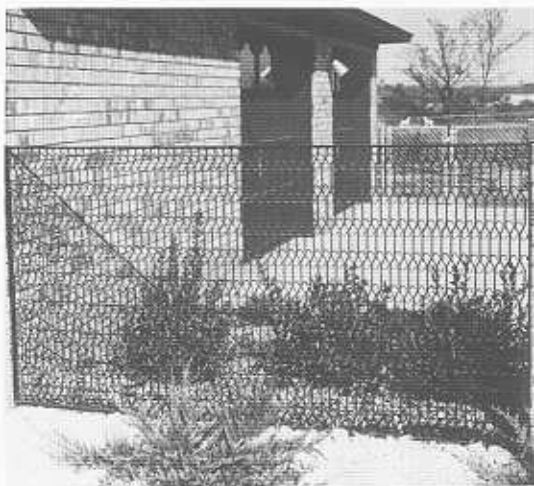

Ornamesh®

ALABAMA METAL INDUSTRIES CORPORATION

3245 Fayette Avenue • Birmingham, AL 35208 • 205/787-2611
Birmingham WATS: 800/366-2642 FAX: 205/780-3303

Fontana, CA	909/350-9280	800/962-0100
Toronto, Canada	905/670-5922	800/668-5460
Montreal, Canada	514/687-0790	800/361-0009
Burlington, Canada	905/335-4994	800/663-4474
Vancouver, Canada	604/940-2380	800/665-4474
Greenville, SC	803/458-7241	800/476-4430
Lakeland, FL	813/688-9256	800/487-2511
Chicago, IL	708/681-2646	800/238-0322
Houston, TX	713/671-0621	800/433-9945
Ennis, TX	214/875-6586	800/528-5344