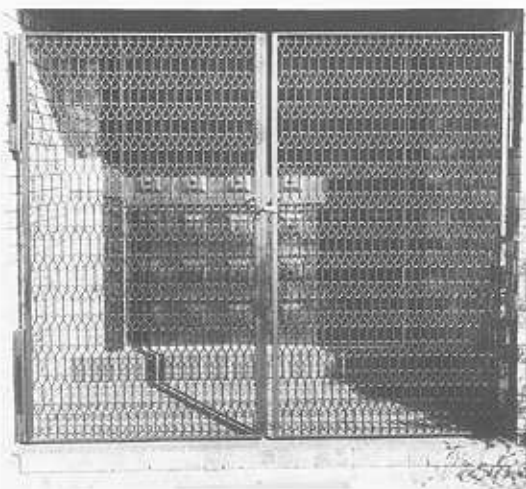

Ornamesh®

ALABAMA METAL INDUSTRIES CORPORATION

3245 Fayette Avenue • Birmingham, AL 35208 • 205/787-2611
Birmingham WATS: 800/366-2642 FAX: 205/780-3303

Fontana, CA	909/350-9280	800/962-0100
Toronto, Canada	905/670-5922	800/668-5460
Montreal, Canada	514/687-0790	800/361-0009
Burlington, Canada	905/335-4994	800/663-4474
Vancouver, Canada	604/940-2380	800/665-4474
Greenville, SC	803/458-7241	800/476-4430
Lakeland, FL	813/688-9256	800/487-2511
Chicago, IL	708/681-2646	800/238-0322
Houston, TX	713/671-0621	800/433-9945
Ennis, TX	214/875-6586	800/528-5344