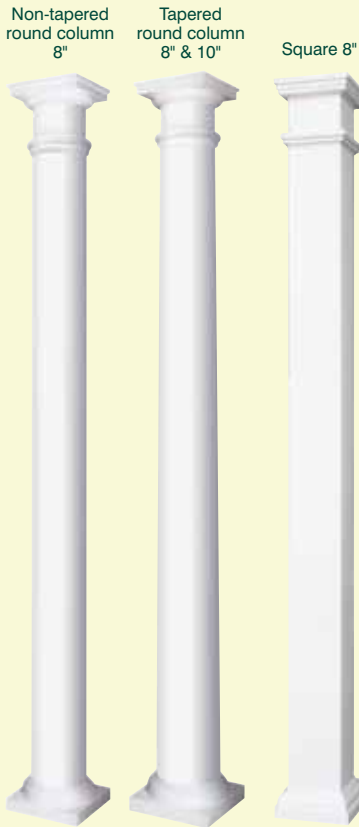

Non-tapered round column 8"

Tapered round column 8" & 10"

Square 8"

Cap and base trim sets sold separately.

Structural Porch Columns

Capture the grace and elegance of a bygone era with EverNew vinyl porch columns. With their easy-care features and exceptional structural support, EverNew columns make a stunning addition to a variety of exterior projects.

- Aluminum insert provides outstanding support
- Load bearing up to 18,000 lbs.
- 108" and 120" lengths*
- Includes mounting plate for easy installation
- Cap and base trim sold separately
- Available in White

*120" length available for 8" Tapered Round Column only.

Structural Porch Column Installation

Mounting plates included for easy, secure installation. No overhead jacking required.

When using with railing, base trim may need to be modified.