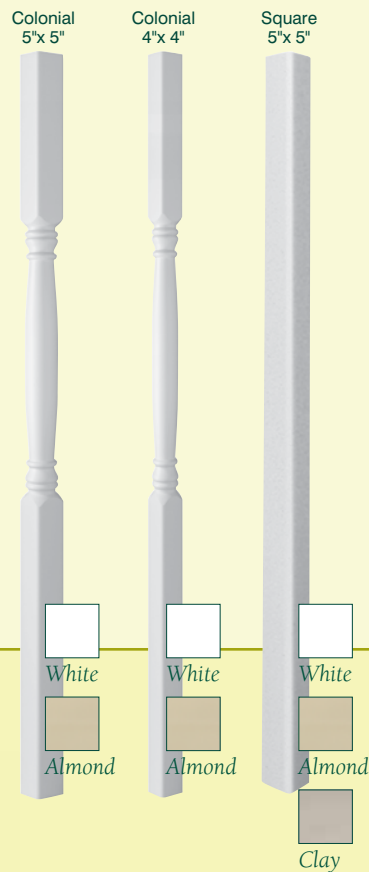

- Pivoting mounting plate provides safe and easy installation
- Aluminum reinforced for rigidity and strength
- Load bearing up to 5,000 lbs.
- 108" length
- Standard tie-down connection eliminates the need for separate hurricane tie-down kit
- No overhead jacking required
- Available in White, Almond and Clay