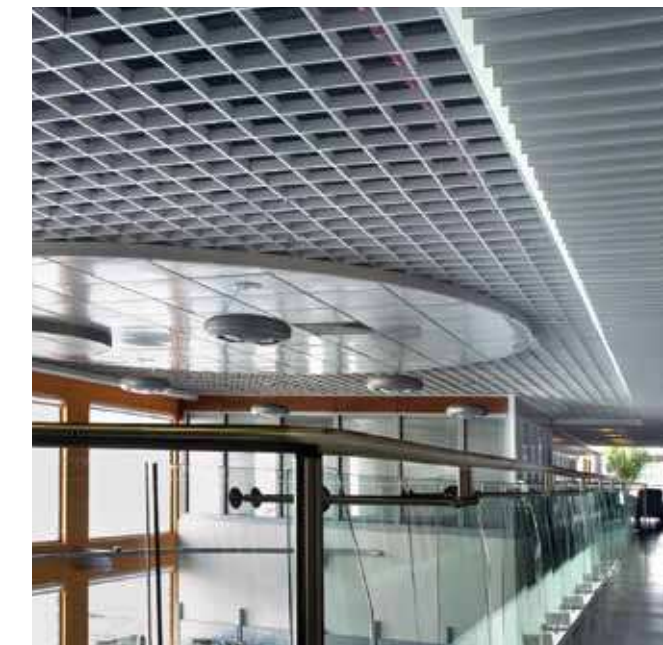

GRUPO IMAGEN OFFICE BUILDING
Mexico City, MX

CHICAGO METALLIC PRODUCTS:
Intaline™ Baffle
Magna™ T-Cell
Infinity Perimeter Trim
Planostile Metal Panels
EuroStone Sustainable Ceiling Panels