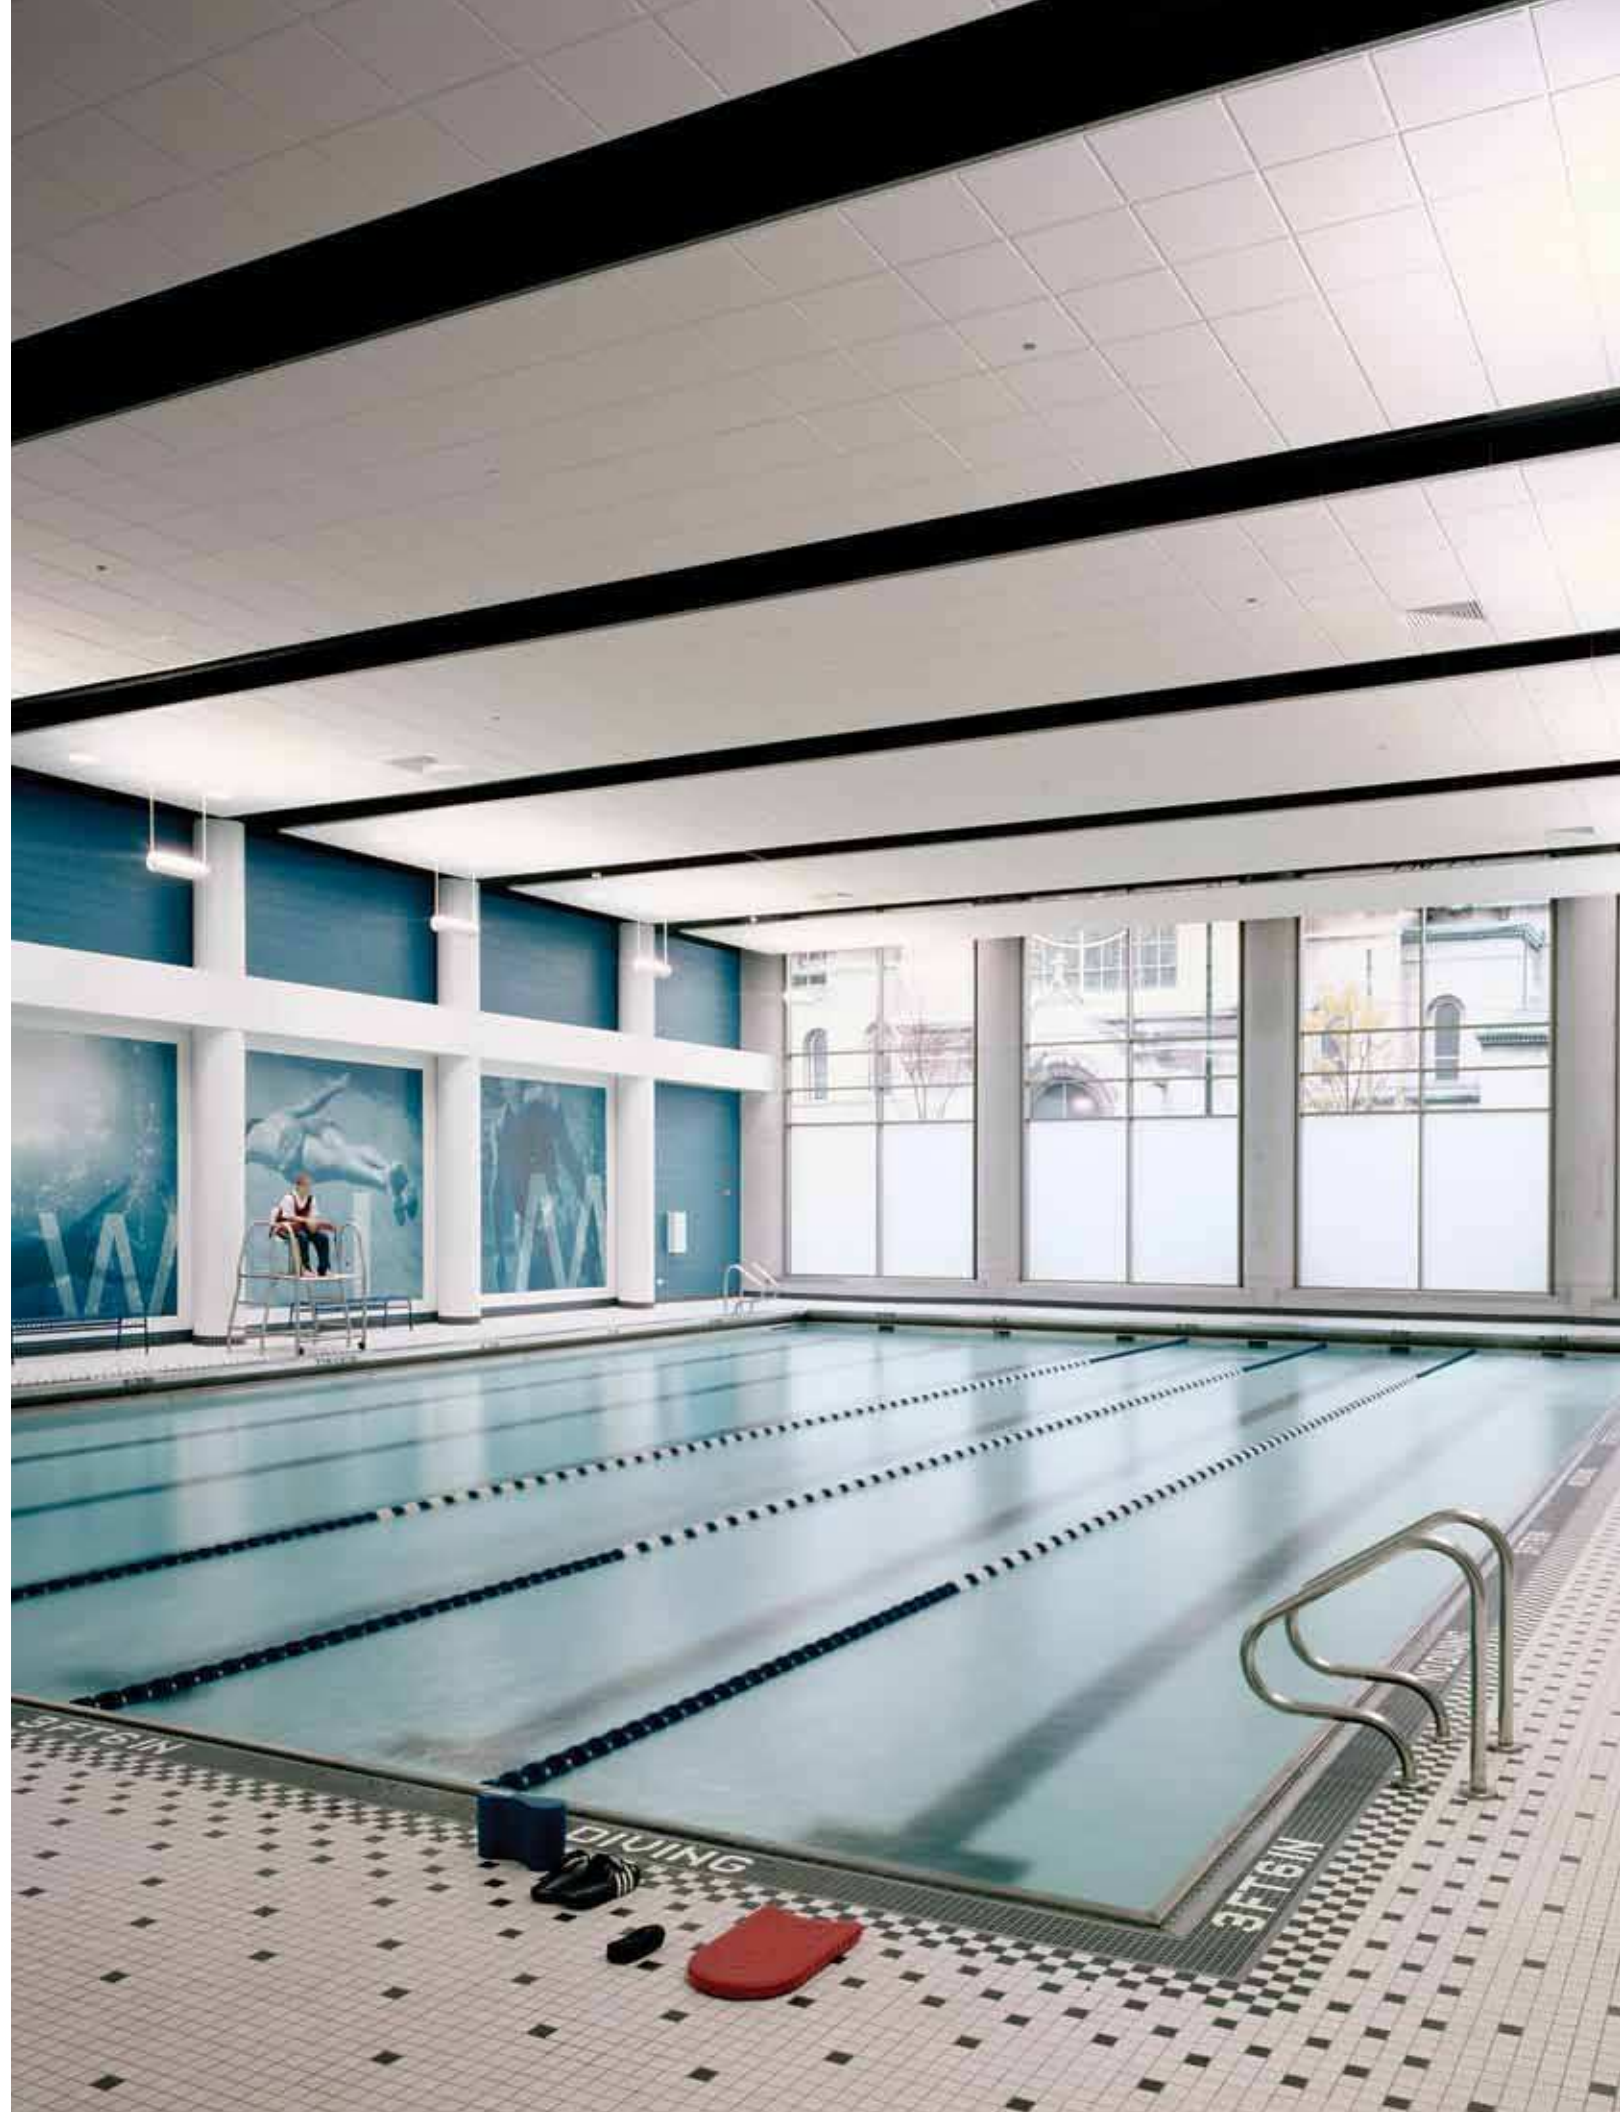

P
PANEL

CEILING PANEL SYSTEMS

CEILING PANEL SYSTEMS
THAT SUPPORT
THE HIGHEST IAQ

As a critical building component that can affect light, air flow and acoustical performance, ceilings must also do their part to enhance indoor environmental quality. By design Chicago Metallic ceiling systems contribute to this important building factor by resisting sag, the formation of mold and mildew, and by avoiding the introduction of harmful fibers or VOC's to the environment. These benefits have contributed to the long-term value of not only LEED Certified projects but non-LEED projects as well.

DEPAUL UNIVERSITY – RAY MEYER CENTER
Chicago, IL

CHICAGO METALLIC PRODUCT:
EuroStone Sustainable Ceiling Panels