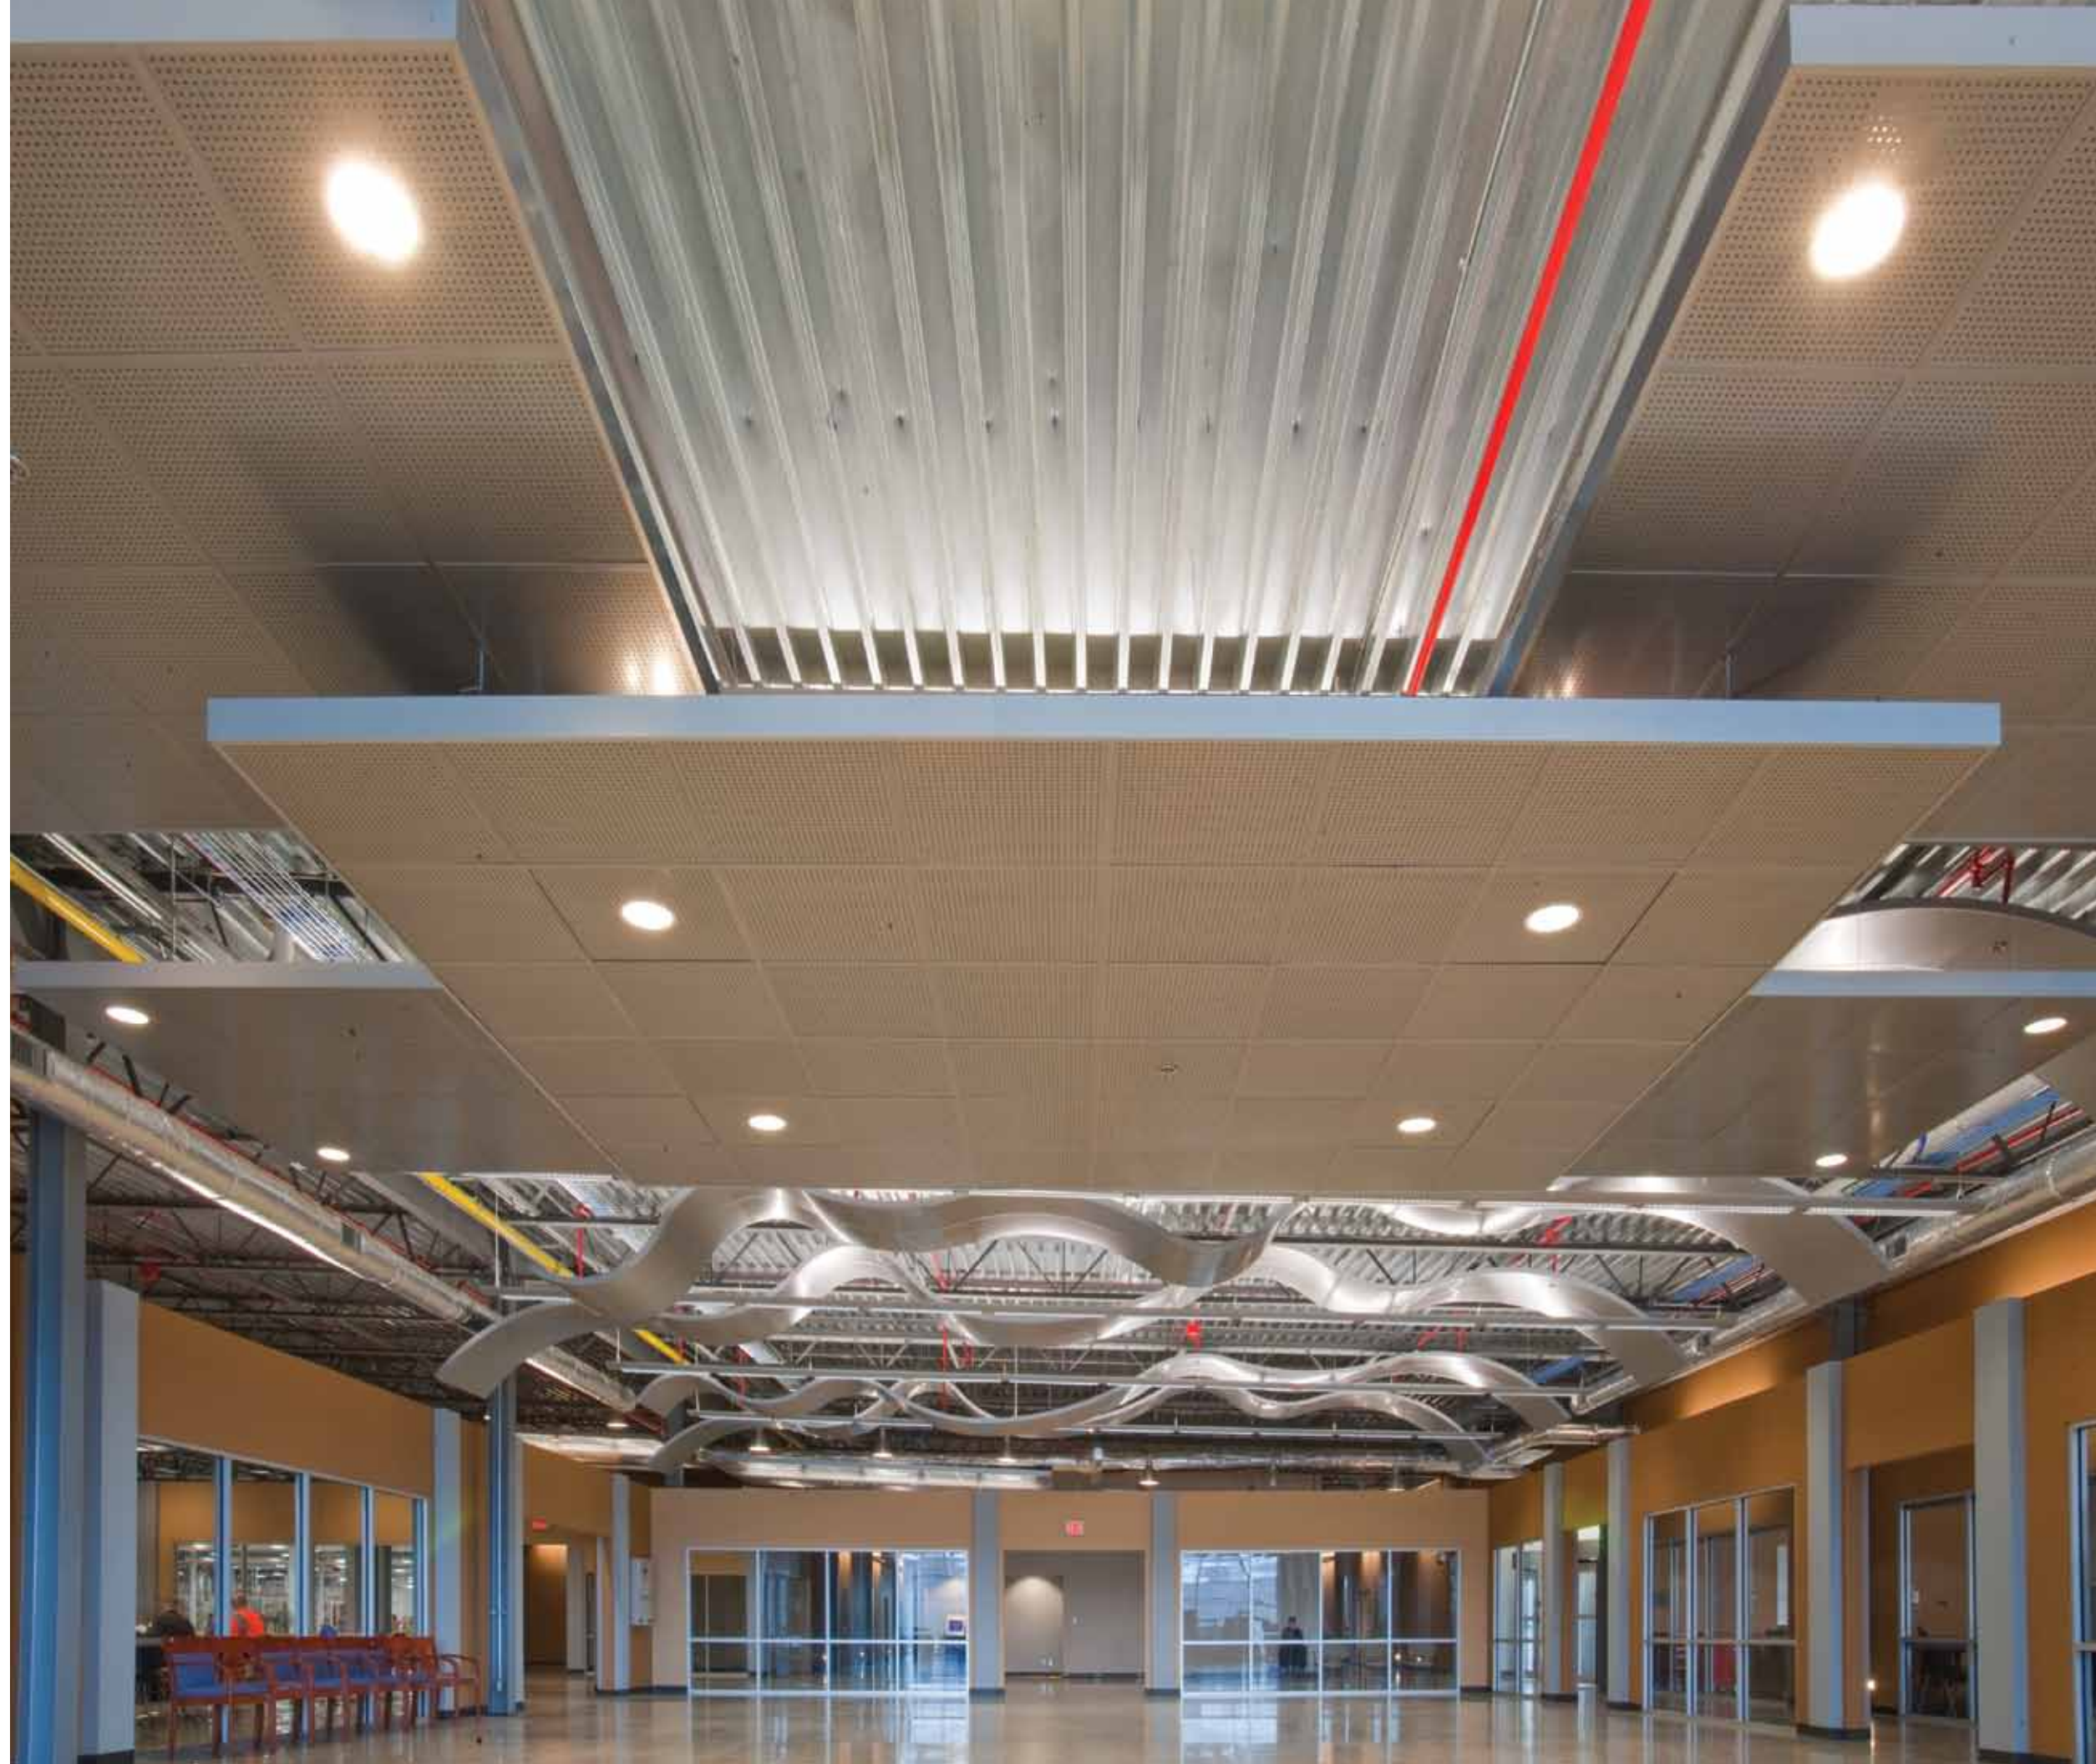

M
METAL

METAL CEILING SYSTEMS

QUICK SHIP PROGRAMS –
FOR A FAST PACED
WORLD

Today's fast track construction cycles require the support of manufacturer's who can deliver quality products in a pinch. Chicago Metallic's Quick Ship programs have saved the day for project managers from coast-to-coast. Designed with the best features but in a simple color palette, Quick Ship products slash as much as 80% off the stand lead times to get product to a project fast and easy!

CHRYSLER PLANT
Marysville, MI

CHICAGO METALLIC PRODUCTS:
CurvGrid™ Ceiling System
Planostile™ Metal Panels
Infinity Perimeter Trim