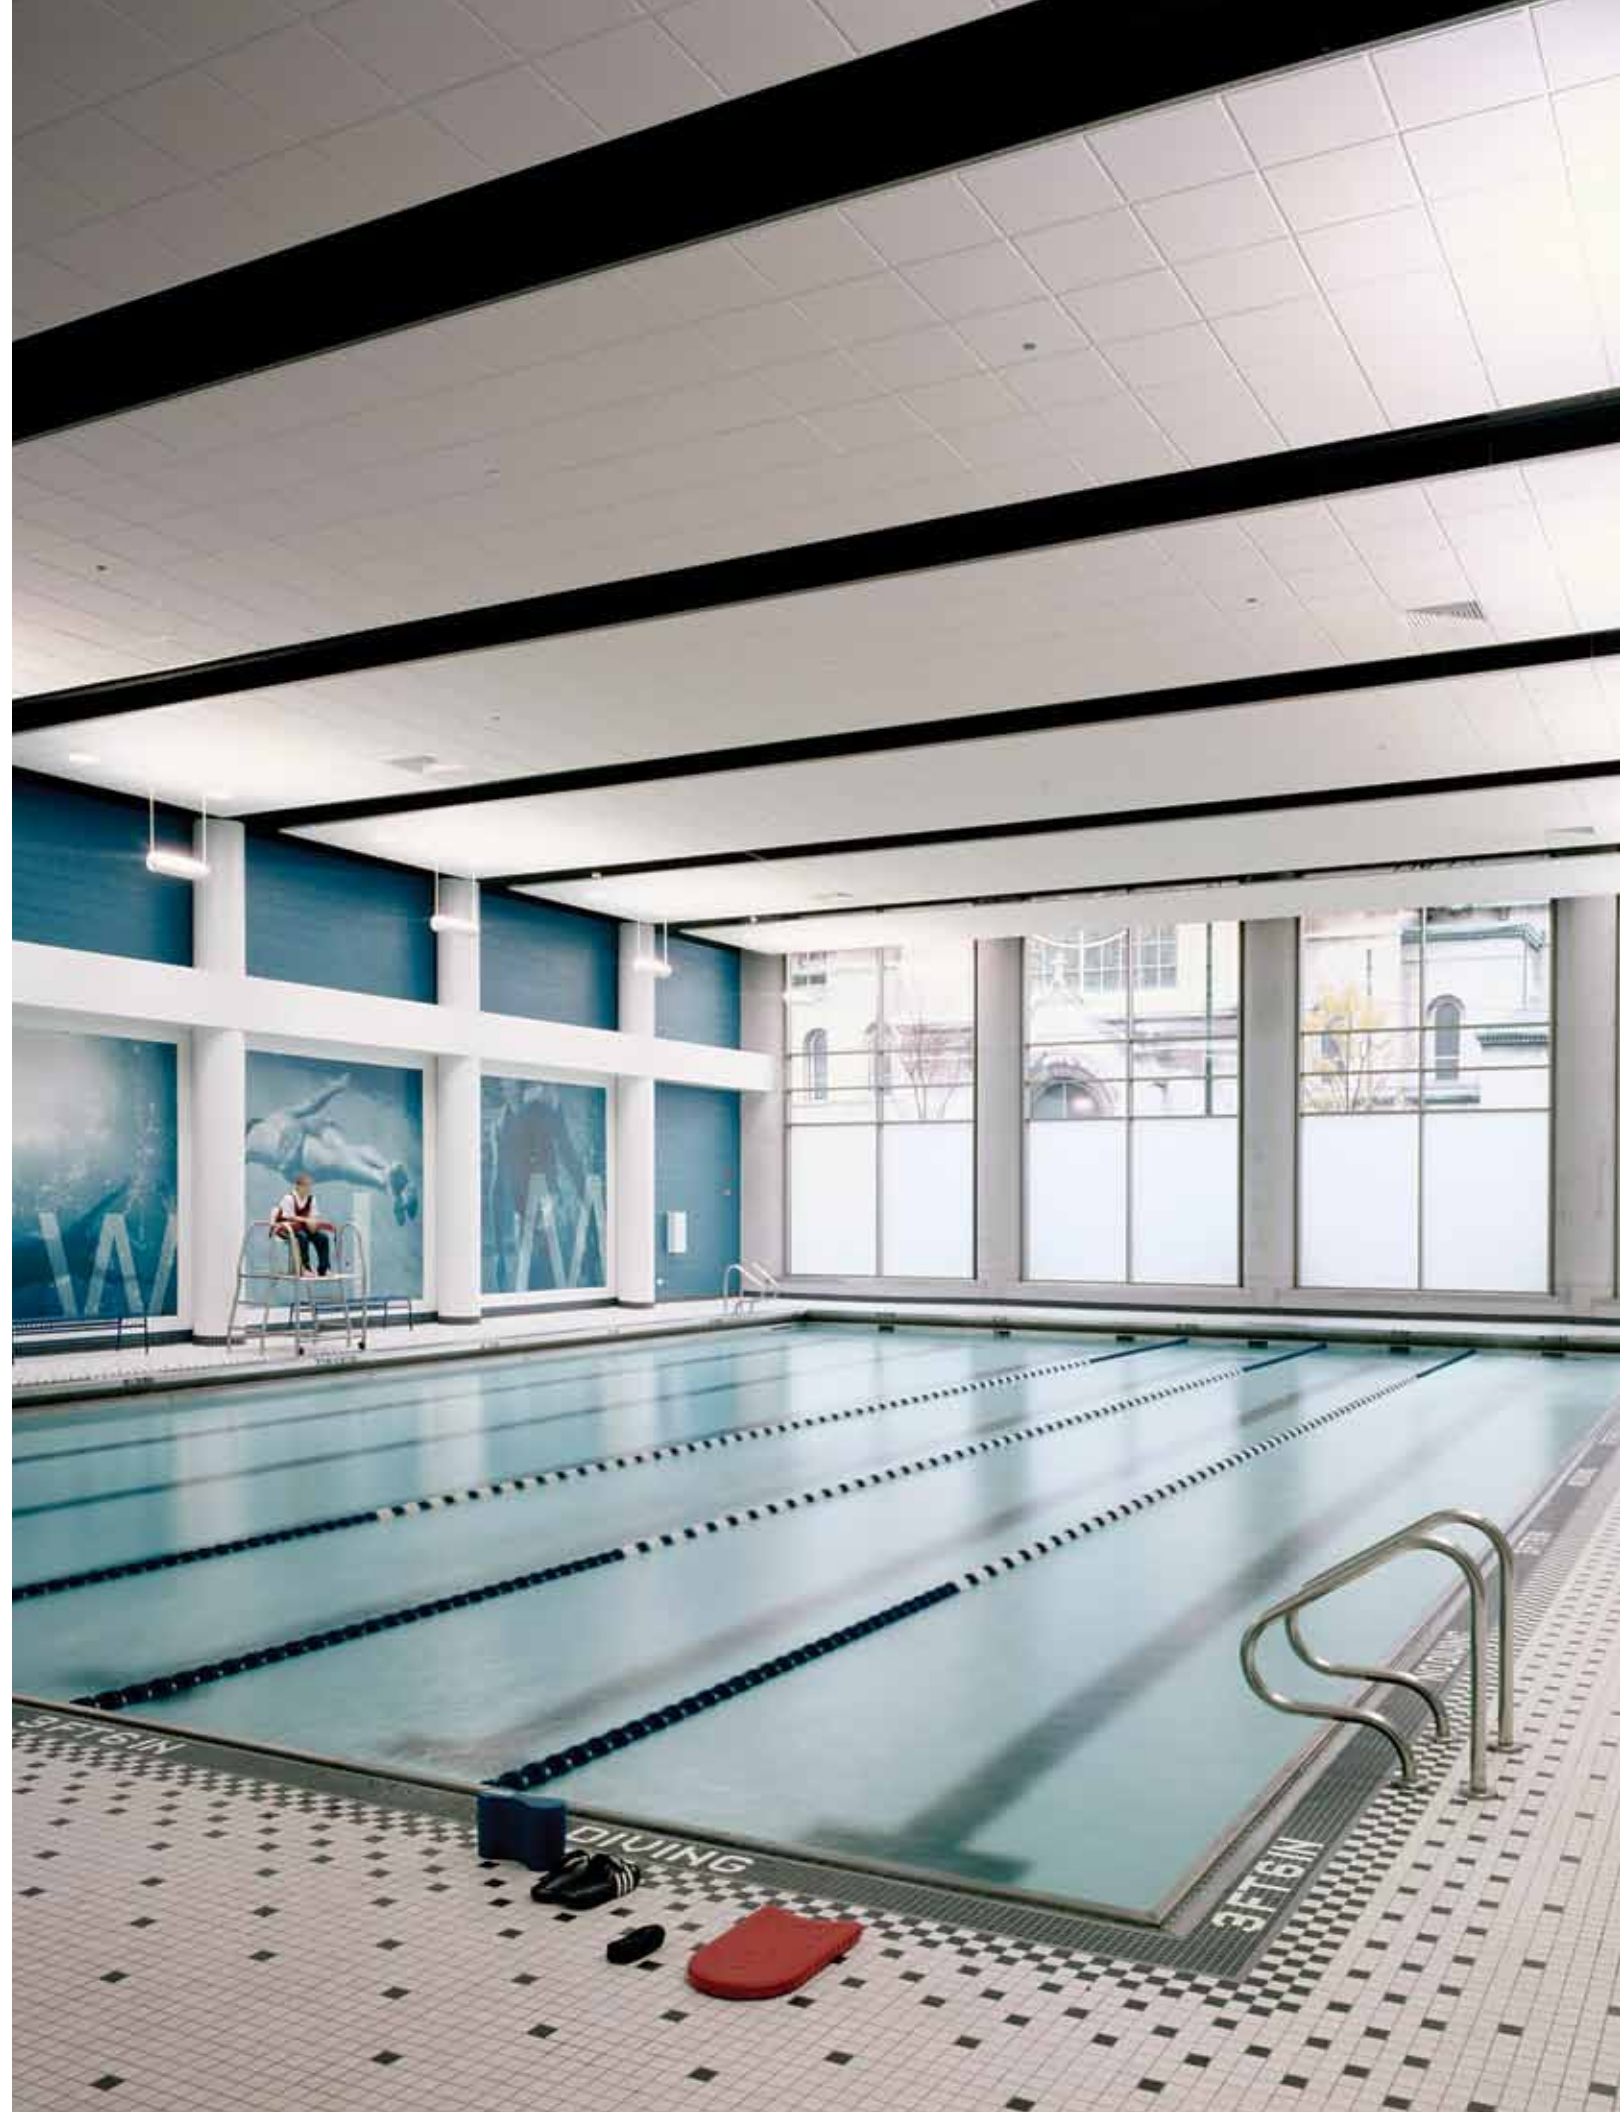

P
PANEL

CEILING PANEL SYSTEMS

CEILING PANEL SYSTEMS THAT SUPPORT THE HIGHEST IAQ

As a critical building component that can affect light, air flow and acoustical performance, ceilings must also do their part to enhance indoor environmental quality. By design Chicago Metallic ceiling systems contribute to this important building factor by resisting sag, the formation of mold and mildew, and by avoiding the introduction of harmful fibers or VOC's to the environment. These benefits have contributed to the long-term value of not only LEED Certified projects but non-LEED projects as well.