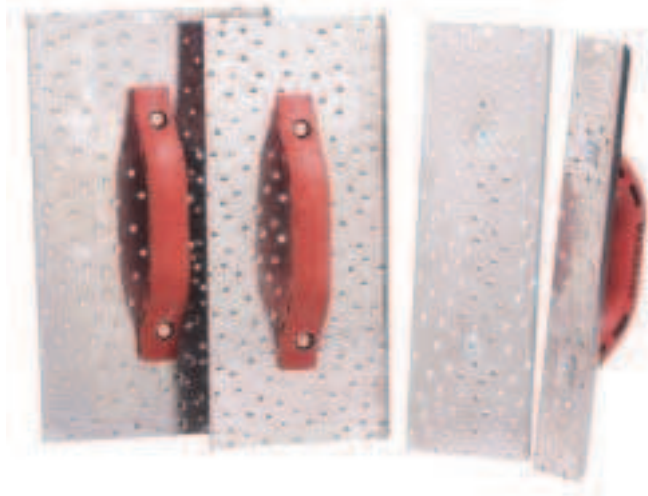

Rapid Rasp Hand Rasp

- Light-Duty Rasp
- Stainless Steel
- Comparable to 16 Grit Rasp Paper

RR214	2"x14"	$31.00
RR414	4"x14"	35.00
RR614	6"x14"	39.00
RR814	8"x14"	43.00

Shop•Vac®

Vacuum Back Pack

- Commercial Quality 2 HP Two Stage Motor
- Lightweight 9³/₄ pounds
- 7 Quart Tank Capacity
- 5' Locking Hose plus Wands