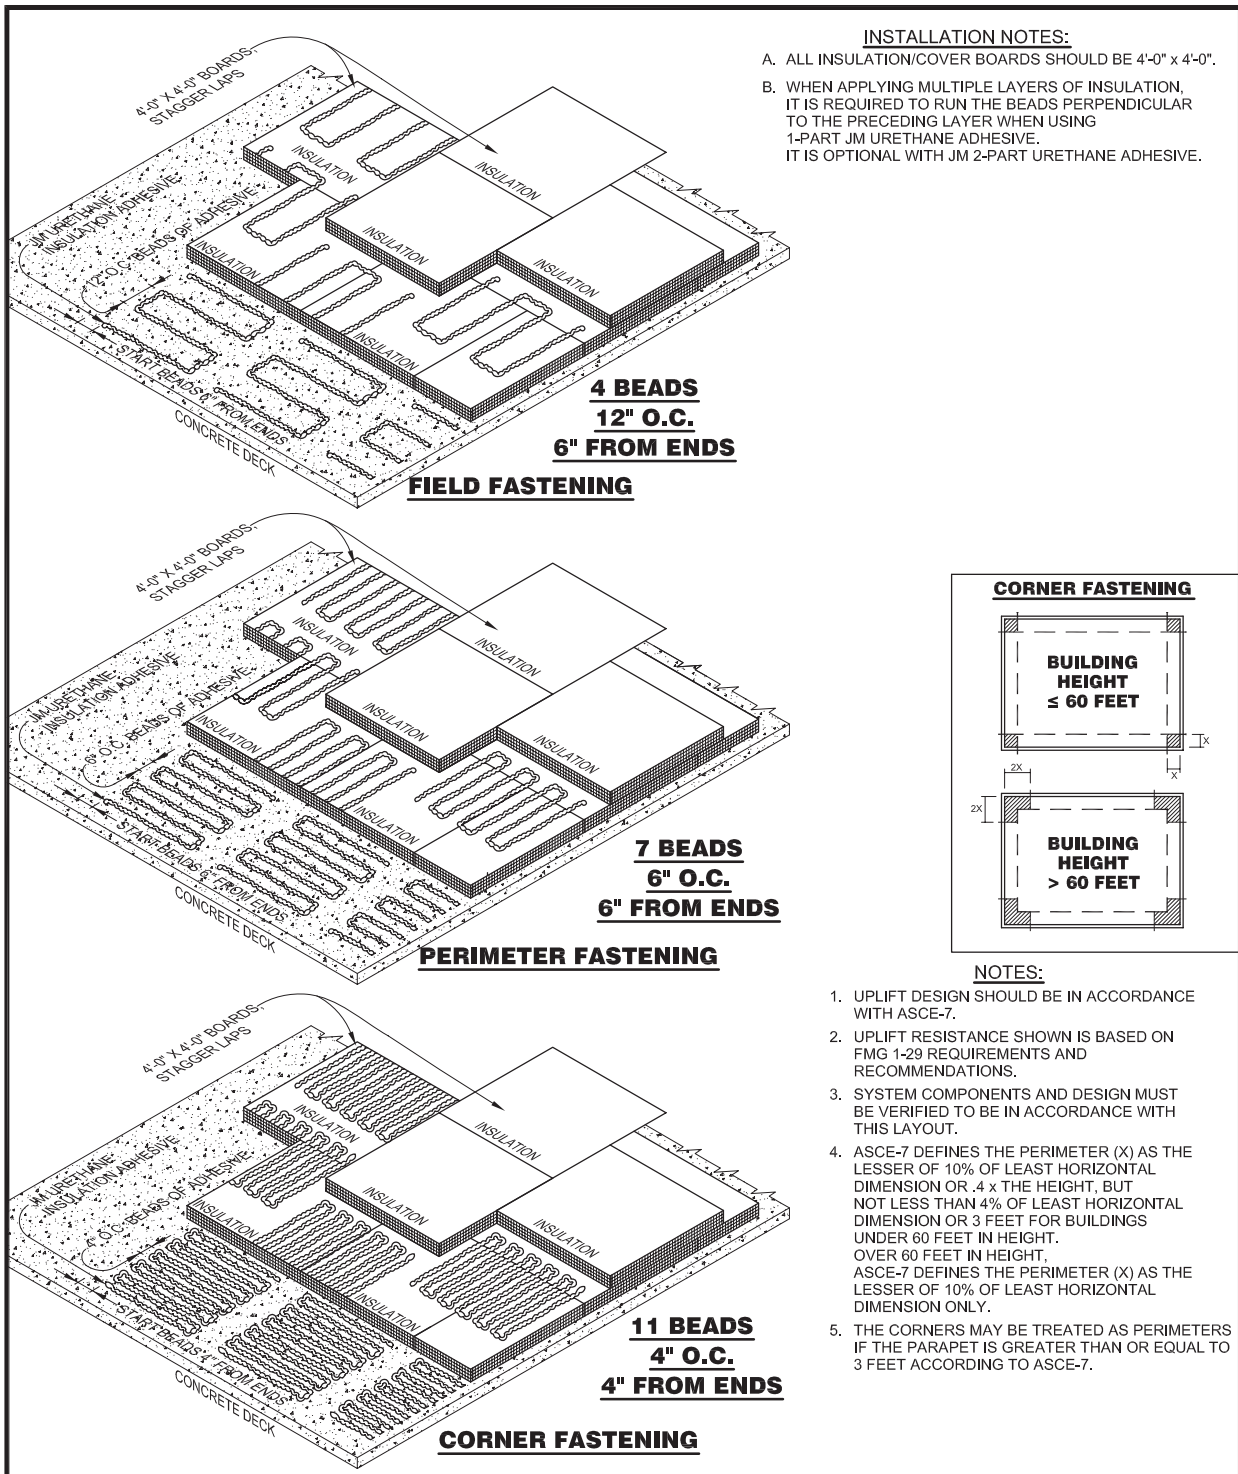

Insulation Detail Patterns for Fully Adhered Membrane

URETHANE ADHESIVE INSULATION / LAYERED BOARDS (12" O.C. FIELD)

DRAWING NO. UA-12 ins	SCALE N.T.S	ISSUE DATE 8-23-07	REV. NO. #
CAD FILE: URETHANE FASTENING DETAIL_12_ins.dwg			