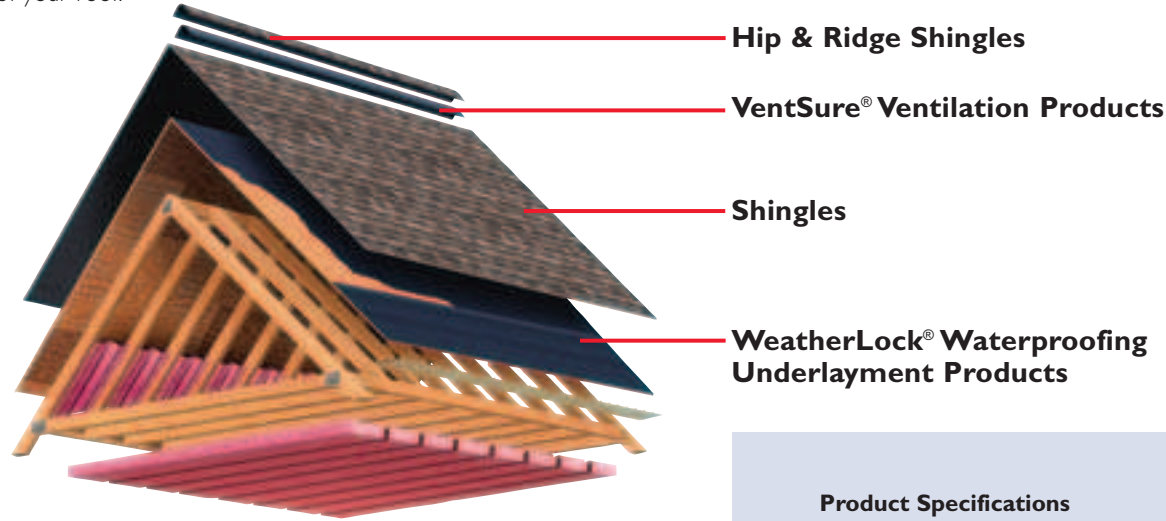

PROMINENCE® AR SHINGLES

PROMINENCE® AR SHINGLES

PROTECT YOUR HOME FROM THE TOP DOWN WITH OUR COMPLETE ROOFING SYSTEM

Your roof is more than just shingles. It's a complete system that also requires hip & ridge shingles, ventilation, and waterproofing underlayment products. Each of these elements plays an important role in protecting your home, and they work together to ensure the beauty and durability of your roof.

HIP & RIDGE SHINGLES

Help protect ridge vents from weathering

- Cover your roof's ridge line
- Add extra protection and a more dimensional look
- Are compatible with all Owens Corning shingle products
- Come in several styles on a regional basis

VENTSURE® VENTILATION PRODUCTS

Help prevent structural damage

- Fit between the top of your roof and its hip & ridge shingles
- Reduce moisture condensation in winter and excessive heat in summer to help guard against premature aging and deck warping
- Help keep air moving through the attic, balancing outdoor and indoor temperatures