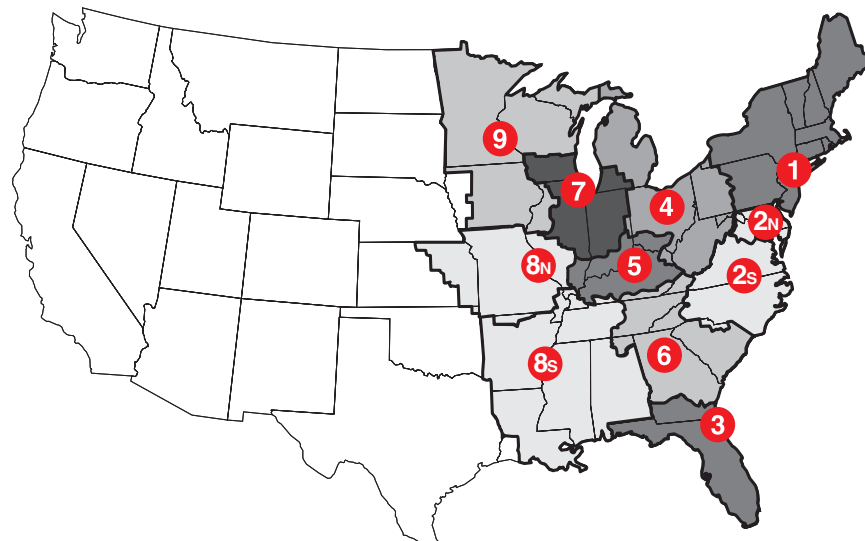

* See actual warranty for complete details, limitations and requirements.

Driftwood[†]

Harbor Blue[†]

Estate Gray[†]

COLOR AVAILABILITY MAP

For assistance in identifying your Service Area, ask your contractor or call **1-800-GET-PINK.**

Charcoal[†]
Not available in Service Areas 1, 4, 5, 7, 8N, 9

Chateau Green[†]
Not available in Service Areas 2N, 2S, 3, 6, 8S

Colonial Slate[†]
Not available in Service Areas 2N, 2S, 3, 6, 8S

Desert Tan[†]
Not available in Service Areas 1, 4, 5, 7, 8N, 9