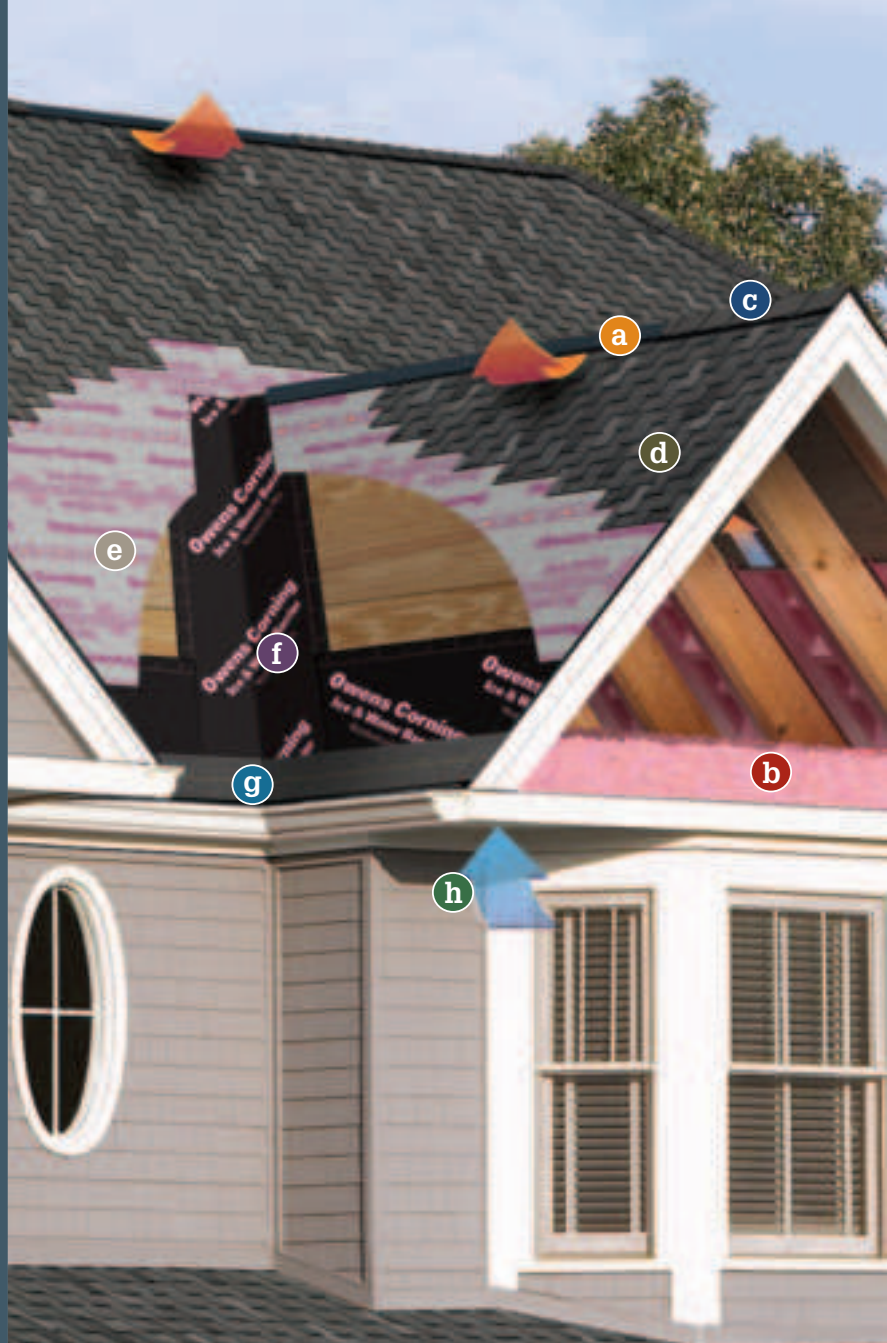

The essentials for a healthy roofing system.

It takes more than just shingles to create a high-performance roof. It requires a system of products working together. Owens Corning™ Roofing Essentials® Accessory Products work with our shingles to make up a roofing system that helps provide maximum durability for your roof. And the most protection for your home.

- **a** **VentSure® Ventilation Products.** Help protect a roof from premature failure by helping remove heat and moisture from the attic.
- **b** **PINK® Fiberglas™ Blown-In Insulation.** Tiny air pockets trapped in the insulation resist the passage of heat flow.
- **c** **Owens Corning™ Hip & Ridge Shingles.** Help protect the ridge vent and add an attractive, finished look to a roof's hips and ridges.
- **d** **Owens Corning™ Shingles.** Add durable beauty to a home. Shingles are the first line of defense against the elements.
- **e** **Owens Corning™ Underlayment Products.** Add an extra layer of protection between the shingles and the roof deck to help prevent damage from wind-driven rain.
- **f** **WeatherLock® Self-Sealing Ice & Water Barrier Products.** Help guard vulnerable areas where water can do the most damage to a roof: eaves, valleys, dormers and skylights.
- **g** **WoodStart® Starter Shingles.** The first step in the proper installation of shingles.
- **h** **Owens Corning™ Undereave Ventilation Products.** Help prevent moisture buildup in the attic by working with ridge vents to keep air moving.

Want to know more about Owens Corning™ products or find an Owens Corning™ Roofing Preferred Contractor in your area? It's easy to reach us:

1-800-GET-PINK® | www.roofing.owenscorning.com

INNOVATIONS FOR LIVING™

OWENS CORNING ROOFING AND ASPHALT, LLC
ONE OWENS CORNING PARKWAY
TOLEDO, OHIO, USA 43659

1-800-GET-PINK®
www.roofing.owenscorning.com

Pub. No. 10003278-G. Printed in U.S.A. July 2012. THE PINK PANTHER™ & © 1964–2012 Metro-Goldwyn-Mayer Studios Inc. All Rights Reserved. The color PINK is a registered trademark of Owens Corning. ©2012 Owens Corning. All Rights Reserved.

(Compton, Denver, Irving, Portland, Summit)

Owens Corning™ Roofing Preferred Contractors are independent contractors and are neither affiliated with nor agents of Owens Corning Roofing & Asphalt, LLC, or its affiliated companies.