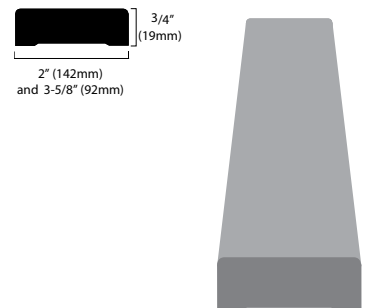

### Base Shoe

   72" x 0.75" x 0.5"

    74" x 0.75" x 0.5"

### Architectural Molding

96" x 3.98" x 0.79"

### Architectural Casing

LENGTH: 96" (2440mm)