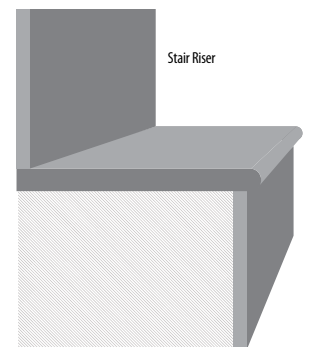

Stair Riser

- 48" x 7.48" x 0.59"
- 48" x 7.48 x 0.59" or 96" x 7.5" x 0.63"