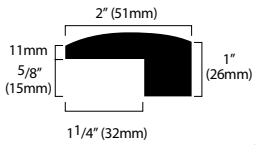

TRANSITIONS

Baby Threshold

- 72" x 2" x .75"
- 74" x 2" x 1"