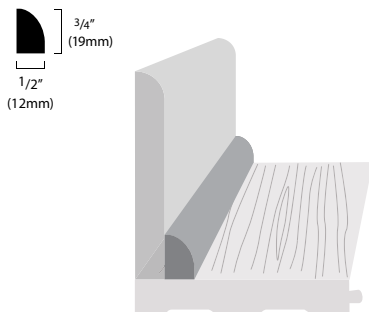

### Base Molding

 72" x 5.59" x 0.63"

    74" x 3.5" x 0.5"

Teragren Flooring, Stair Treads + Risers  
vertical grain Natural

### Base Shoe

   72" x 0.75" x 0.5"

    74" x 0.75" x 0.5"