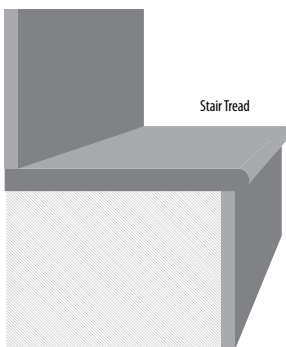

Stair Tread

- 48" x 11.5" x 1"
- 48" x 11.5 x 1" or 96" x 11.5 x 1"