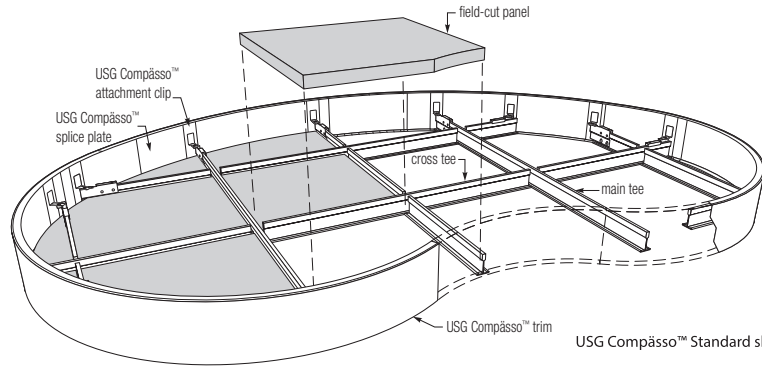

USG COMPASSO™ ELITE EXTRUDED ALUMINUM PERIMETER TRIM
USG COMPASSO™ STANDARD STEEL PERIMETER TRIM

ORDER SAMPLES/LITERATURE
usg.com | samplitt@usg.com
fax: 888 874-2348

PRODUCT INFORMATION

Materials	Finishes
Painted steel, powder-coated aluminum	Standard colors, Advantage colors and custom colors

Perspective

USG Compasso™ Standard shown

Trim Profiles Standard Elite

2", 2-1/4"	4"	6"	8"	10"	12" (Standard Only)
Standard - Left Elite - Right					

Attachment Clip