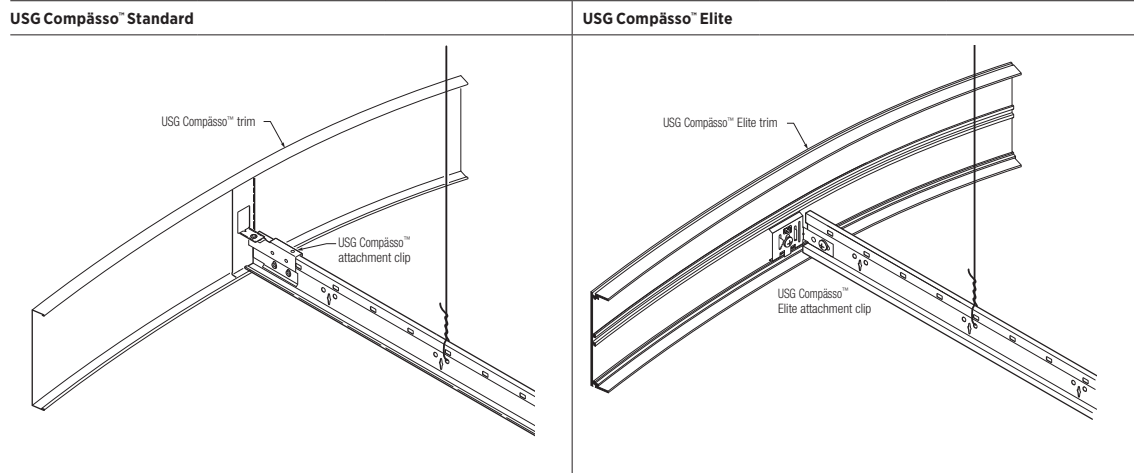

FOR MORE INFORMATION

Product literature
System brochure: IC400
Data sheet: IC309

Online tools
usgdesignstudio.com

Recycled content
See the Sustainability selector.