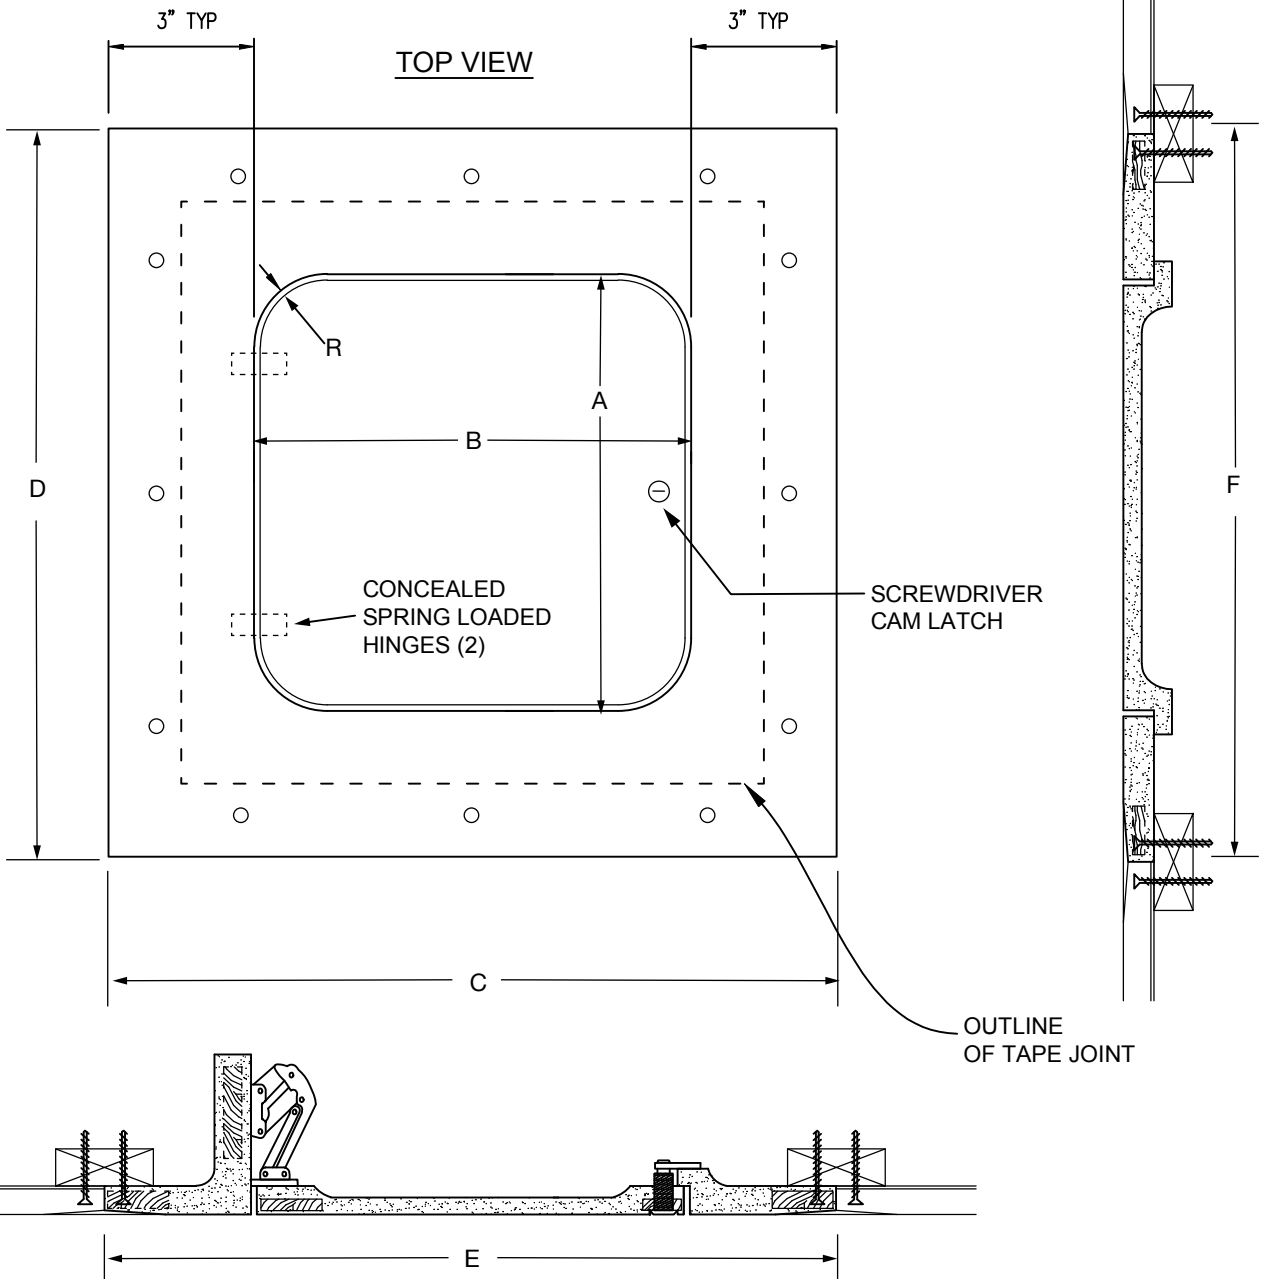

www.acudor.com
 U.S.A.: info@acudor.com / 800.722.0501
 CANADA: info@acudor.ca / 844.228.3671
 INTERNATIONAL: info@acudorintl.com
 905.428.2240

GFRG-RH

RADIUS CORNER HINGED ACCESS PANEL

QTY.	NOMINAL SIZE	A	B	C	D	E	F	R
	9" x 9" (229 x 229)	9" (229)	9" (229)	15" (381)	15" (381)	15" (381)	15" (381)	1.5"
	12" x 12" (305 x 305)	12" (305)	12" (305)	18" (457)	18" (457)	18" (457)	18" (457)	1.75"
	16" x 16" (406 x 406)	16" (406)	16" (406)	22" (559)	22" (559)	22" (559)	22" (559)	3.00"
	18" x 18" (457 x 457)	18" (457)	18" (457)	24" (610)	24" (610)	24" (610)	24" (610)	3.00"
	24" x 24" (610 x 610)	24" (610)	24" (610)	30" (762)	30" (762)	30" (762)	30" (762)	3.00"
	22" x 30" (559 x 762)	30" (559)	22" (559)	28" (711)	36" (711)	28" (711)	36" (711)	3.00"
	30" x 30" (762 x 762)	30" (762)	30" (762)	36" (914)	36" (914)	36" (914)	36" (914)	3.00"