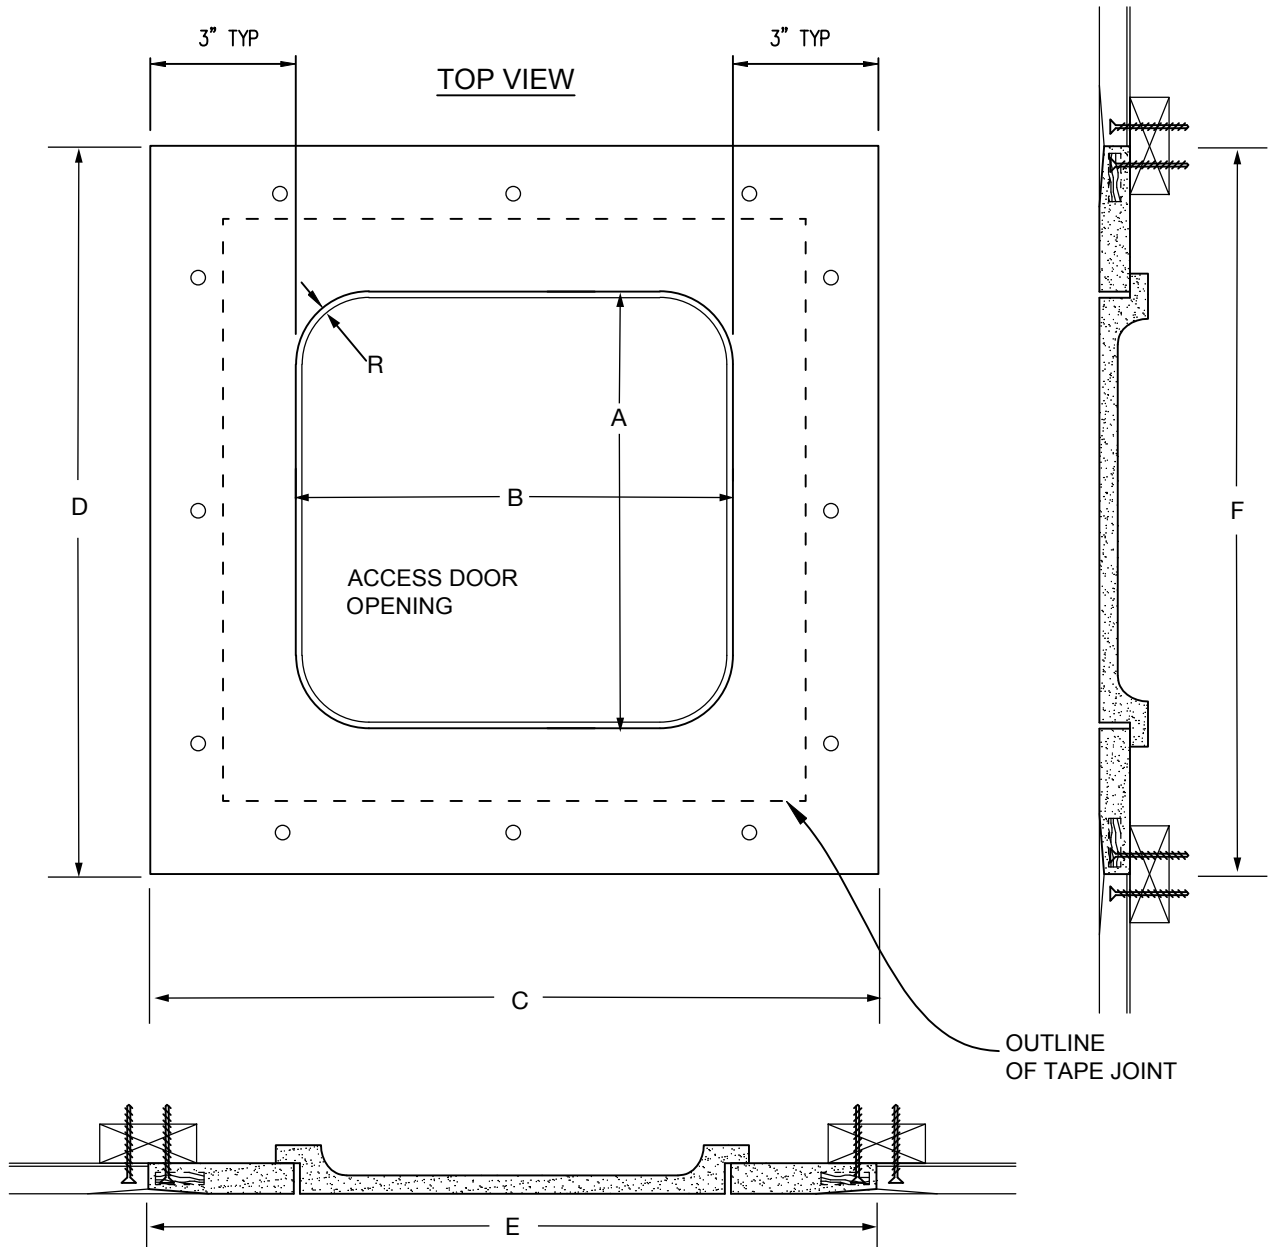

www.acudor.com
 U.S.A.: info@acudor.com / 800.722.0501
 CANADA: info@acudor.ca / 844.228.3671
 INTERNATIONAL: info@acudorintl.com
 905.428.2240

GFRG-R

RADIUS CORNER POP-OUT ACCESS PANEL

QTY.	NOMINAL SIZE	A	B	C	D	E	F	R
	9" x 9" (229 x 229)	9" (229)	9" (229)	15" (381)	15" (381)	15" (381)	15" (381)	1.5"
	12" x 12" (305 x 305)	12" (305)	12" (305)	18" (457)	18" (457)	18" (457)	18" (457)	1.75"
	16" x 16" (406 x 406)	16" (406)	16" (406)	22" (559)	22" (559)	22" (559)	22" (559)	3.00"
	18" x 18" (457 x 457)	18" (457)	18" (457)	24" (610)	24" (610)	24" (610)	24" (610)	3.00"
	24" x 24" (610 x 610)	24" (610)	24" (610)	30" (762)	30" (762)	30" (762)	30" (762)	3.00"
	22" x 30" (559 x 762)	30" (559)	22" (559)	28" (711)	36" (711)	28" (711)	36" (711)	3.00"
	30" x 30" (762 x 762)	30" (762)	30" (762)	36" (914)	36" (914)	36" (914)	36" (914)	3.00"