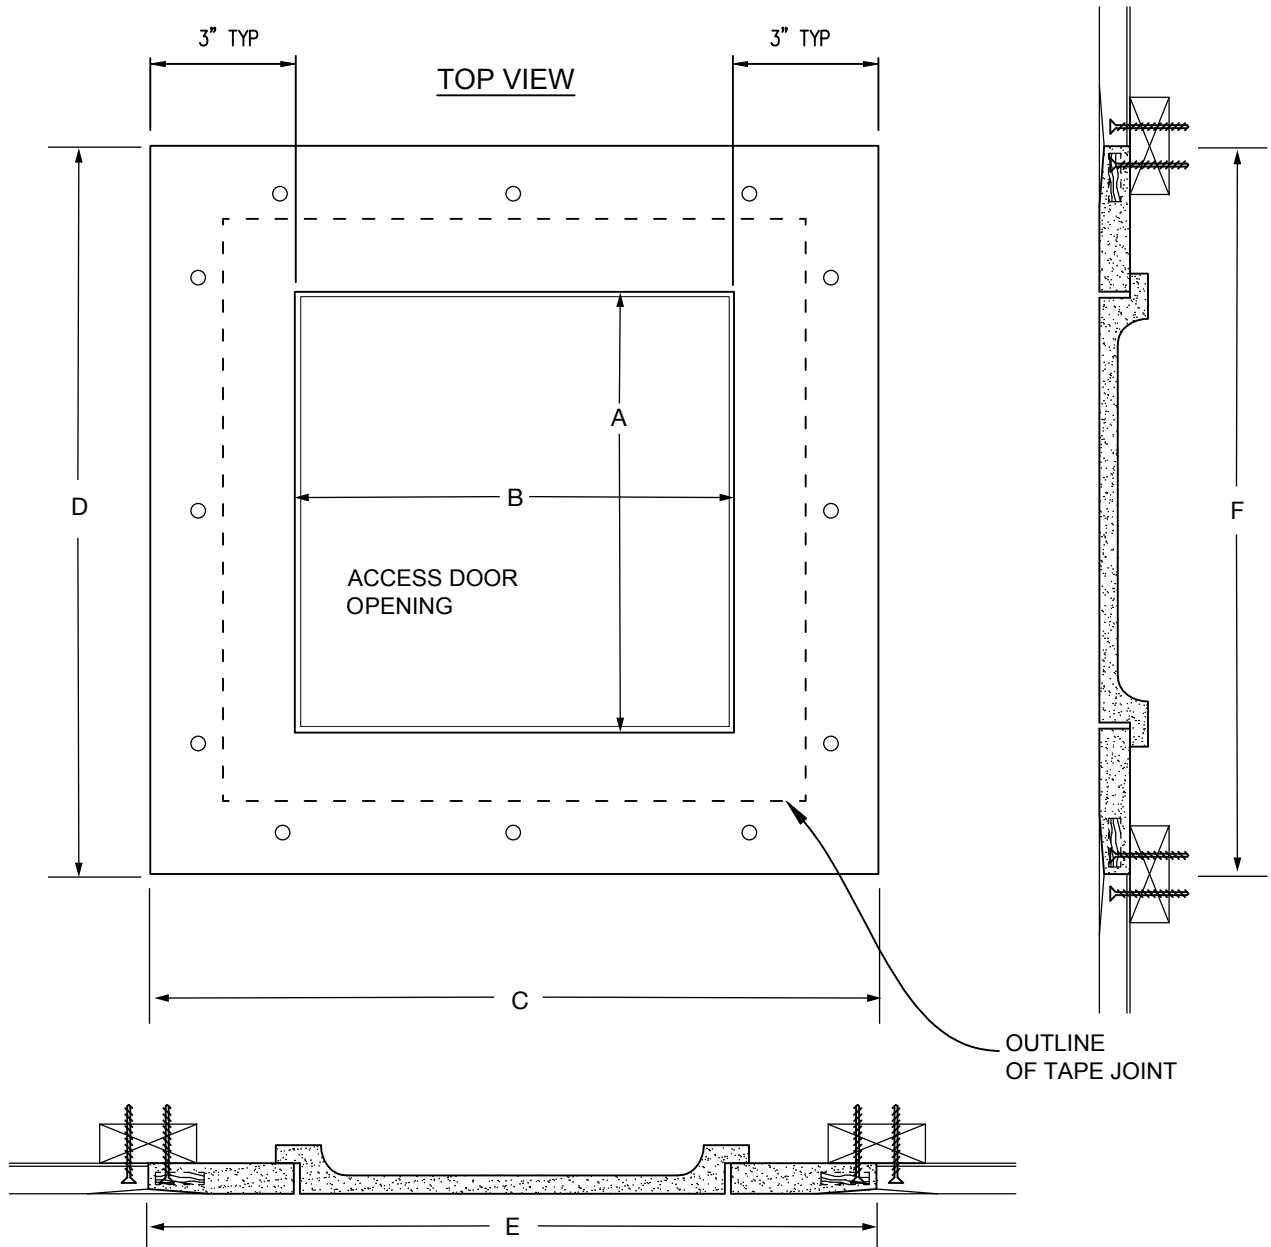

www.acudor.com
 U.S.A.: info@acudor.com / 800.722.0501
 CANADA: info@acudor.ca / 844.228.3671
 INTERNATIONAL: info@acudorintl.com
 905.428.2240

GFRG-S

SQUARE CORNER POP-OUT ACCESS PANEL

QTY.	NOMINAL SIZE	A	B	C	D	E	F
	9" x 9" (229 x 229)	9" (229)	9" (229)	15" (381)	15" (381)	15" (381)	15" (381)
	12" x 12" (305 x 305)	12" (305)	12" (305)	18" (457)	18" (457)	18" (457)	18" (457)
	16" x 16" (406 x 406)	16" (406)	16" (406)	22" (559)	22" (559)	22" (559)	22" (559)
	18" x 18" (457 x 457)	18" (457)	18" (457)	24" (610)	24" (610)	24" (610)	24" (610)
	24" x 24" (610 x 610)	24" (610)	24" (610)	30" (762)	30" (762)	30" (762)	30" (762)
	22" x 30" (559 x 762)	30" (559)	22" (559)	28" (711)	36" (711)	28" (711)	36" (711)
	30" x 30" (762 x 762)	30" (762)	30" (762)	36" (914)	36" (914)	36" (914)	36" (914)