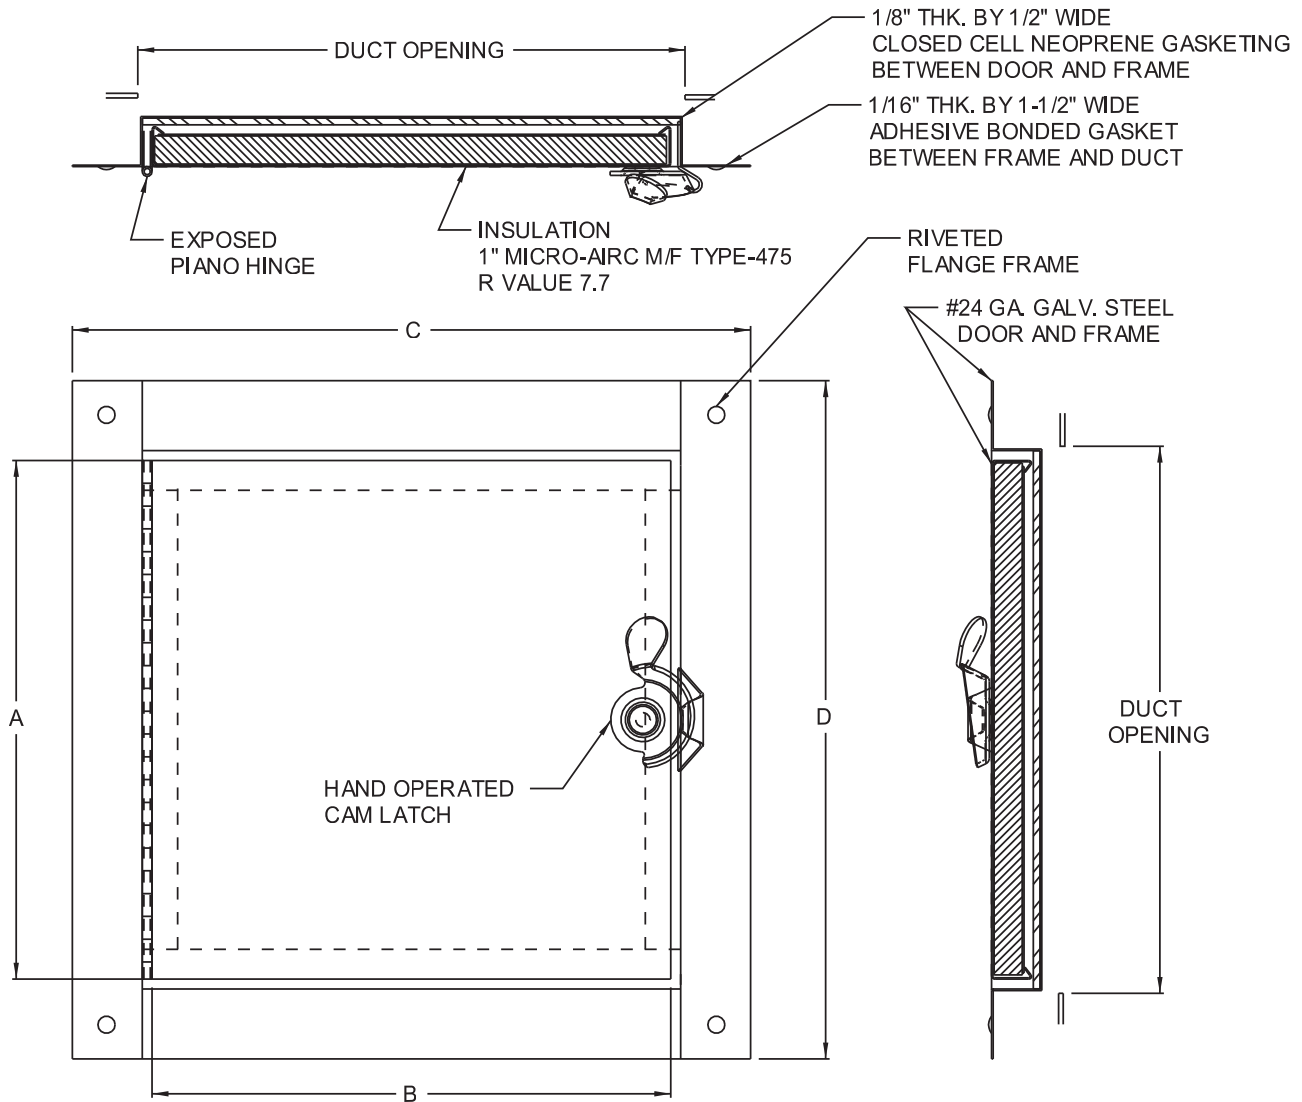

www.acudor.com
 U.S.A.: info@acudor.com / 800.722.0501
 CANADA: info@acudor.ca / 844.228.3671
 INTERNATIONAL: info@acudorintl.com
 (905) 428.2240

HD-5070-F

HINGED DUCT DOOR FOR FIBREGLASS DUCT

QTY.	NOMINAL SIZE	A	B	C	D	DUCT OPENING	LATCH
	6 x 6 (152 x 152)	5.375 (137)	5.375 (137)	8.875 (225)	8.875 (225)	6 x 6 (152 x 152)	2
	8 x 8 (203 x 203)	7.375 (187)	7.375 (187)	10.875 (276)	10.875 (276)	8 x 8 (203 x 203)	2
	10 x 10 (254 x 254)	9.375 (238)	9.375 (238)	12.875 (327)	12.875 (327)	10 x 10 (254 x 254)	2
	12 x 12 (304 x 304)	11.375 (289)	11.375 (289)	14.875 (378)	14.875 (378)	12 x 12 (304 x 304)	2
	14 x 14 (356 x 356)	13.375 (340)	13.375 (340)	16.875 (429)	16.875 (429)	14 x 14 (356 x 356)	2
	16 x 16 (406 x 406)	15.375 (391)	15.375 (391)	18.875 (479)	18.875 (479)	16 x 16 (406 x 406)	2
	18 x 18 (457 x 457)	17.375 (441)	17.375 (441)	20.875 (530)	20.875 (530)	18 x 18 (457 x 457)	2
	24 x 24 (610 x 610)	23.375 (603)	23.375 (603)	26.875 (683)	26.875 (683)	24 x 24 (610 x 610)	2

STANDARD FEATURES: PIANO HINGED DOOR PANEL, SELF TIGHTENING HAND OPERATED CAM LATCH, GALVANIZED STEEL, MILL FINISH.

OPTIONS:

LOCK TYPE
 OTHER

MATERIAL
 STAINLESS STEEL
 ALUMINUM
 OTHER

JOB NAME:

APPROVED BY: