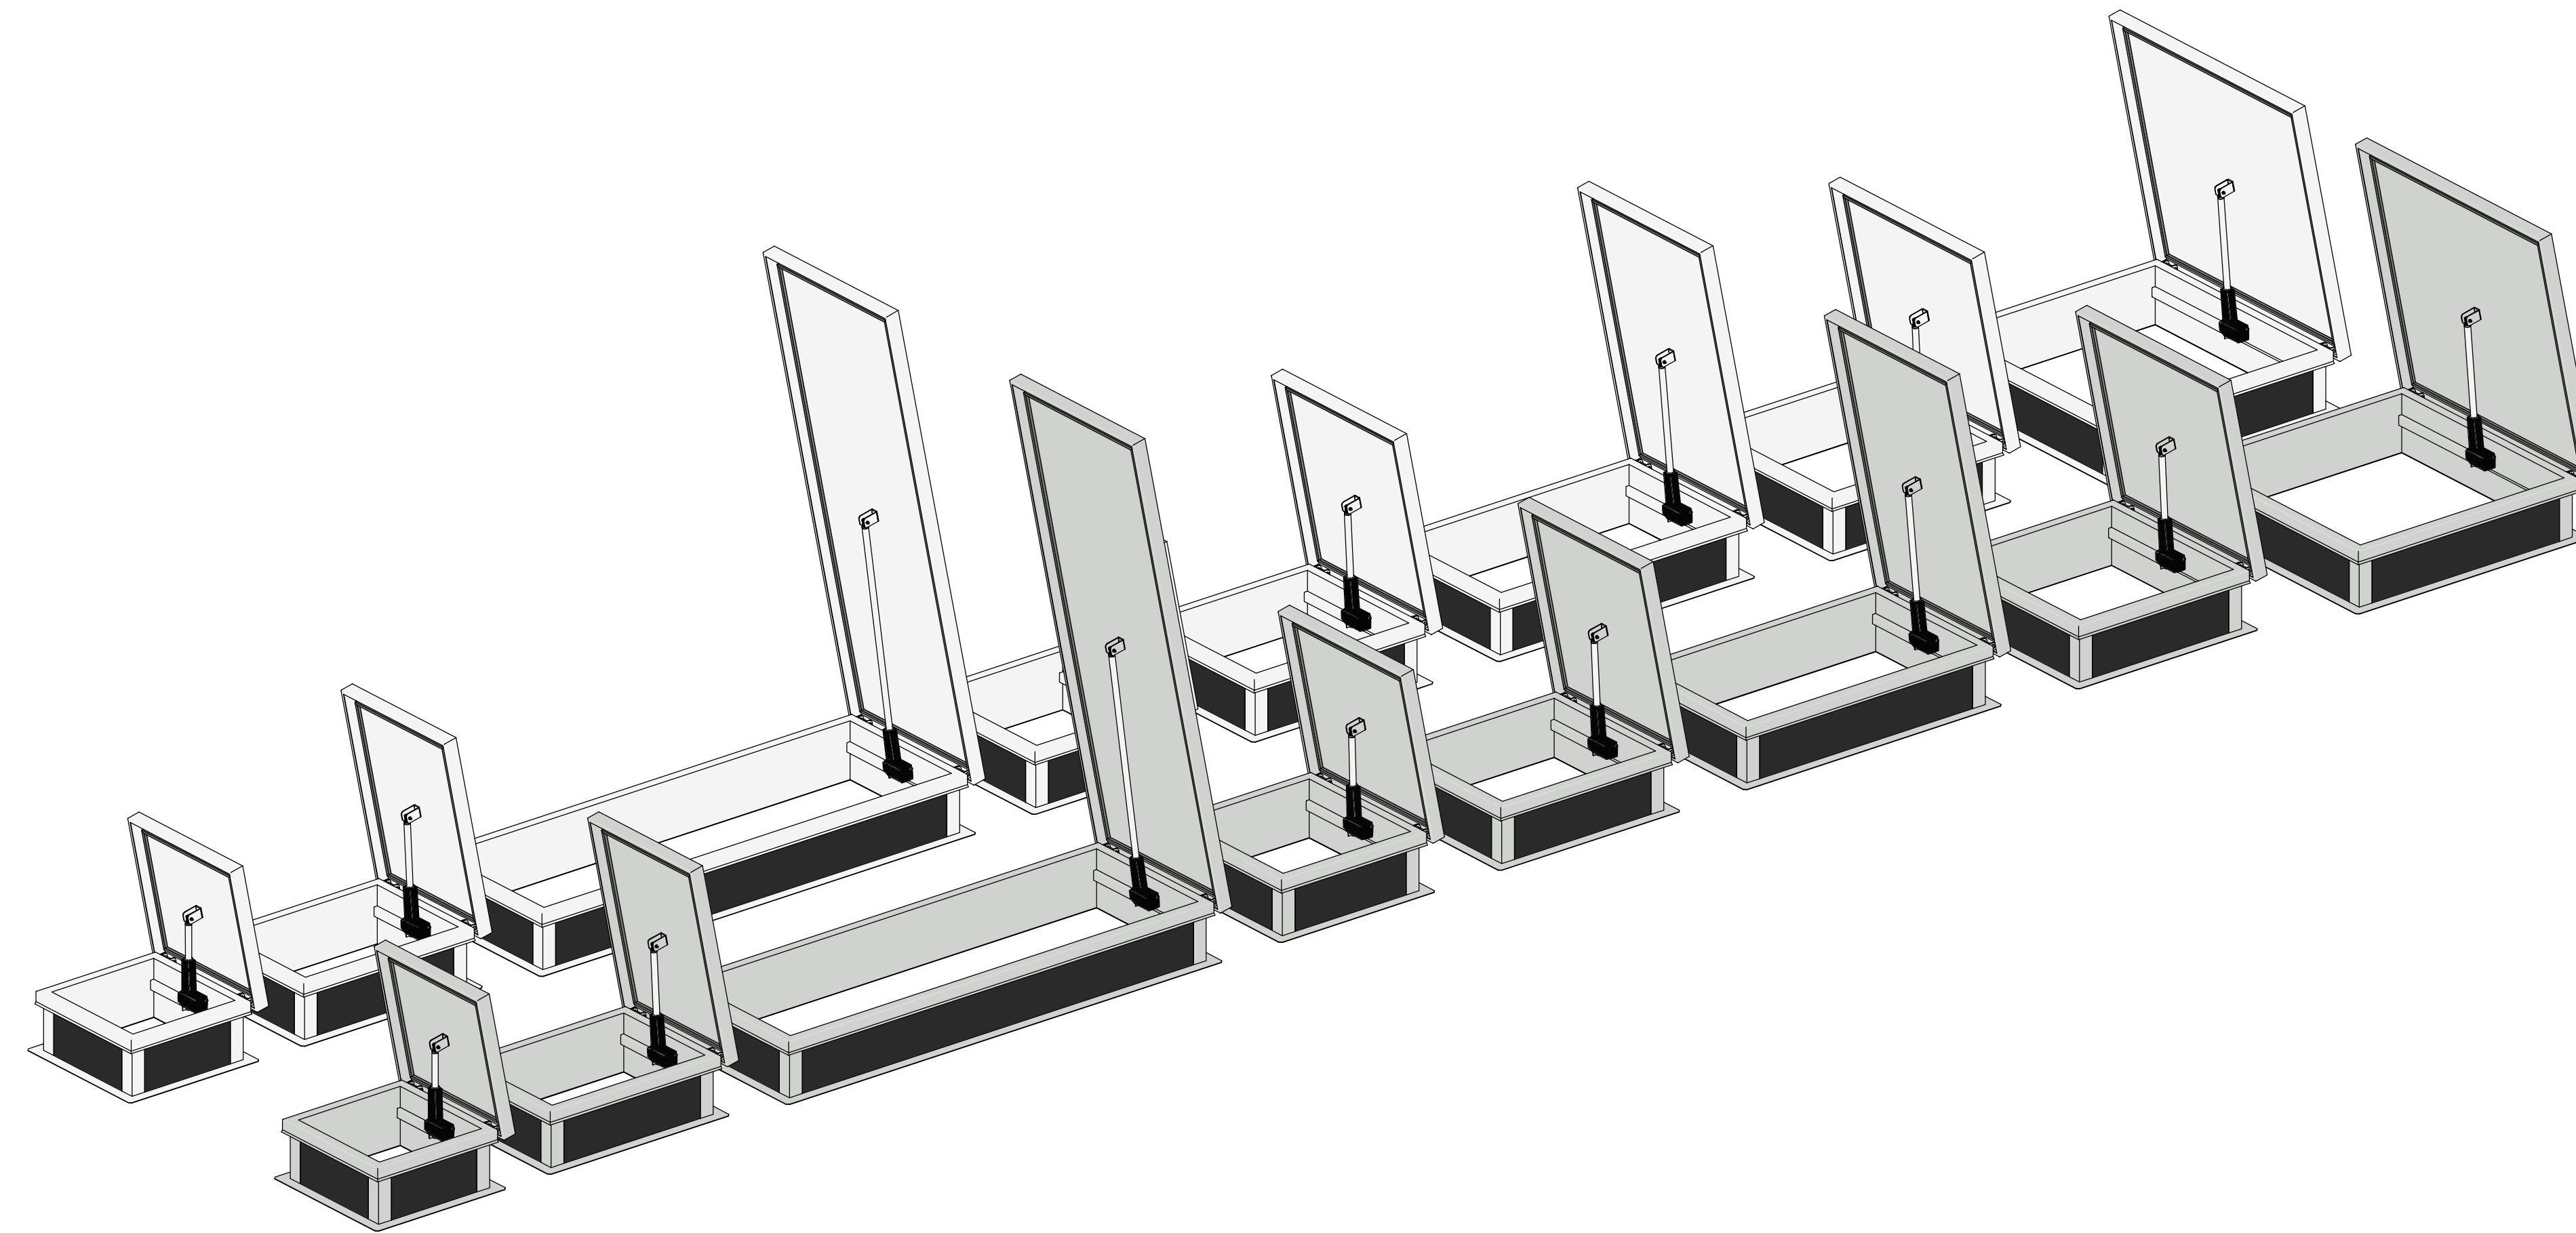

www.acudor.com

1 3D View