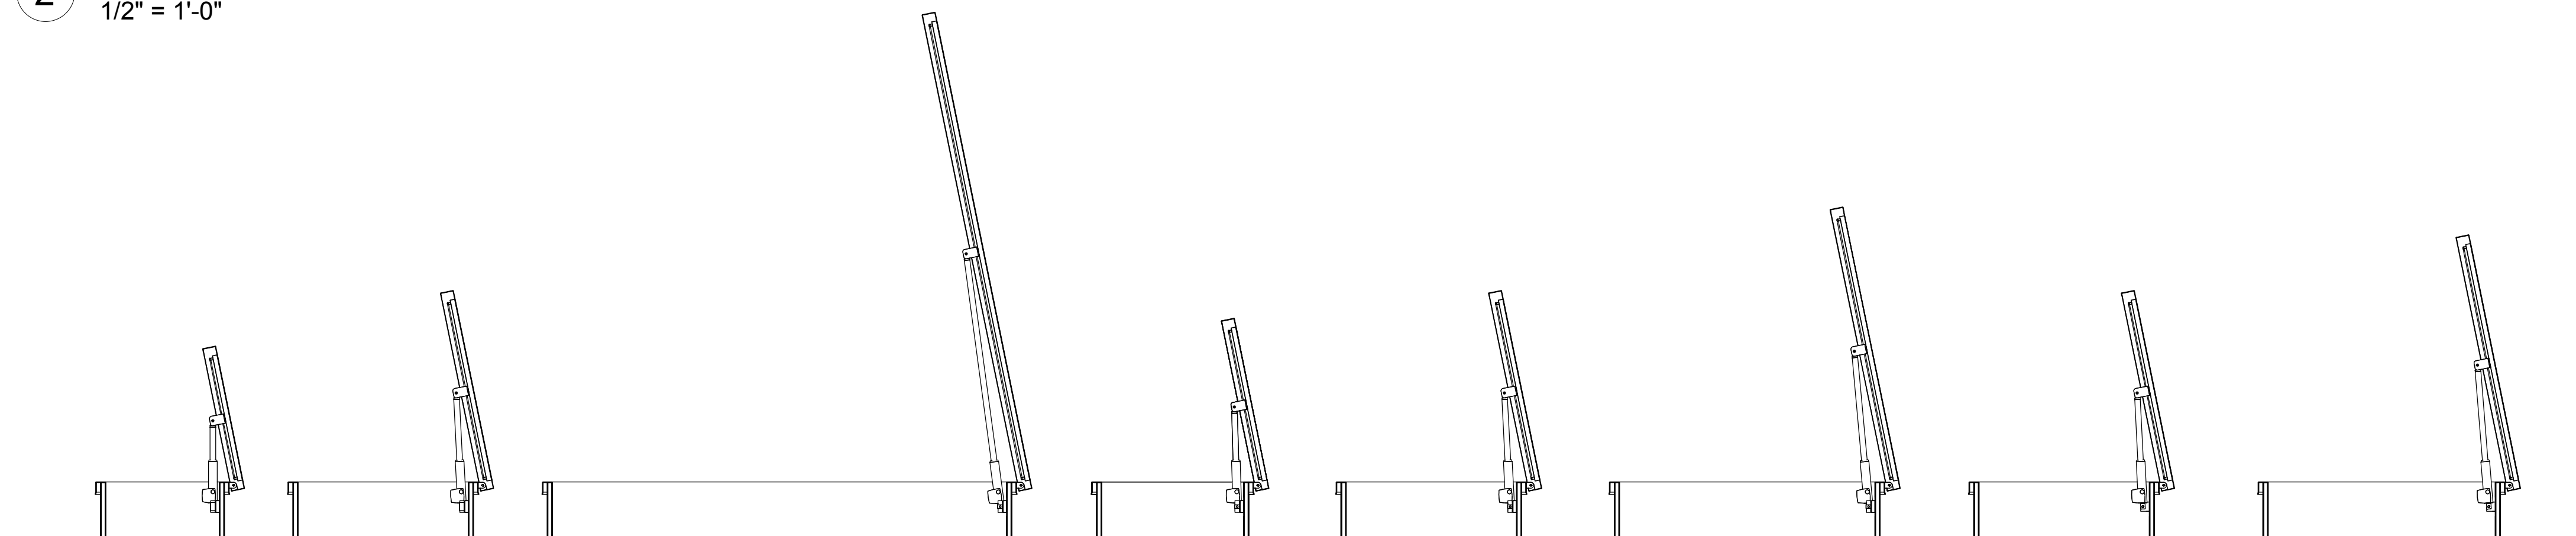

4 Elevation 2
1/2" = 1'-0"