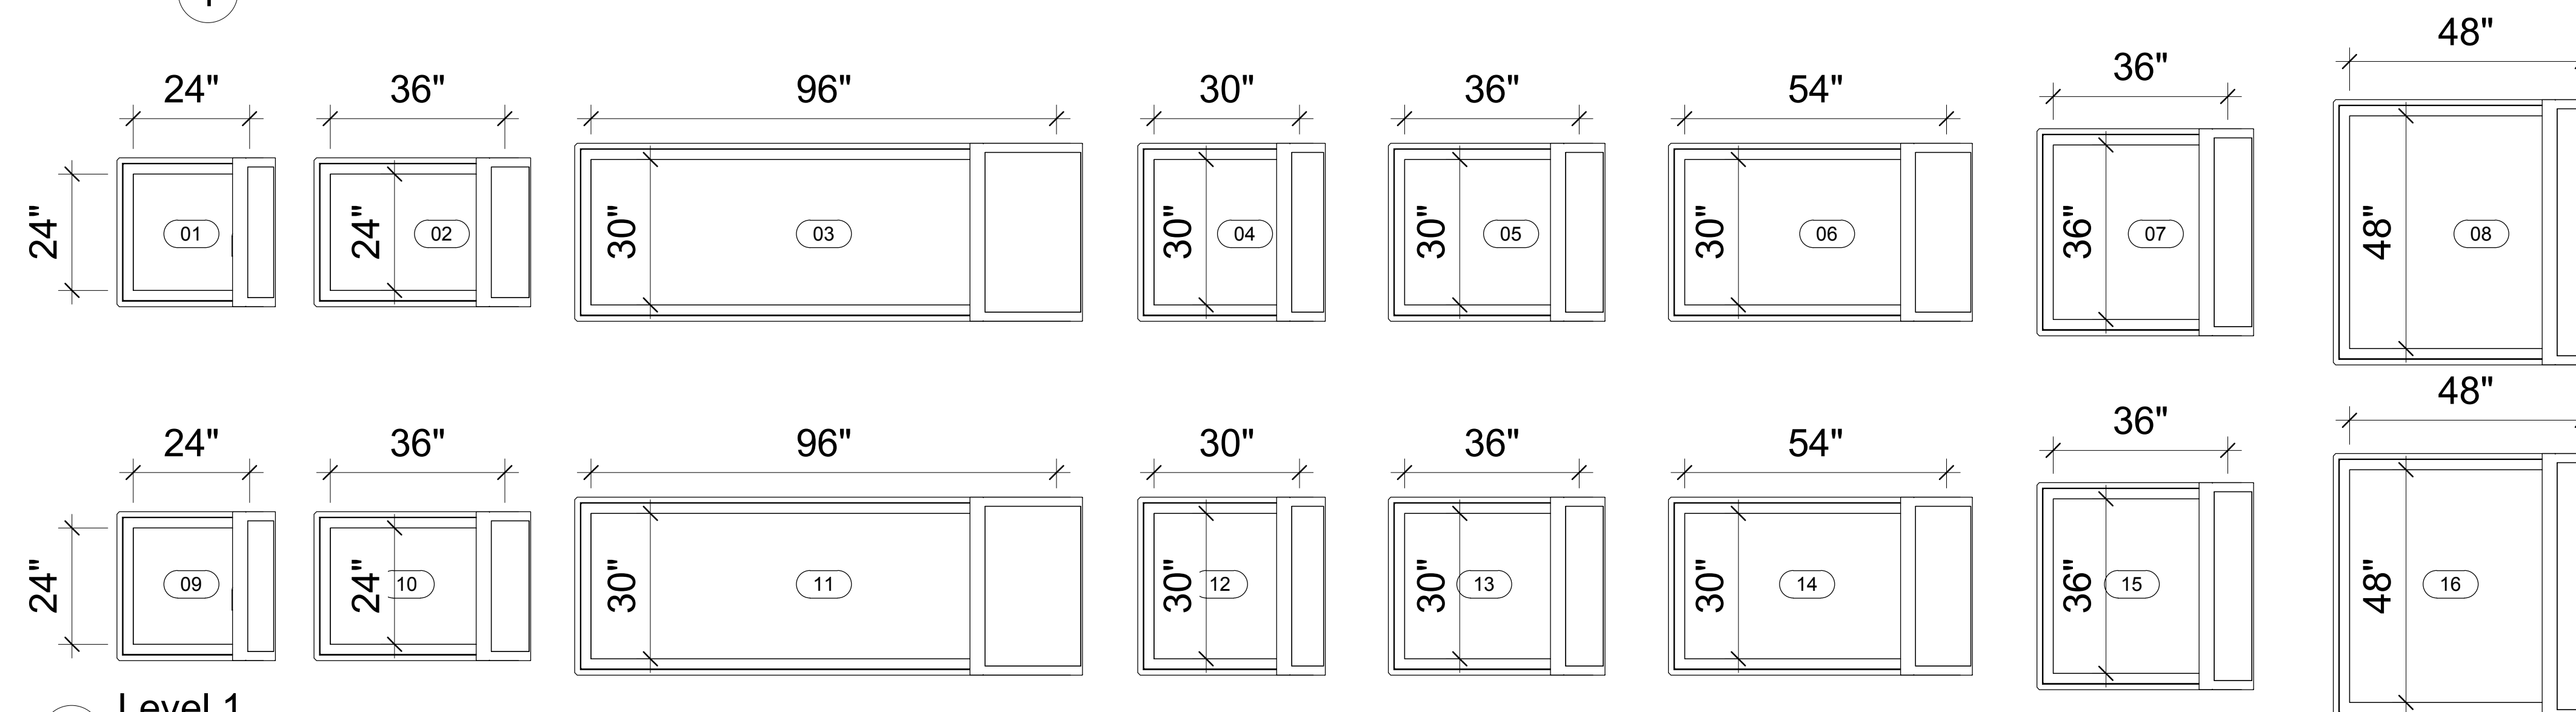

2 Level 1
1/2" = 1'-0"