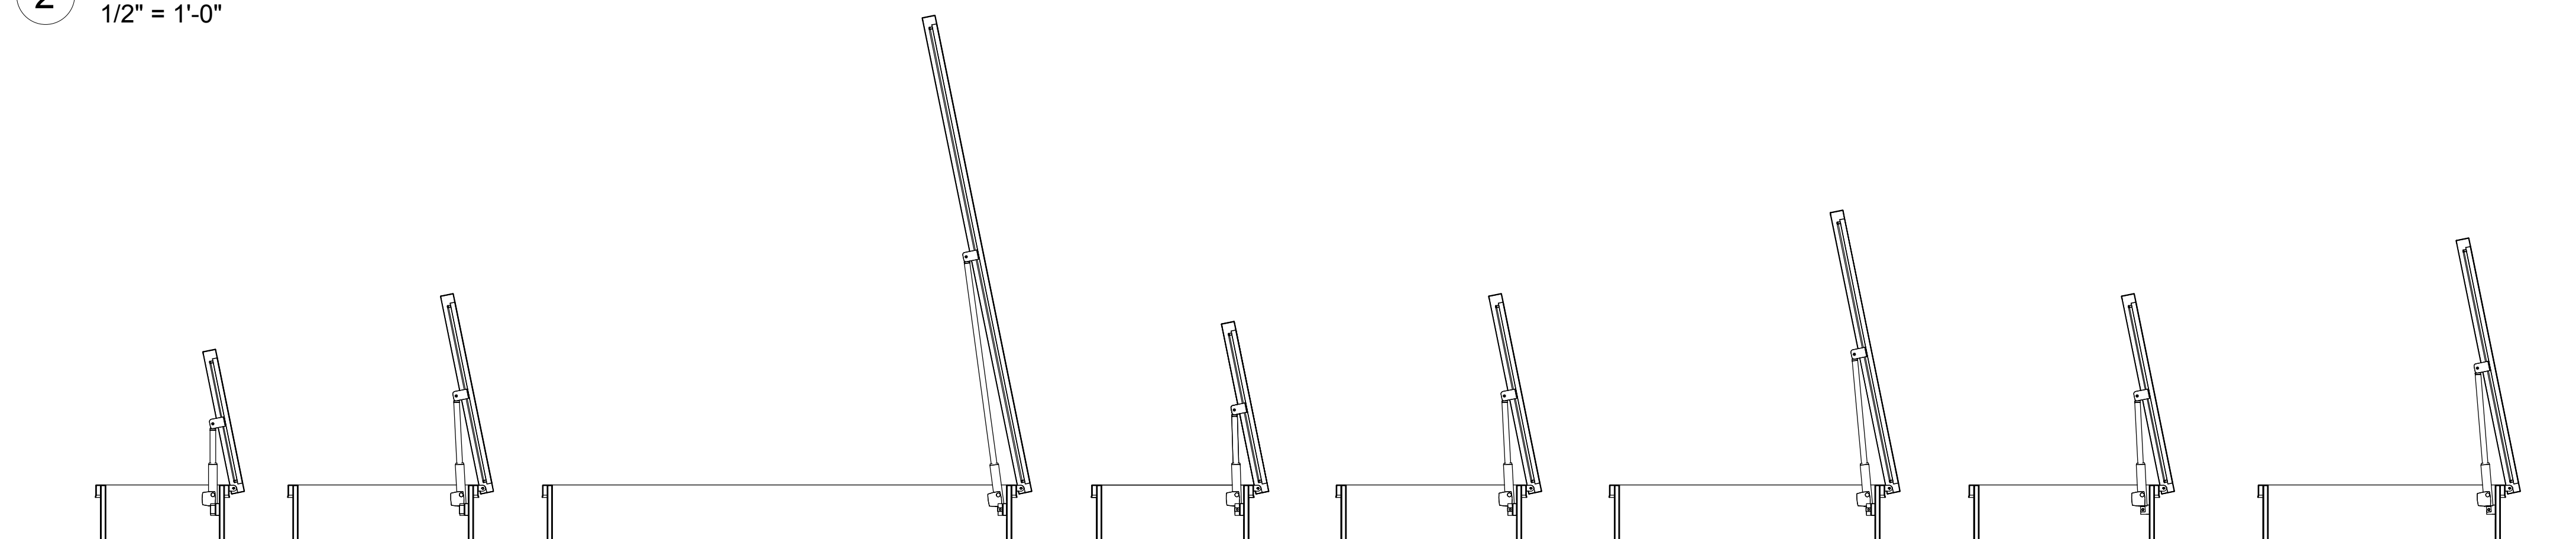

4 Elevation 2
1/2" = 1'-0"

Door Schedule