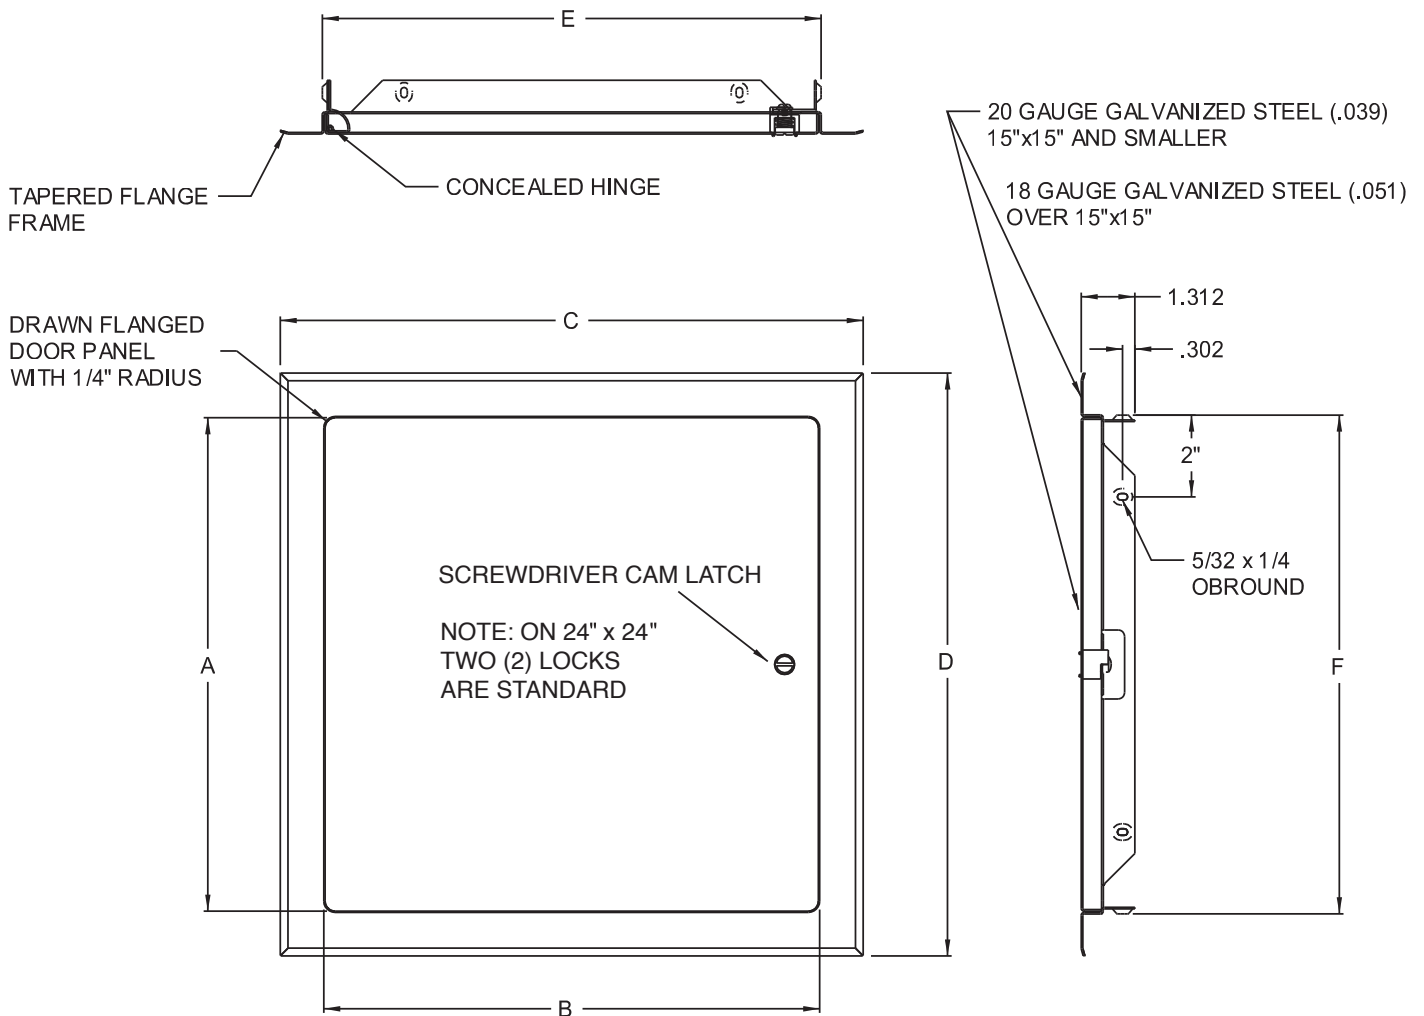

ACUDOR

www.acudor.com
 U.S.A.: info@acudor.com / 800.722.0501
 CANADA: info@acudor.ca / 844.228.3671
 INTERNATIONAL: info@acudorintl.com
 (905) 428.2240

UF-5500

UNIVERSAL FLUSH

QTY.	NOMINAL SIZE	A	B	C	D	E	F	LOCK QTY
	6 x 6 (152 x 152)	6.046 (154)	6.046 (154)	8.250 (210)	8.250 (210)	6.204 (158)	6.204 (158)	1
	8 x 8 (203 x 203)	8.046 (204)	8.046 (204)	10.250 (260)	10.250 (260)	8.204 (208)	8.204 (208)	1
	12 x 12 (305 x 305)	12.046 (306)	12.046 (306)	14.250 (362)	14.250 (362)	12.204 (310)	12.204 (310)	1
	15 x 15 (381 x 381)	15.046 (382)	15.046 (382)	17.250 (438)	17.250 (438)	15.204 (386)	15.204 (386)	1
	18 x 18 (457 x 457)	18.046 (458)	18.046 (458)	20.250 (514)	20.250 (514)	18.204 (462)	18.204 (462)	1
	24 x 24 (610 x 610)	24.046 (611)	24.046 (611)	26.250 (667)	26.250 (667)	24.204 (615)	24.204 (615)	2

STANDARD FEATURES:

SLOTTED SCREW DRIVER OPERATED CAM LATCH; GALVANIZED STEEL; WHITE BAKED ENAMEL FINISH

OPTIONS:

LOCK TYPE

- CYLINDER LOCK AND KEY
- ALLEN HEAD CAM LATCH
- SPANNER HEAD CAM LATCH
- TORX HEAD CAM LATCH