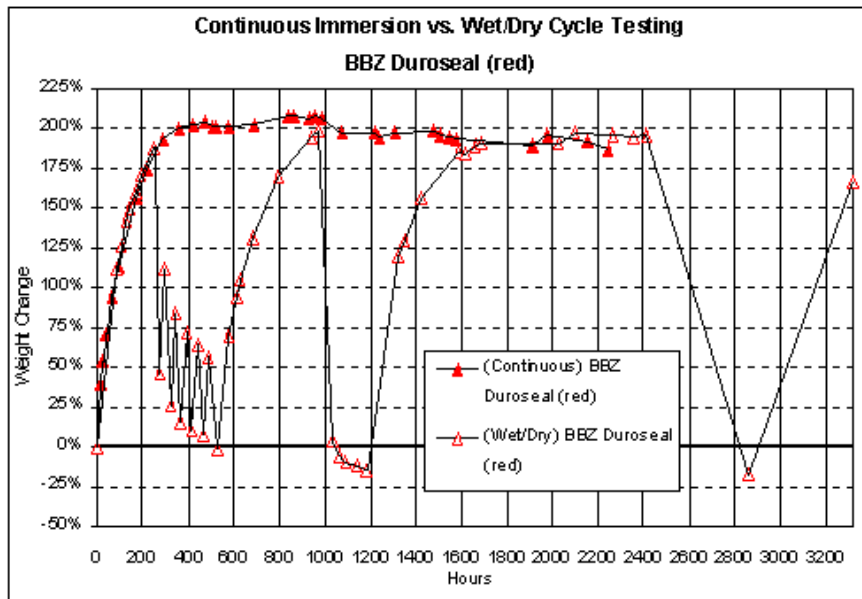

Wet/Dry Cycle Testing vs. Continuous Immersion Testing

Adeka Ultra Seal MC-2010M
Cetco Akwa Stop
BBZ Duroseal (Red)
Hydrotite CJ-1020-2K

Adeka Ultra Seal USA

(800) 999-3959 | information@adeka.com