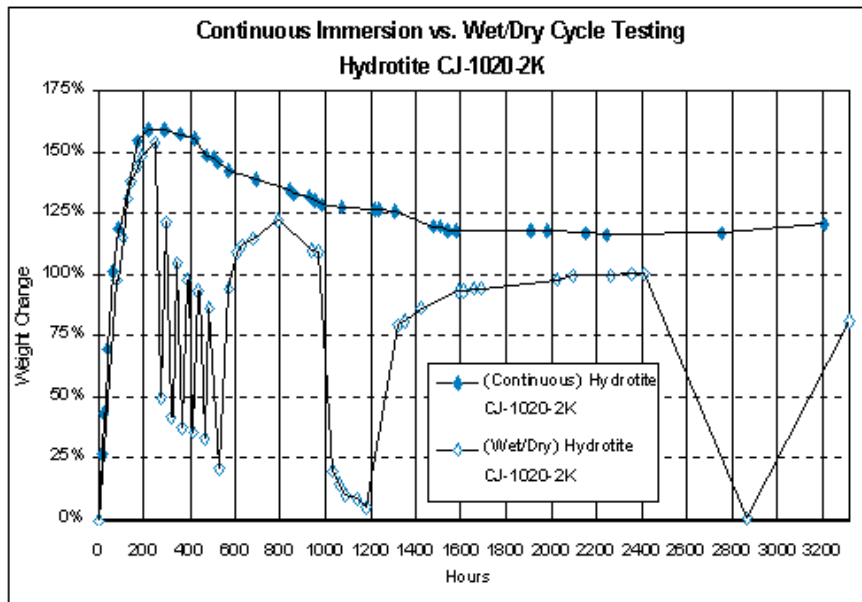

Wet/Dry Cycle Testing vs. Continuous Immersion Testing

Adeka Ultra Seal MC-2010M
Cetco Akwa Stop
BBZ Duroseal (Red)
Hydrotite CJ-1020-2K

Adeka Ultra Seal USA

(800) 999-3959 | information@adeka.com