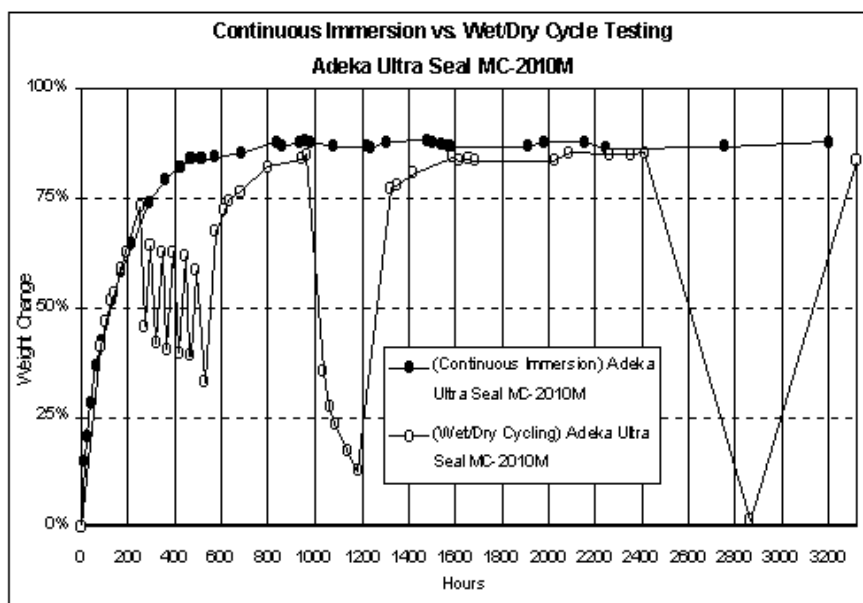

Wet/Dry Cycle Testing vs. Continuous Immersion Testing

Adeka Ultra Seal MC-2010M
Cetco Akwa Stop
BBZ Duroseal (Red)
Hydrotite CJ-1020-2K

Adeka Ultra Seal USA

(800) 999-3959 | information@adeka.com