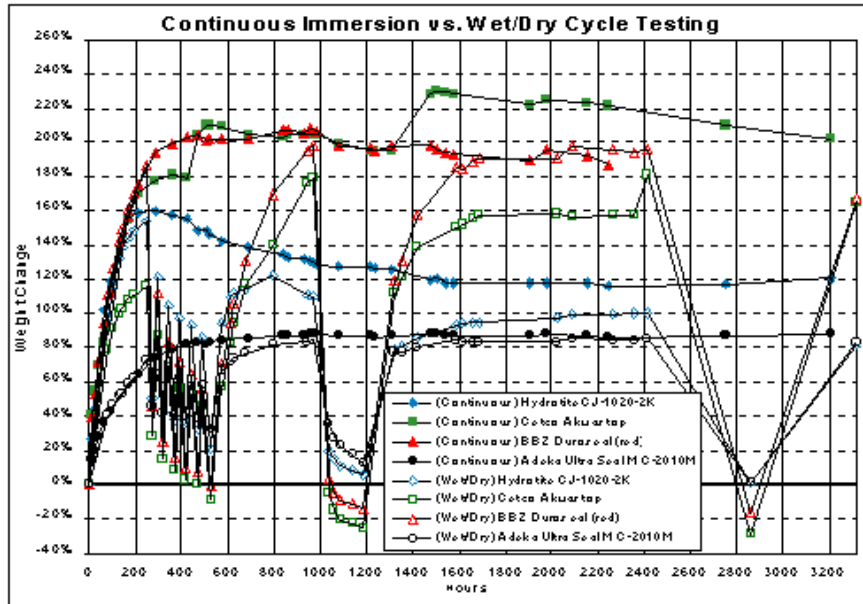

Wet/Dry Cycle Testing vs. Continuous Immersion Testing

Adeka Ultra Seal MC-2010M
Cetco Akwa Stop
BBZ Duroseal (Red)
Hydrotite CJ-1020-2K

Adeka Ultra Seal USA

(800) 999-3959 | information@adeka.com