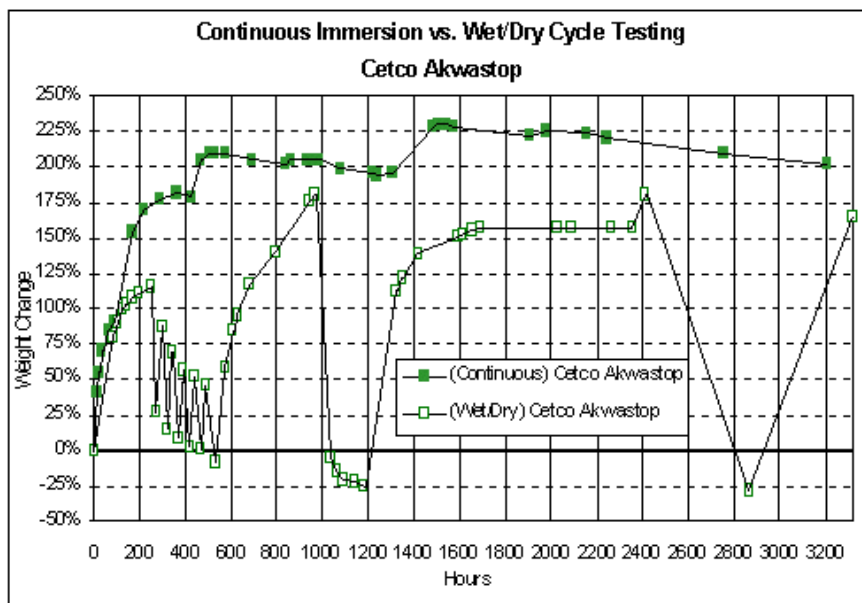

Wet/Dry Cycle Testing vs. Continuous Immersion Testing

Adeka Ultra Seal MC-2010M
Cetco Akwa Stop
BBZ Duroseal (Red)
Hydrotite CJ-1020-2K

Adeka Ultra Seal USA

(800) 999-3959 | information@adeka.com