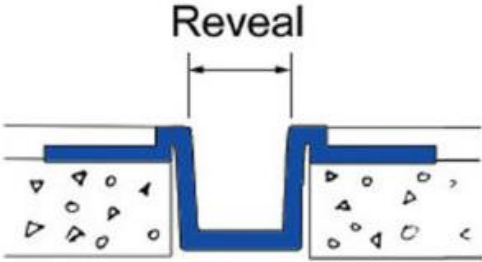

Drywall Reveals

DEFS/Drywall Vinyl Reveals are used to provide an architectural or decorative relief in gypsum panels. Reveals are easily installed to provide a straight reveal in either 1/2" or 5/8" gypsum board. 8' and 10' standard lengths.

Drywall Reveals

PRODUCT NO.	REVEAL	BOARD THICKNESS	BOX COUNT C
AMDWR-500	1/2"	All	35
AMDWR-750	3/4"	All	35
AMDWR-1000	1"	All	35