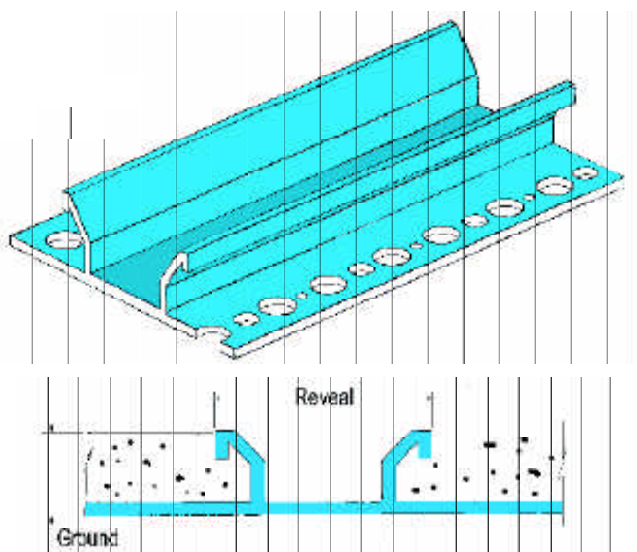

# Chamfered / Bull Nose Reveals

## AMICO Vinyl Stucco Chamfered and Bull Nose Reveals

are used to provide an architecturally pleasing break in the surface area of a stucco wall. Chamfered and Bull Nose reveals are an improvement over standard stucco reveals in that they offer a new more appealing look to the design and an improved mechanism for stucco embedment. This will improve the bond between the stucco and the joint to help reduce separation at these locations. To function properly the stucco should be forced under the lip of the bead.

These **patent pending** products were designed to satisfy the demand for innovative and creative stucco accessories. When used with casing beads of the same design and our Bull Nose Corner Beads, the entire look of the stucco assembly is enhanced. Reveals are not to be considered or used as expansion joints. All joints should be imbedded in caulk and caulked after installation if necessary.