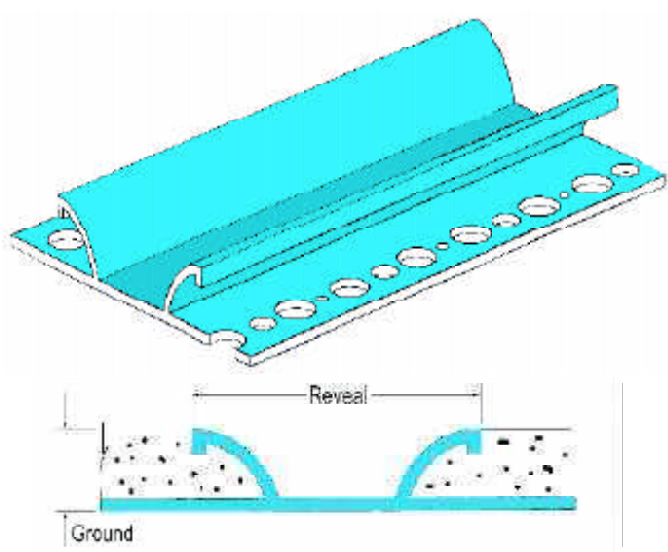

Vinyl Stucco Bull Nose Reveal

PRODUCT NO.	GROUND	REVEAL	PCS PER BOX
CHAMFERED STUCCO REVEAL AMCSR580-1000	5/8"	1"	25
CHAMFERED STUCCO REVEAL AMCSR580-1500	5/8"	1½"	20
CHAMFERED STUCCO REVEAL AMCSR750-1000	3/4"	1"	25
CHAMFERED STUCCO REVEAL AMCSR750-1500	3/4"	1½"	20
CHAMFERED STUCCO REVEAL AMCSR780-1000	7/8"	1"	20
CHAMFERED STUCCO REVEAL AMCSR780-1500	7/8"	1½"	20

PRODUCT NO.	GROUND	REVEAL	PCS PER BOX
BULL NOSE STUCCO REVEAL AMBNR580-1000	5/8"	1"	25
BULL NOSE STUCCO REVEAL AMBNR580-1500	5/8"	1½"	20
BULL NOSE STUCCO REVEAL AMBNR750-1000	3/4"	1"	25
BULL NOSE STUCCO REVEAL AMBNR750-1500	3/4"	1½"	20
BULL NOSE STUCCO REVEAL AMBNR780-1000	7/8"	1"	20
BULL NOSE STUCCO REVEAL AMBNR780-1500	7/8"	1½"	20