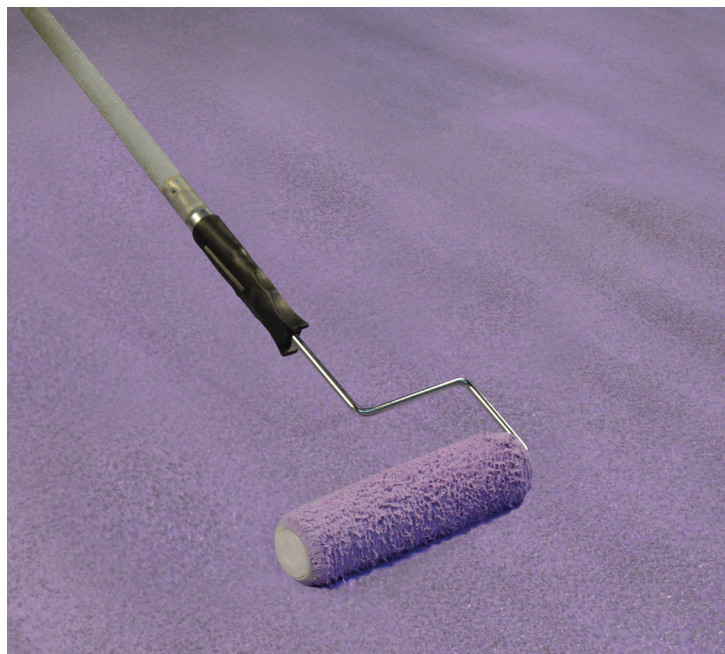

HENRY® 647 PLUMPRO™

FAST-TRACK, ROLL APPLY
VINYL ADHESIVE

Ideal for fast-track LVT & Plank jobs

Achieves dry-to-touch state in mere minutes!

Open floor to traffic immediately!

95% RH MVER resistant!

300 to 400 sq. ft. per gallon!

Unique color pigment

Working time – 8 hours

Roll apply - No trowel ridge telegraphing

HENRY®

ARDEX Americas
400 Ardex Park Drive
Aliquippa, PA 15001
888-512-7339

www.ardexamericas.com