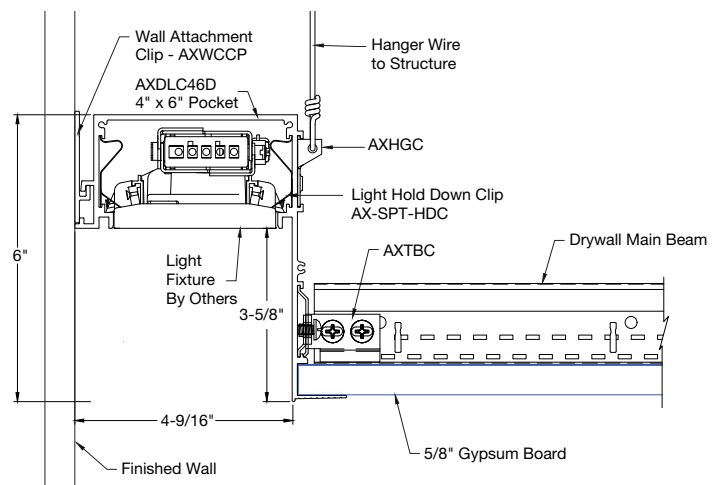

4" x 4" Direct Light Cover – AXDLC44 with AXBTSTR

4" x 6" Direct Light Cover – AXDLC46 with AXBTSTR

4" x 4" Direct Light Cover for Drywall – AXDLC44D

4" x 6" Direct Light Cover for Drywall – AXDLC46D

TRIM & TRANSITIONS – Standard