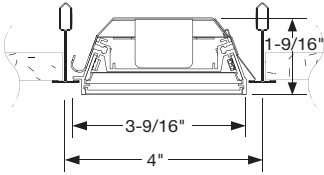

AXIOM® Light Covers – Direct Trim

Declare.

RECYCLED CONTENT

UP TO 50%

LEED V5

Ecomedes Data

COMMON MATERIALS FRAMEWORK

Human Health	Declare Label	Climate Health	EPD
	HPD	Ecosystem Health	EPD
	3rd Party CDPH	Circular Economy	✓

COMPATIBLE LIGHT FIXTURES

Lighting and diffuser solutions are available through partner companies