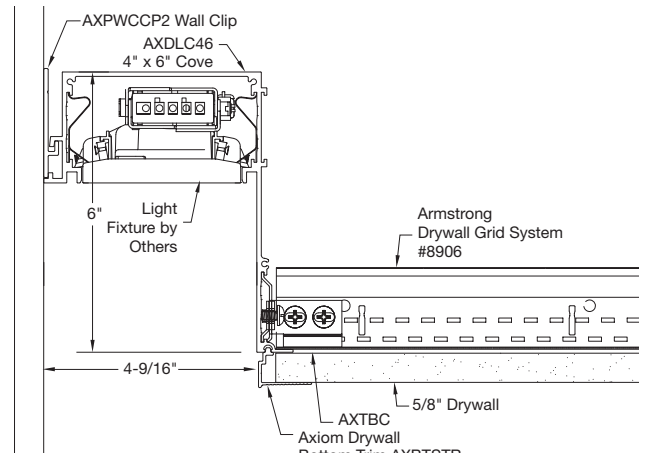

4" x 4" Direct Light Cover – AXDLC44 with AXBTSTR

4" x 6" Direct Light Cover – AXDLC46 with AXBTSTR

4" x 4" Direct Light Cover for Drywall – AXDLC44D

4" x 6" Direct Light Cover for Drywall – AXDLC46D

TRIM & TRANSITIONS – Standard