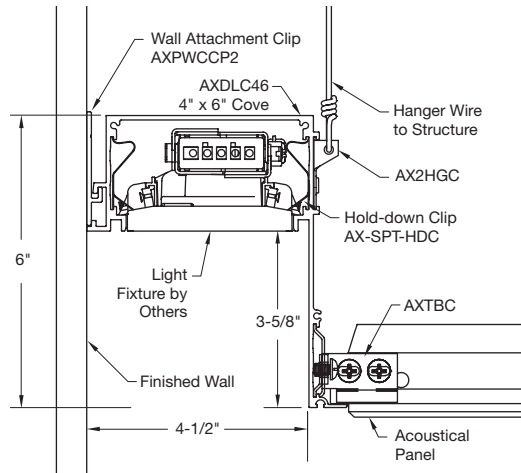

4" x 6" Direct Light Cover – AXDLC46