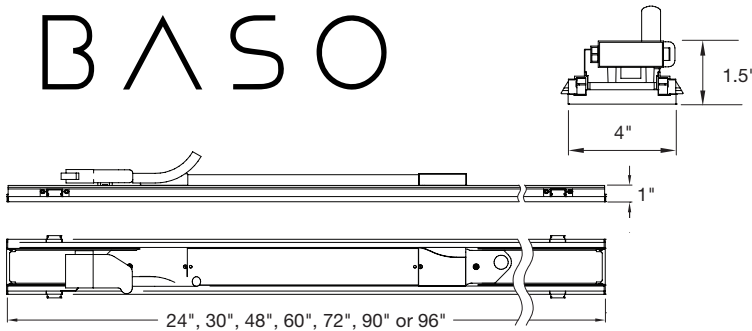

Connect-Insert-Click – shallow linear system that installs from below:

- 1-3/4" shallow housing – same height as T-Bar
- Install and maintain from below with no need for access from above
- Can be installed after ceiling has been closed
- Ultra-thin lightguide technology delivering comfortable, uniform illumination along entire lens
- Seismic-tested and approved luminaire
- Hinged driver cover with full driver and wiring access

For compatible lighting details, visit axislighting.com

Lighting and diffuser solutions are available through partner companies

BASO