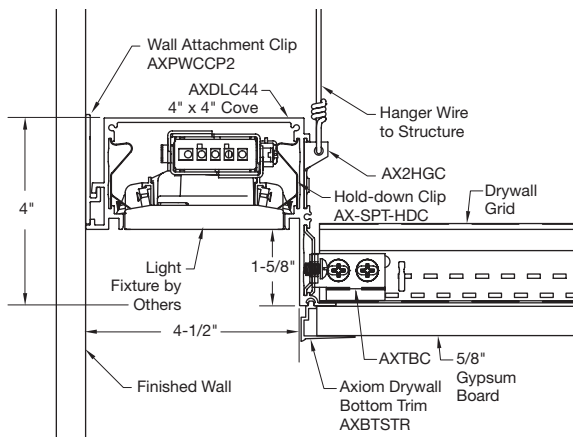

4" x 4" Direct Light Cover – AXDLC44 with AXBTSTR

4" x 6" Direct Light Cover – AXDLC46 with AXBTSTR

4" x 4" Direct Light Cover for Drywall – AXDLC44D

4" x 6" Direct Light Cover for Drywall – AXDLC46D

TRIM & TRANSITIONS – Standard