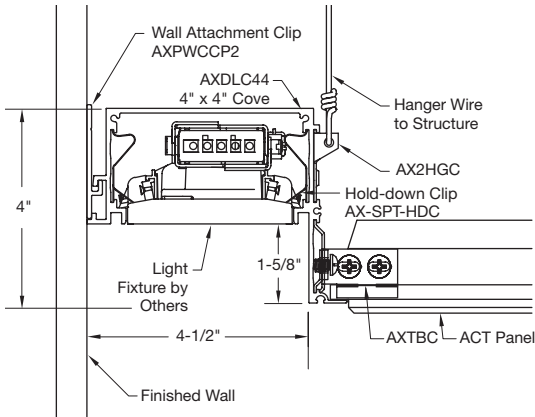

AXIOM® Light Covers – Direct

Trim

Declare.

RECYCLED CONTENT

UP TO 50%

LEED V5

COMMON MATERIALS FRAMEWORK

Human Health **Declare Label**
HPD
3rd Party CDPH

Ecomedes Data

Climate Health	EPD
Ecosystem Health	EPD
Circular Economy	✓

COMPATIBLE CEILINGS

4" x 4" Direct Light Cover – AXDLC44