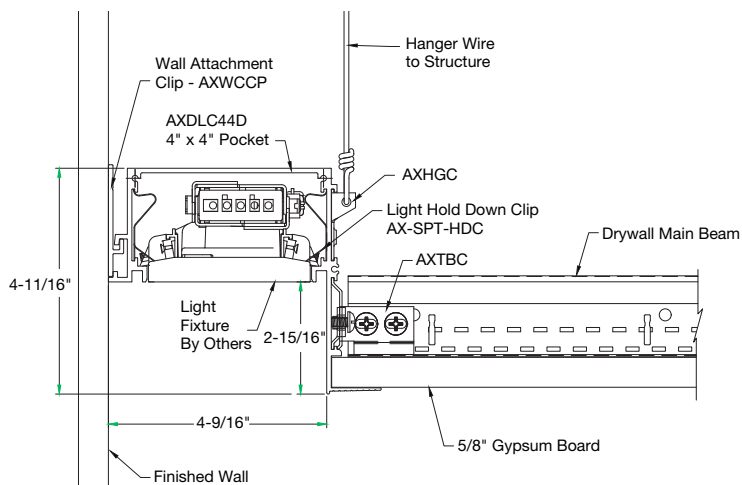

4" x 4" Direct Light Cover – AXDLC44 with AXBTSTR

4" x 6" Direct Light Cover – AXDLC46 with AXBTSTR

4" x 4" Direct Light Cover for Drywall – AXDLC44D

4" x 6" Direct Light Cover for Drywall – AXDLC46D

TRIM & TRANSITIONS – Standard