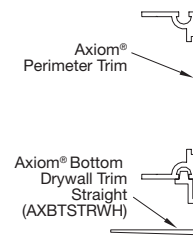

PHYSICAL DATA

Material
Commercial quality extruded aluminum alloy 6063

Surface Finish
Factory-applied baked polyester paint finish

Cleaning & Disinfecting
Cleaning and CDC approved disinfecting options available on armstrongceilings.com/cleaning

Warranty
10-year limited warranty
30-year system warranty

Profile
2", 4", and 6" wide face with 3/4" horizontal flange or integral tapping flange

Cross Tee/Main Beam Interface
Flush Fit

End Detail
Splice with screws

ICC Reports
For areas under ICC jurisdiction, see evaluation report numbers ESR-1289 and ESR-1308 for allowable values and/or conditions of use concerning the suspension system components listed on this page. The reports are subject to reexamination, revisions, and possible cancellation.