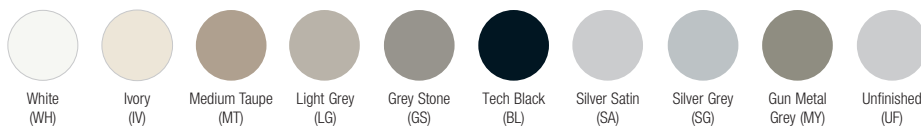

AXIOM® Trim for Drywall and ACOUSTIBuilt® Ceiling Systems

One-piece or Two-piece straight & curved

Declare.

LEED® WELL™ LBC

50% RECYCLED CONTENT

- energy management
- construction waste mgmt
- regional materials
- design for flexibility
- EPD
- recyclable/extended producer resp.
- biobased materials
- recycled content
- sourcing of raw materials
- material ingredient reporting
- low emitting materials
- lighting quality
- acoustics

LOCATION DEPENDENT

Calculate sustainability with GreenGenie™ armstrongceilings.com/greengenie

This pre-engineered vertical trim solution for 5/8" drywall and ACOUSTIBuilt® ceiling systems eliminates vertical framing and provides architectural detail.

KEY SELECTION ATTRIBUTES

- 2-1/2", 4", and 6" profile heights
- Axiom® trim is part of the Sustain™ portfolio and meets the most stringent industry sustainability compliance standards today
- CleanAssure™ family of products – includes disinfectable panels, suspension systems, and trim
- Integrated and pre-punched tapping flange for drywall attachment
- Available in White, standard colors, and unfinished for field painting
- Straight and curved options available
- Pre-engineered compatibility with 5/8" drywall and ACOUSTIBuilt® ceiling systems
- Dynamic curving capabilities

MINIMUM BEND RADIUS FOR AXIOM ONE-PIECE TRIM
Inside: 24" Minimum
Outside: 36" Minimum

MINIMUM BEND RADIUS FOR AXIOM TWO-PIECE TRIM
36" Minimum

COLORS Due to printing limitations, shade may vary from actual product.

Standard

VISUAL SELECTION