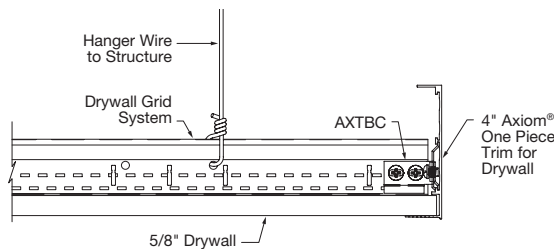

One-Piece Trim for Drywall

One-Piece Trim for Drywall: Integrated and pre-punched tapping flange for drywall attachment.