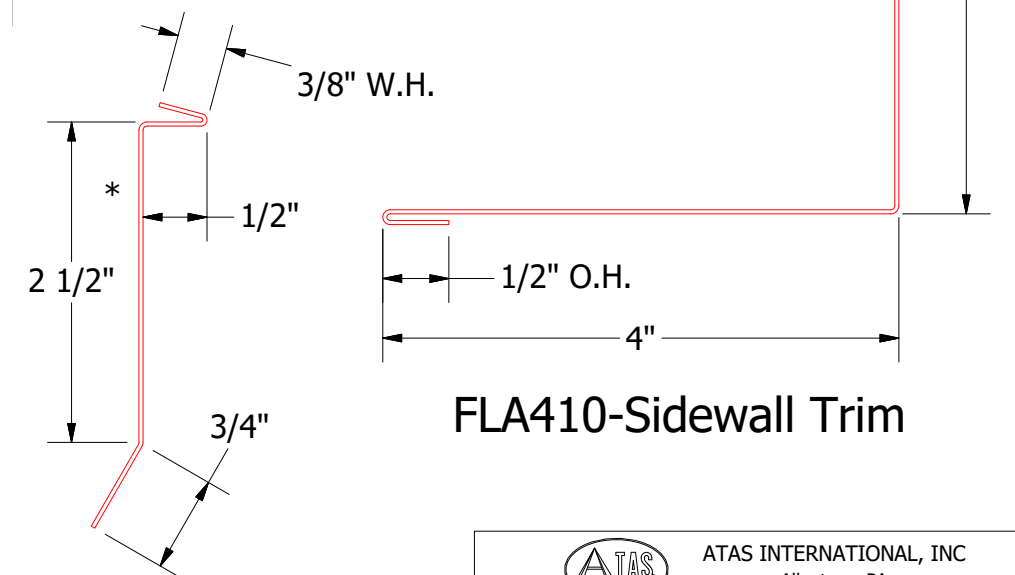

FLA916-Z Closure

FLA410-Sidewall Trim

FLA980-Counterflashing

ATAS INTERNATIONAL, INC
Allentown PA
610-395-8445
Mesa AZ
480-558-7210

TITLE
FLM Ending Sidewall Detail

REV. NO.	DATE	DESCRIPTION OF REVISION	BY	APP	DWG. NO.	DR	DATE	SH. SIZE	SCALE
2	5/30/2019	Updated Clip Information	AJZ	KRK		KRK	9/9/2014	B	X:X
1	6/19/20	Updated Substrate and Trims	MBP						

Note: * denotes color side.