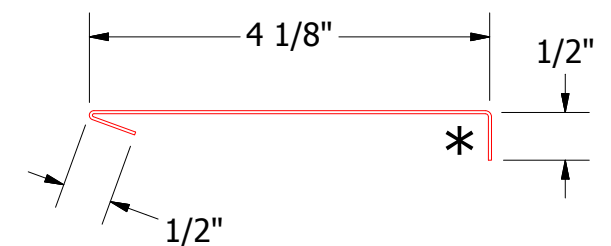

Head Trim

Jamb Angle Trim

ATAS INTERNATIONAL, INC
 Allentown PA
 610-395-8445
 Mesa AZ
 480-558-7210

TITLE **Belvedere Corrugated Head Detail**

REV. NO.	DATE	DESCRIPTION OF REVISION	BY	APP	DWG. NO.	DR	DATE
						KRK	5/8/2015
					MATERIAL	APP	DATE
					SH. SIZE	B	SCALE
							X:X