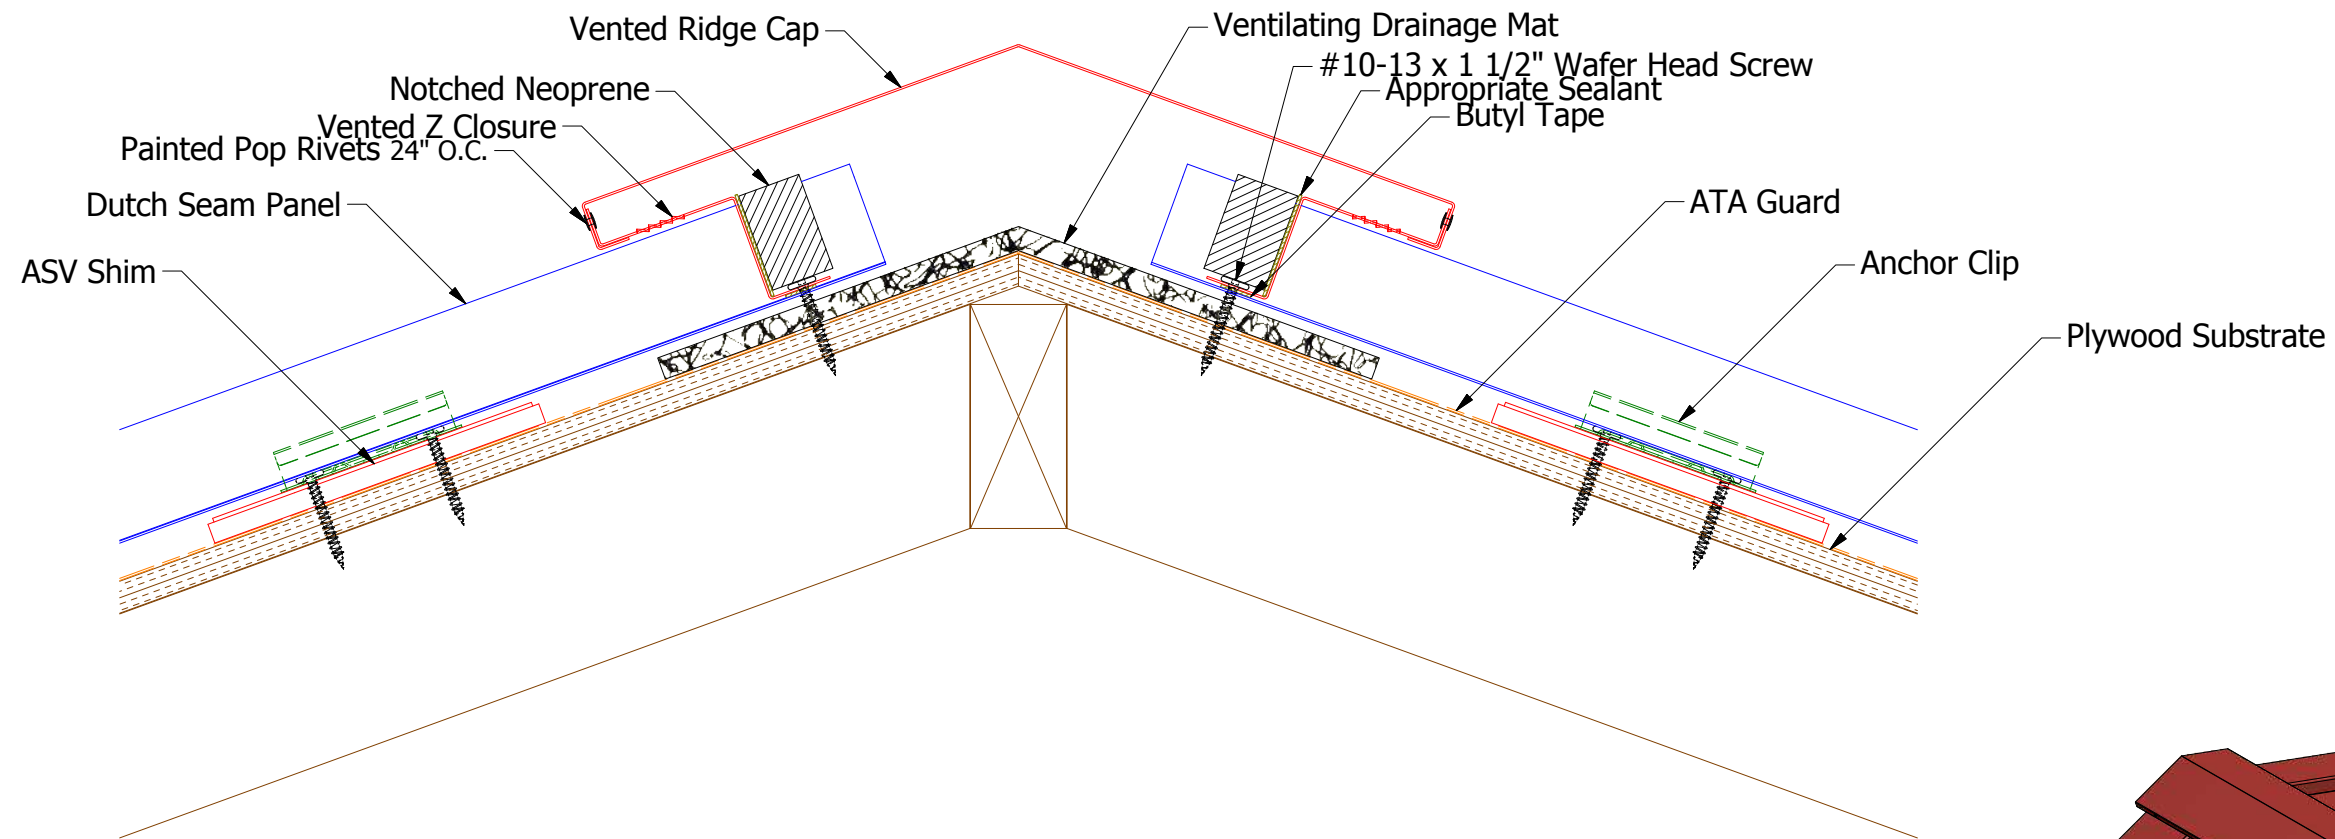

ASV Shim

ATAS INTERNATIONAL, INC
 Allentown PA
 610-395-8445
 Mesa AZ
 480-558-7210

TITLE
 Dutch Seam Vented Ridge Detail - with ASV Shim

REV. NO.	DATE	DESCRIPTION OF REVISION	BY	APP	DWG. NO.	DR	DATE
						KRK	3/26/2015
					MATERIAL	APP	DATE
					SH. SIZE	B	SCALE X:X