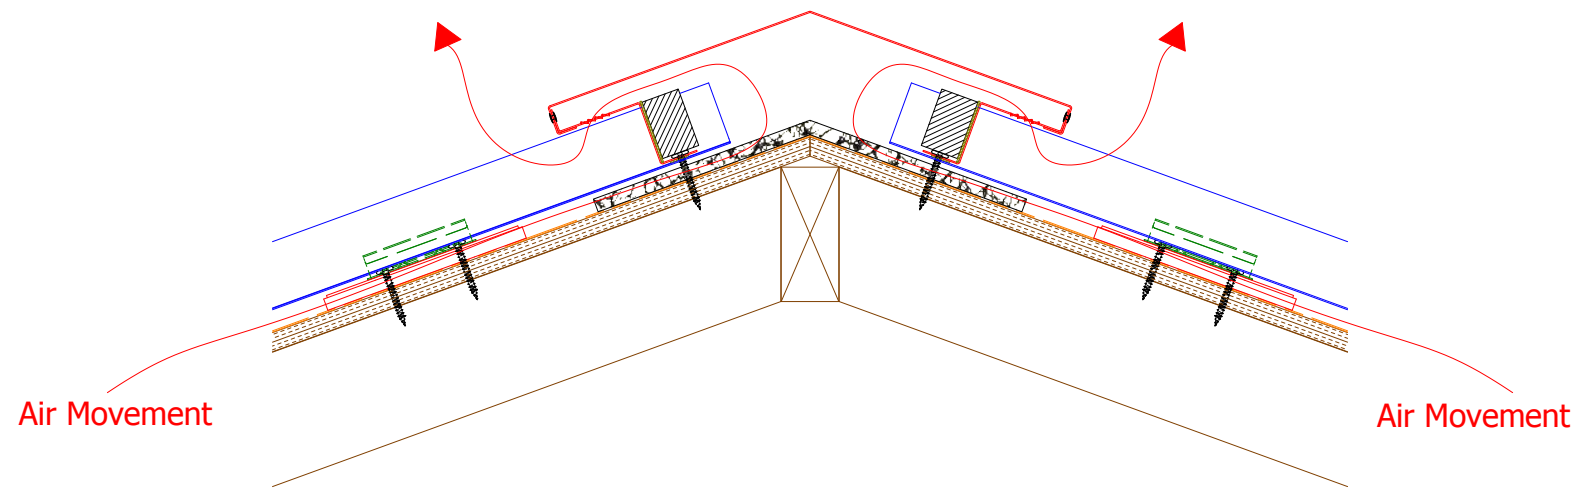

ASV Shim

ATAS INTERNATIONAL, INC
 Allentown PA
 610-395-8445
 Mesa AZ
 480-558-7210

TITLE
 Dutch Seam Vented Ridge Detail - with ASV Shim

REV. NO.	DATE	DESCRIPTION OF REVISION	BY	APP	DWG. NO.	DR	DATE
						KRK	3/26/2015
					MATERIAL	APP	DATE
					SH. SIZE	B	SCALE X:X