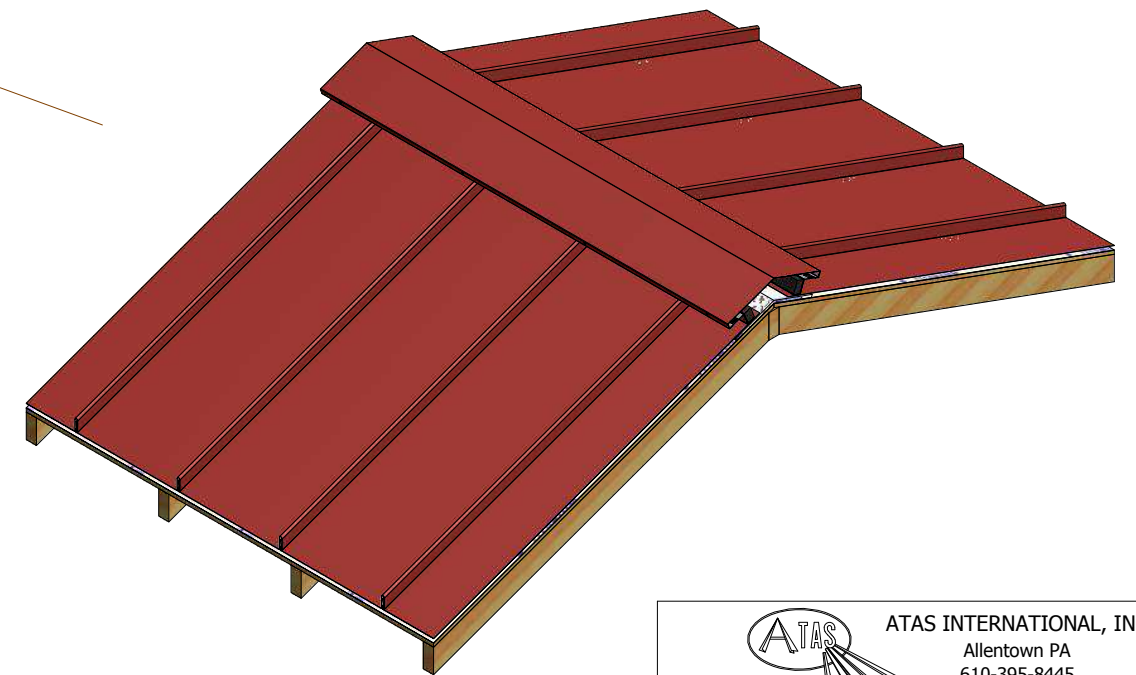

ASV Shim

ATAS INTERNATIONAL, INC
 Allentown PA
 610-395-8445
 Mesa AZ
 480-558-7210

TITLE
 Dutch Seam Vented Ridge Detail - with ASV Shim

REV. NO.	DATE	DESCRIPTION OF REVISION	BY	APP	DWG. NO.	DR	DATE
						KRK	3/26/2015
					MATERIAL	APP	DATE
					SH. SIZE	B	SCALE X:X