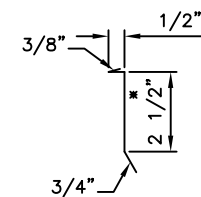

PCA910 'Z' CLOSURE

PCA912 'Z' CLOSURE

PCA980 COUNTERFLASHING

PCA410 SIDEWALL TRIM

ATAS INTERNATIONAL, INC.
 Allentown PA
 610-395-8445
 Mesa AZ
 480-558-7210

TITLE								PC Panel Rake Sidewall - ply	
DWG NO. / FILE NO.				PC Panel Rake Sidewall - ply				SCALE	3"=1'-0"
DRAWN BY	DAS	DATE	3-6-06	APPR. BY	JEB	DATE	6-2-06		
REVISION NO.	XXXX	REVISION DATE	MM/DD/YY	APPR. BY	XXXX	APPR. DATE	MM/DD/YY		

Rev. No.	Revision Date	Drawn By	Description of Revision
0	6-2-06	DAS	PC Panel Rake Sidewall - ply