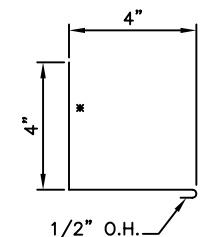

PCA910 'Z' CLOSURE

PCA912 'Z' CLOSURE

PCA980 COUNTERFLASHING

PCA410 SIDEWALL TRIM

ATAS INTERNATIONAL, INC.
 Allentown PA
 610-395-8445
 Mesa AZ
 480-558-7210

TITLE								PC Panel Rake Sidewall - ply	
DWG NO. / FILE NO.				PC Panel Rake Sidewall - ply				SCALE	3"=1'-0"
DRAWN BY	DAS	DATE	3-6-06	APPR. BY	JEB	DATE	6-2-06		
REVISION NO.	XXXX	REVISION DATE	MM/DD/YY	APPR. BY	XXXX	APPR. DATE	MM/DD/YY		