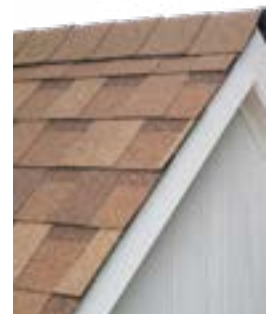

Pristine Appearance. Pristine Appeal.

Pinnacle® Pristine
High Performance Architectural Shingles

Pinnacle® Pristine High Performance Architectural Shingles provide a wide array of color choices to complement any exterior color palette. Advanced technology implemented by Atlas protects the shingles against high winds while Scotchgard™ Protector helps prevent ugly black streaks caused by algae. With Pinnacle® Pristine shingles, roofs maintain their look and performance for years.

Classic