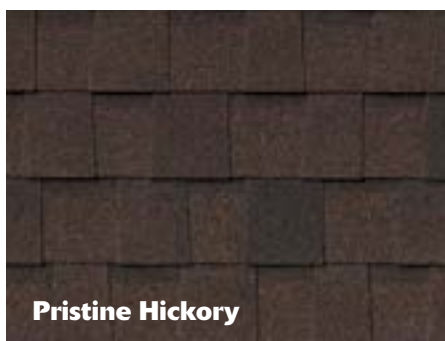

Pristine Appearance. Pristine Appeal.

Pinnacle® Pristine
High Performance Architectural Shingles

Pinnacle® Pristine High Performance Architectural Shingles provide a wide array of color choices to complement any exterior color palette. Advanced technology implemented by Atlas protects the shingles against high winds while Scotchgard™ Protector helps prevent ugly black streaks caused by algae. With Pinnacle® Pristine shingles, roofs maintain their look and performance for years.

Classic