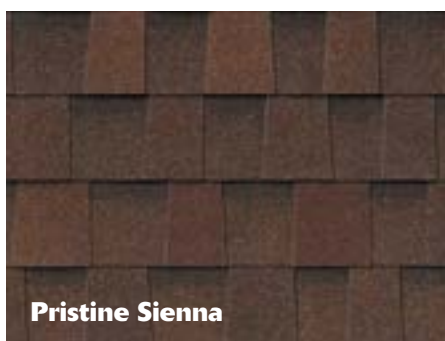

Pristine Appearance. Pristine Appeal.

Pinnacle® Pristine
High Performance Architectural Shingles

Pinnacle® Pristine High Performance Architectural Shingles provide a wide array of color choices to complement any exterior color palette. Advanced technology implemented by Atlas protects the shingles against high winds while Scotchgard™ Protector helps prevent ugly black streaks caused by algae. With Pinnacle® Pristine shingles, roofs maintain their look and performance for years.

Classic