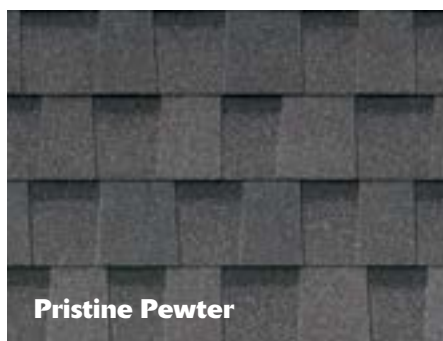

Pristine Appearance. Pristine Appeal.

Pinnacle® Pristine
High Performance Architectural Shingles

Pinnacle® Pristine High Performance Architectural Shingles provide a wide array of color choices to complement any exterior color palette. Advanced technology implemented by Atlas protects the shingles against high winds while Scotchgard™ Protector helps prevent ugly black streaks caused by algae. With Pinnacle® Pristine shingles, roofs maintain their look and performance for years.

Classic