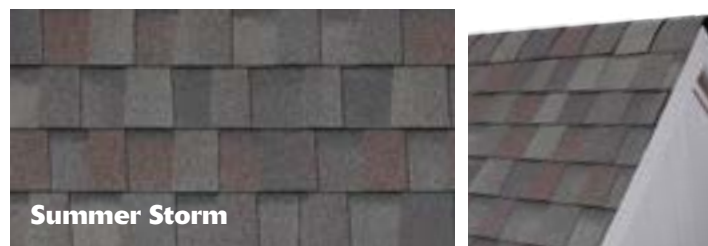

The world just seems fresher after a good rain. The air smells clean and rain-washed cobblestone streets shimmer like jewels. **Summer Storm** shingles capture that mood of renewed optimism, all with not a cloud on the horizon.

To provide homeowners the most accurate representation of color options, several photo scans and house shots were utilized in various lighting conditions. Variations in lighting illustrate the color gradients on asphalt shingle roofs.

Color blends vary from shingle to shingle. Before installation, consult with your contractor and request to view the actual shingles being installed on your roof to ensure confidence in your final color selection.