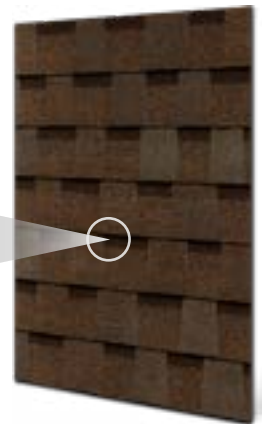

Dreaming Of A Home Redesign?

Get creative with the Roof Inspiration Center, a suite of home design tools from Atlas.

From shingles to siding, reinvent the look of your home with the Roof & Home Design Studio. Like all your ideas in one spot? With RoofSwap! you can upload home photos, swipe for different looks and save your ideas to a mood board. Explore shingle styles, features and colors with the Visual Product Selector.

Whether you have 3 minutes or 30, your new look is just around the corner.

AtlasRoofing.com/Roof-Inspiration