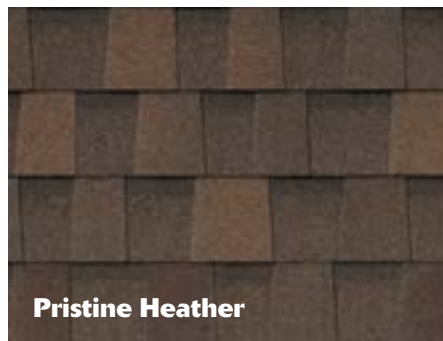

Pristine Appearance. Pristine Appeal.

Pinnacle® Pristine
High Performance Architectural Shingles

Pinnacle® Pristine High Performance Architectural Shingles provide a wide array of color choices to complement any exterior color palette. Advanced technology implemented by Atlas protects the shingles against high winds while Scotchgard™ Protector helps prevent ugly black streaks caused by algae. With Pinnacle® Pristine shingles, roofs maintain their look and performance for years.

Classic