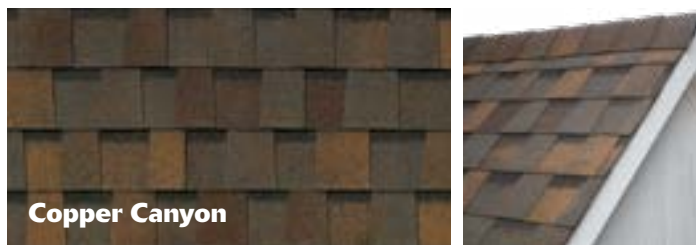

Are you drawn to wide-open spaces and big, dramatic vistas? Then **Copper Canyon** shingles may be for you. Looking like they came directly from the rugged landscapes of the Old West, these shingles can't help but inspire your sense of adventure.