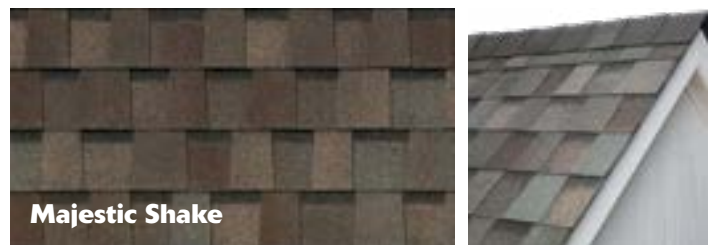

You know how historic trees have a certain dignity about them? Some homes do too. When your aesthetic is formal and traditional, you want a shingle to match. **Majestic Shake** delivers with a look that's serious without being severe.