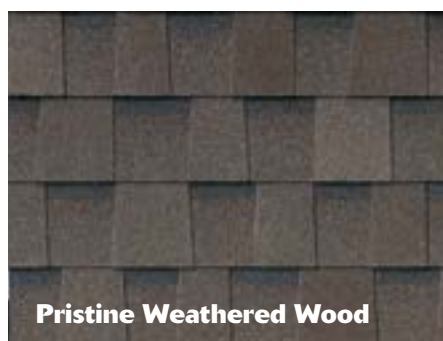

Pristine Appearance. Pristine Appeal.

Pinnacle® Pristine
High Performance Architectural Shingles

Pinnacle® Pristine High Performance Architectural Shingles provide a wide array of color choices to complement any exterior color palette. Advanced technology implemented by Atlas protects the shingles against high winds while Scotchgard™ Protector helps prevent ugly black streaks caused by algae. With Pinnacle® Pristine shingles, roofs maintain their look and performance for years.

Classic