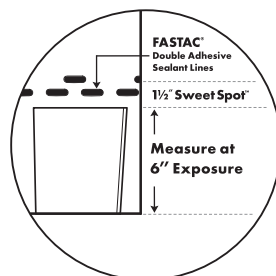

Bigger, Faster, Better

A bigger shingle means better protection, faster installation, and stunning curb appeal.

The high performance shingle design in HP42® shingles provides more coverage due to a wider and taller format, displaying a greater exposure of our designer shingles.

Pinnacle® shingles with HP42® technology feature the Sweet Spot™ nailing area and double FASTAC® sealant line, ensuring your shingles will stay put for a more secure seal and enhanced wind protection up to 130 mph.