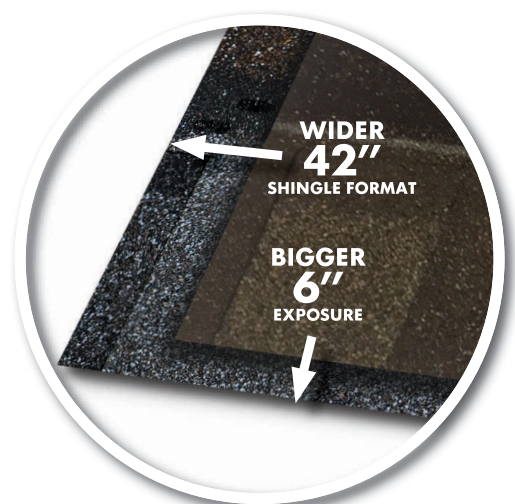

Bigger, Faster, Better

A bigger shingle means better protection, faster installation, and stunning curb appeal.

The high performance shingle design in HP42® shingles provides more coverage due to a wider and taller format, displaying a greater exposure of our designer shingles.

Pinnacle® shingles with HP42® technology feature the Sweet Spot™ nailing area and double FASTAC® sealant line, ensuring your shingles will stay put for a more secure seal and enhanced wind protection up to 130 mph.