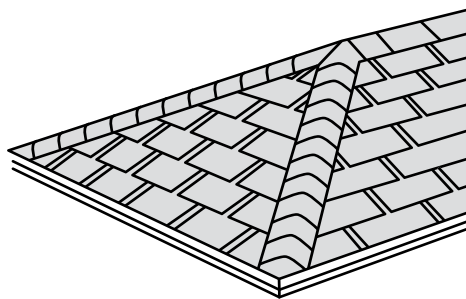

Peak Performance. Protected Beauty. Atlas Pro-Cut® Hip & Ridge shingles featuring Scotchgard™ Protector help resist black streaks caused by algae, while providing a finished designer look at the hip and ridge.

Dimensions: 12" x 12"
Exposure: 5-5/8"
Coverage: 31 Linear Feet
Hip & Ridge Shingles Per Package: 66

For maximum protection and warranty coverage, install an Atlas Signature Select® Roofing System with components designed and backed by an Atlas warranty.

FEATURES

Colors to match Atlas shingles
Scotchgard™ Protector
UL 2218, Class 3 Impact Resistance
130 mph Wind Limited Warranty**
Atlas Lifetime* Algae Resistance
Limited Warranty
Atlas Signature Select® Eligible¹

ASTM

D3018, Type 1
D3161, Type 1, Class F,
Tested at 110 mph
D3462, As Manufactured
E108, Class A Fire Resistance

UL

790, Class A Fire Resistance
2218, Class 3 Impact Resistance

CODES AND COMPLIANCES

Meets AC438 Criteria
CAN/CSA-A123.5-M90
Florida Building Code Approved – FL 16305
Miami-Dade County Product Control Approved

SAFETY, STORAGE AND HANDLING

WARNING: Roofing application can be dangerous. Observe all precautions and safety guidelines in accordance with proper roofing trade practices. Minimize roof traffic. Perform regular roof maintenance in appropriate weather.

IMPORTANT PRECAUTIONS: Store on flat surface. Protect from weather during storage and on job site. Sealant protection tape is placed on back of each shingle and does not have to be removed before applying.

For additional safety, storage and handling instructions go to: AtlasRoofing.com/roof-shingles/sds

INSTALLATION AND SPECIFICATIONS

For warranty installation instructions go to: AtlasRoofing.com/roof-shingles/pro-cut-hip-and-ridge

Limited Warranty: Atlas Roofing Corporation ("Atlas") warrants to you, the original owner of its shingle products, that this product is free from any manufacturing defects that materially affect the performance of your shingle during the Premium Protection Period or that cause leaks for the balance of the applicable warranty period.

Limited Warranty Period: Pro-Cut® Hip & Ridge Shingles are warranted in the Atlas Shingle Limited Warranty to match the warranty terms of the Atlas shingles installed on the field of the roof deck. StormMaster® Hip & Ridge installed with non-Atlas manufactured shingles covering the field of the deck will be covered by a materials-only warranty provision of 20 years - prorated straight line.