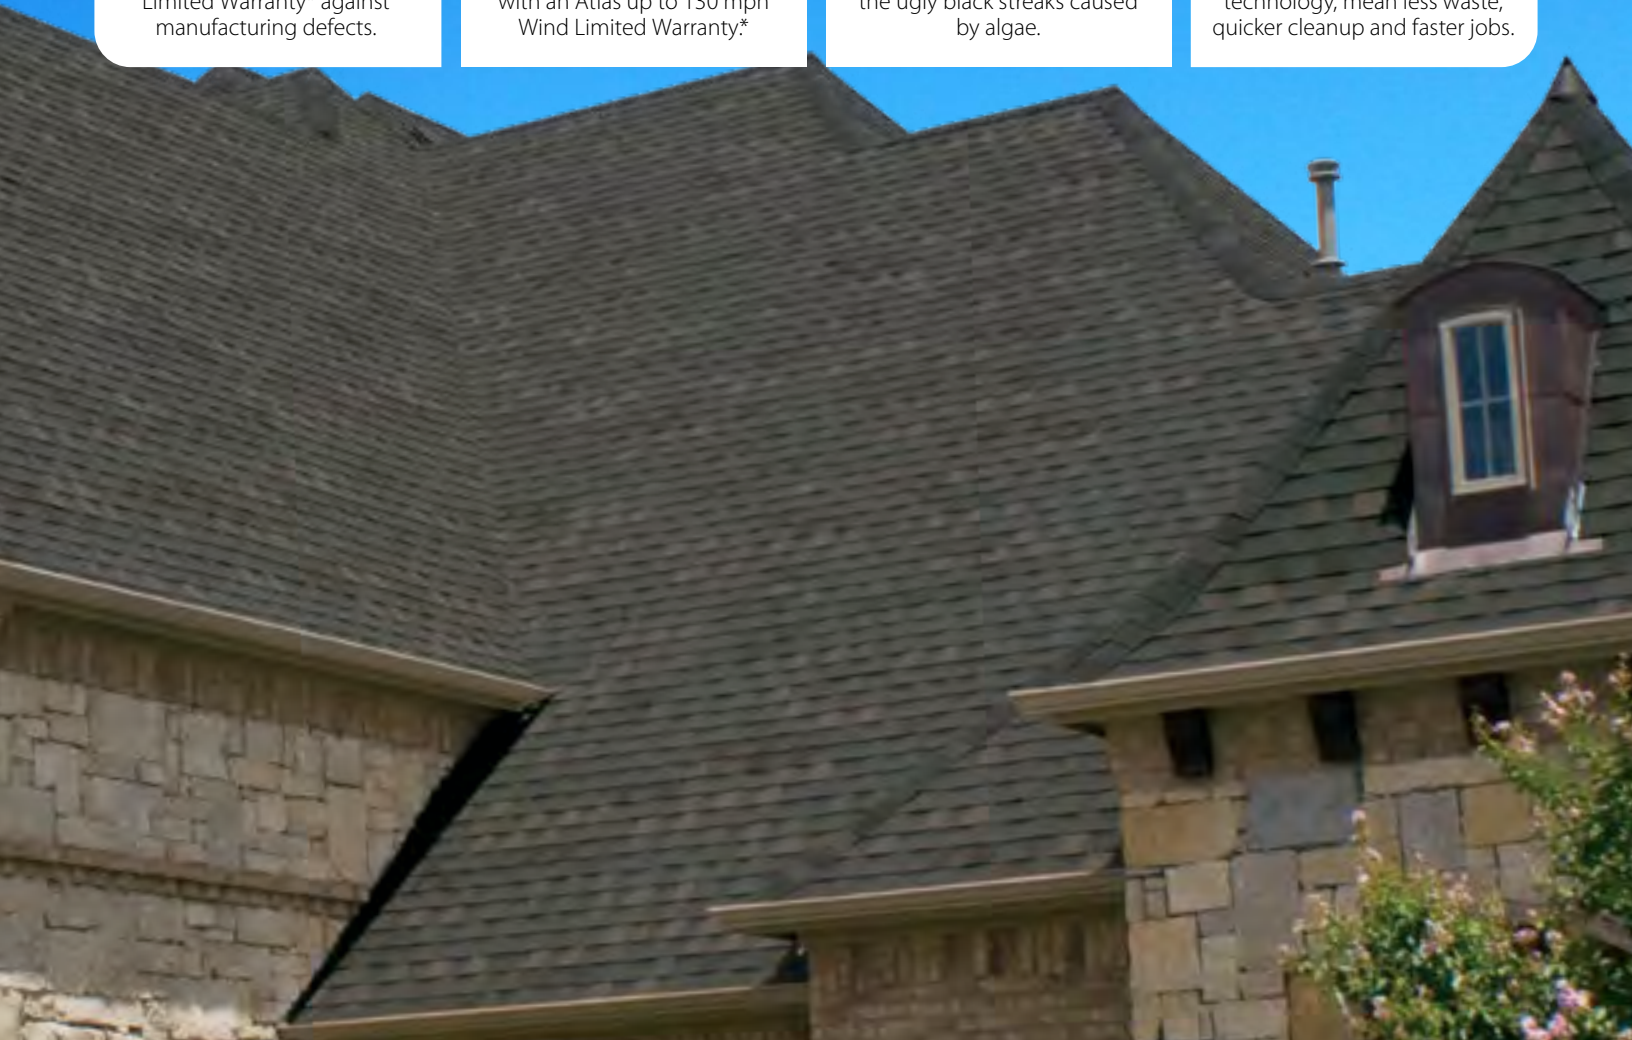

**Performance**

The industry's largest shingles, engineered with HP42<sup>®</sup> technology, mean less waste, quicker cleanup and faster jobs.

Heather

Pewter

Weathered Wood

To provide homeowners the most accurate representation of color options, several photo scans and house shots were utilized in various lighting conditions. Variations in lighting illustrate the color gradients on asphalt shingle roofs.