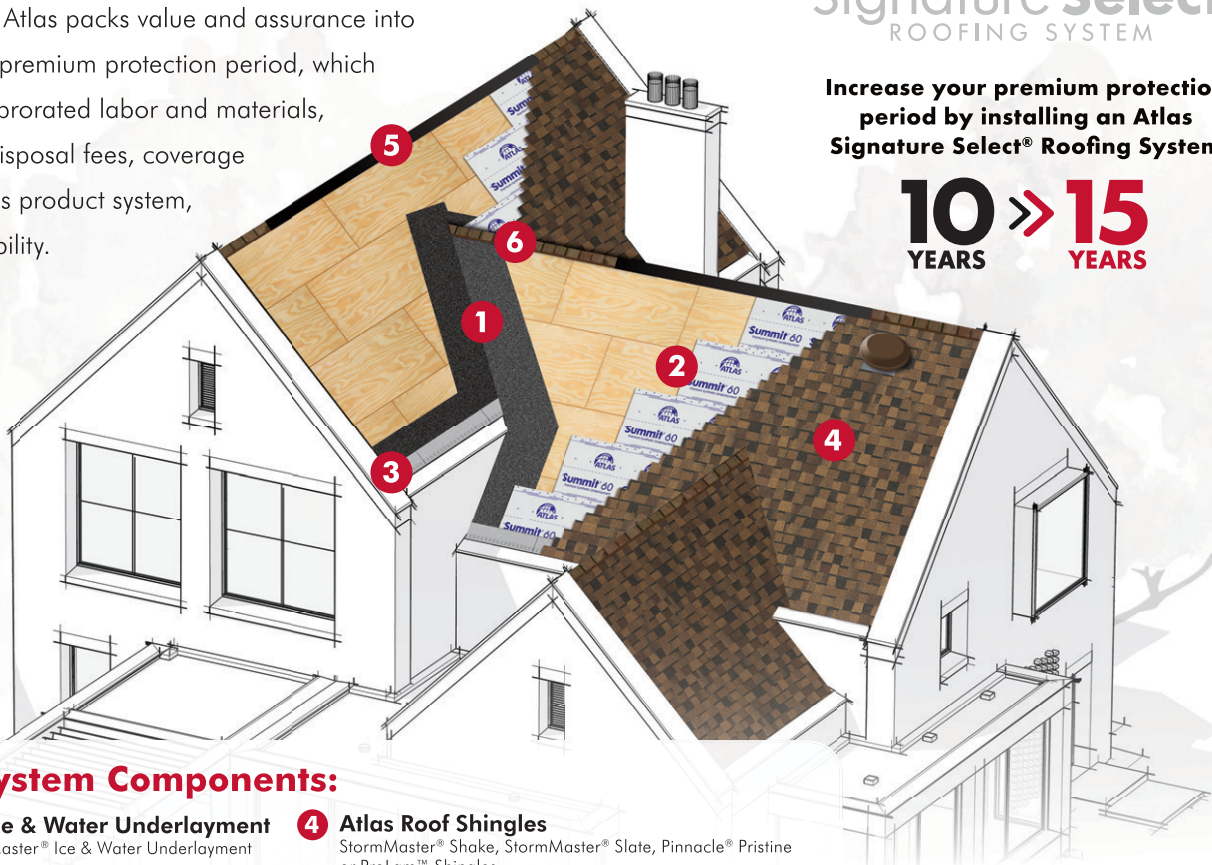

ProLam™

Exceptional Value in a Designer Look

Atlas ProLam™ laminate shingles are available in seven popular shades made to complement any home's exterior color scheme. With built-in algae resistance and wind resistance up to 130 mph, you're investing in a roofing system that provides beautiful curb appeal and valuable protection.

Colors	Limited Warranty*	Wind Resistance*	Algae Resistance (ARS)*
7	Lifetime	Up to 130 mph	10 Years

Demand Peak Coverage

When you install an Atlas Signature Select® roofing system¹, all the components are designed for and backed by the industry's best warranty coverage.

Unlike many other roofing warranties that over promise and under deliver, Atlas packs value and assurance into an enhanced premium protection period, which includes non-prorated labor and materials, tear-off and disposal fees, coverage of the full Atlas product system, and transferability.

Signature Select®
ROOFING SYSTEM

Increase your premium protection period by installing an Atlas Signature Select® Roofing System

10 > **15**
YEARS YEARS

Roof System Components:

1. **1 Atlas Ice & Water Underlayment**
   WeatherMaster® Ice & Water Underlayment
2. **2 Atlas Premium Underlayment**
   WeatherMaster® Ice & Water, Summit® 180, Summit® 60 or Gorilla Guard® 30
3. **3 Atlas Starter Shingles**
   Pro-Cut® HP42® Starter Shingles, Pro-Cut® Starter Shingles or Pro-Cut® Starter Roll Shingle
4. **4 Atlas Roof Shingles**
   StormMaster® Shake, StormMaster® Slate, Pinnacle® Pristine or ProLam™ Shingles
5. **5 Atlas Ventilation Products**
   Choose Between TruRidge® and HighPoint® Ventilation Products**
6. **6 Atlas Hip & Ridge Shingles**
   StormMaster® Hip & Ridge, Pro-Cut® High Profile Hip & Ridge, Pro-Cut® Hip & Ridge or ProLam™ Hip & Ridge Shingles

* Refer to the Atlas Roofing Limited Shingle Warranty for all coverage requirements.

** Warning: For proper ventilation and performance, **do not mix multiple types of exhaust vents to vent the same attic space.** The picture is for illustration purposes only. A valid system warranty will cover only one type of exhaust vent per attic area.