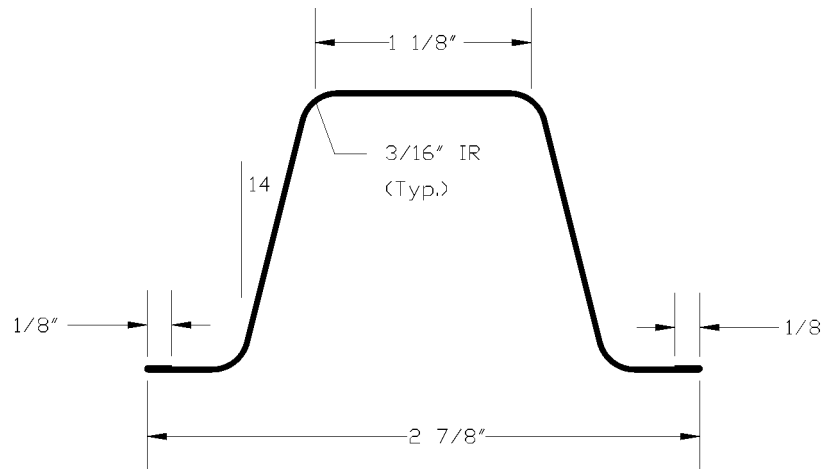

Metal Nail-On Keyway

*Plastic
Nail-On
is
Also
Available*

- ◆ Made of high quality, hot dipped mill galvanized steel
- ◆ A 1:4 slope that meets both ACI & PCI recommendations
- ◆ Folded over to eliminate sharp edges
- ◆ All knockouts are on 6" center and are 9/16" or 7/8"
- ◆ BoMetals quality that you've come to recognize
- ◆ 5,000' / skid, 25 bundles of 200 feet, 790#