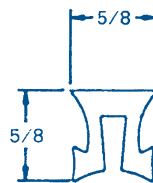

QUICKEY™ SYSTEM

Stake **QUICKLY** interlocks at any point with Quickey, **REDUCING** time to place stakes precisely.

Inserting **LOCKING-TAB™** stakes produces an audible click which indicates the interlock between stake and key joint.

Keyway

Quickey™ PVC Removable Cap yields straight void ready for sealing.

Cat# 2000
250' roll
Black

Quickey™ PVC Non-Removable Cap seals the joint because it stays in place.

Cat# 2010
200' roll
Gray

Quickey™ Splice
Cat# 2020
200ea / box

Quickey™ Clip
Cat# 2021
200ea / box

Cat. #	Slab Thickness	A	B	C	Knockout Size
QK35	4"	3 1/8"	2"	3/4"	7/8" x 1 3/8"
QK45	5"	4 1/8"	2 1/2"	3/4"	7/8" x 1 3/8"
QK55	6"	5 1/8"	3"	3/4"	1 1/4" x 1 1/2"
QK75	8"	7 1/8"	4"	1"	1 1/4" x 1 1/2"
QK95	10" - 12"	9 1/8"	5"	1"	1 1/4" x 1 1/2"