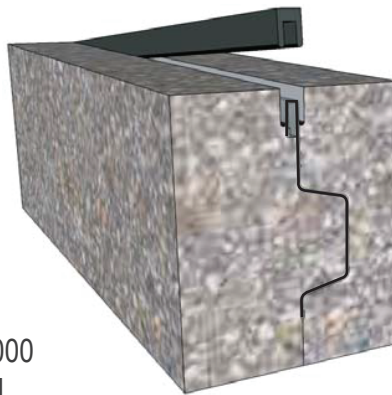

QUICKEY™ SYSTEM

Stake **QUICKLY** interlocks at any point with Quickey, **REDUCING** time to place stakes precisely.

Inserting **LOCKING-TAB™** stakes produces an audible click which indicates the interlock between stake and key joint.

Keyway

Quickey™ PVC Removable Cap yields straight void ready for sealing.

Cat# 2000
250' roll
Black

Quickey™ PVC Non-Removable Cap seals the joint because it stays in place.

Cat# 2010
200' roll
Gray

Quickey™ Splice
Cat# 2020
200ea / box

Quickey™ Clip
Cat# 2021
200ea / box

Cat. #	Slab Thickness	A	B	C	Knockout Size
QK35	4"	3 1/8"	2"	3/4"	7/8" x 1 3/8"
QK45	5"	4 1/8"	2 1/2"	3/4"	7/8" x 1 3/8"
QK55	6"	5 1/8"	3"	3/4"	1 1/4" x 1 1/2"
QK75	8"	7 1/8"	4"	1"	1 1/4" x 1 1/2"
QK95	10" - 12"	9 1/8"	5"	1"	1 1/4" x 1 1/2"