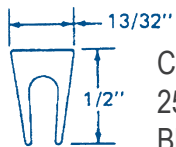

Keyway

Quickey™ PVC Removable Cap yields straight void ready for sealing.

Cat# 2000
250' roll
Black

Quickey™ PVC Non-Removable Cap seals the joint because it stays in place.

Cat# 2010
200' roll
Gray

Quickey™ Splice
Cat# 2020
200ea / box

Quickey™ Clip
Cat# 2021
200ea / box

Cat. #	Slab Thickness	A	B	C	Knockout Size
QK35	4"	3 1/8"	2"	3/4"	7/8" x 1 3/8"
QK45	5"	4 1/8"	2 1/2"	3/4"	7/8" x 1 3/8"
QK55	6"	5 1/8"	3"	3/4"	1 1/4" x 1 1/2"
QK75	8"	7 1/8"	4"	1"	1 1/4" x 1 1/2"
QK95	10" - 12"	9 1/8"	5"	1"	1 1/4" x 1 1/2"