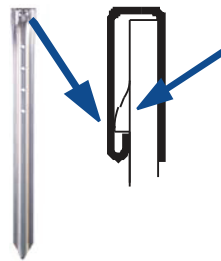

QUICKEY™ SYSTEM

Stake **QUICKLY** interlocks at any point with Quickey, **REDUCING** time to place stakes precisely.

Inserting **LOCKING-TAB™** stakes produces an audible click which indicates the interlock between stake and key joint.

Keyway

Quickey™ PVC Removable Cap yields straight void ready for sealing.

Cat# 2000
250' roll
Black

Quickey™ PVC Non-Removable Cap seals the joint because it stays in place.

Cat# 2010
200' roll
Gray

Quickey™ Splice
Cat# 2020
200ea / box

Quickey™ Clip
Cat# 2021
200ea / box

Cat. #	Slab Thickness	A	B	C	Knockout Size
QK35	4"	3 1/8"	2"	3/4"	7/8" x 1 3/8"
QK45	5"	4 1/8"	2 1/2"	3/4"	7/8" x 1 3/8"
QK55	6"	5 1/8"	3"	3/4"	1 1/4" x 1 1/2"
QK75	8"	7 1/8"	4"	1"	1 1/4" x 1 1/2"
QK95	10" - 12"	9 1/8"	5"	1"	1 1/4" x 1 1/2"