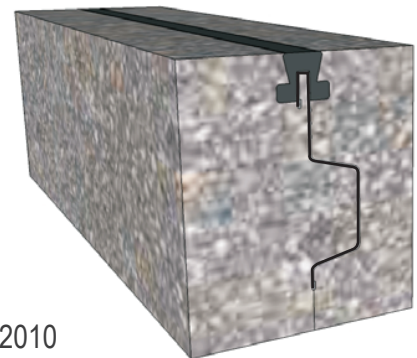

QUICKEY™ SYSTEM

Stake **QUICKLY** interlocks at any point with Quickey, **REDUCING** time to place stakes precisely.

Inserting **LOCKING-TAB™** stakes produces an audible click which indicates the interlock between stake and key joint.

Keyway

Quickey™ PVC Removable Cap yields straight void ready for sealing.

Cat# 2000
250' roll
Black

Quickey™ PVC Non-Removable Cap seals the joint because it stays in place.

Cat# 2010
200' roll
Gray

Quickey™ Splice
Cat# 2020
200ea / box

Quickey™ Clip
Cat# 2021
200ea / box

Cat. #	Slab Thickness	A	B	C	Knockout Size
QK35	4"	3 1/8"	2"	3/4"	7/8" x 1 3/8"
QK45	5"	4 1/8"	2 1/2"	3/4"	7/8" x 1 3/8"
QK55	6"	5 1/8"	3"	3/4"	1 1/4" x 1 1/2"
QK75	8"	7 1/8"	4"	1"	1 1/4" x 1 1/2"
QK95	10" - 12"	9 1/8"	5"	1"	1 1/4" x 1 1/2"