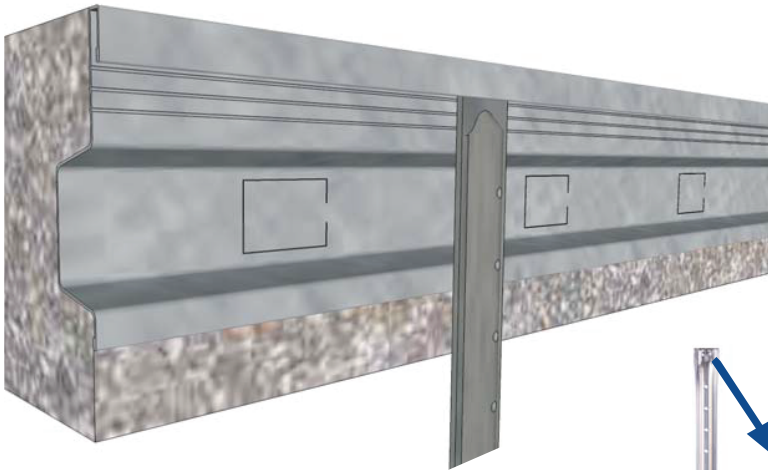

QUICKEY™ SYSTEM

Stake **QUICKLY** interlocks at any point with Quickey, **REDUCING** time to place stakes precisely.

Inserting **LOCKING-TAB™** stakes produces an audible click which indicates the interlock between stake and key joint.

Keyway

Quickey™ PVC Removable Cap yields straight void ready for sealing.

Cat# 2000
250' roll
Black

Quickey™ PVC Non-Removable Cap seals the joint because it stays in place.

Cat# 2010
200' roll
Gray

Quickey™ Splice
Cat# 2020
200ea / box

Quickey™ Clip
Cat# 2021
200ea / box

Cat. #	Slab Thickness	A	B	C	Knockout Size
QK35	4"	3 1/8"	2"	3/4"	7/8" x 1 3/8"
QK45	5"	4 1/8"	2 1/2"	3/4"	7/8" x 1 3/8"
QK55	6"	5 1/8"	3"	3/4"	1 1/4" x 1 1/2"
QK75	8"	7 1/8"	4"	1"	1 1/4" x 1 1/2"
QK95	10" - 12"	9 1/8"	5"	1"	1 1/4" x 1 1/2"