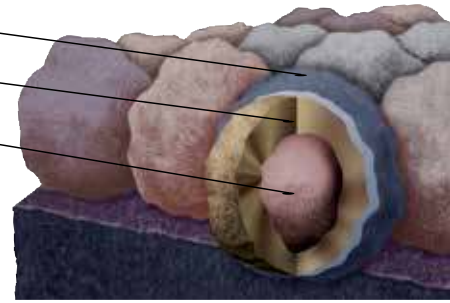

Granule with StreakFighter Technology

Ceramic coating

Copper layer

Mineral core

Diagram for illustrative purposes only.

CertaSeal®

Uplift Protection

CertaSeal® is a fast-activating modified asphalt sealant with a 20-year record of proven performance. Designed to seal shingles together upon installation, it protects roofs from wind uplift and shingle blow-off so that homes stay safe and dry. It's also engineered to remain flexible after installation, unlike harder sealants that can dry out and crack over time.