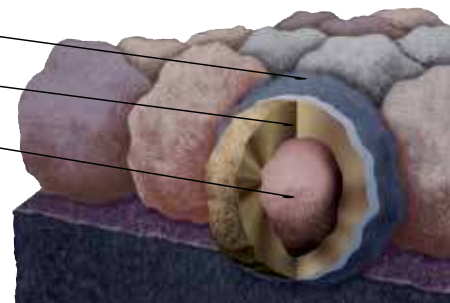

Granule with StreakFighter Technology

Ceramic coating

Copper layer

Mineral core

Diagram for illustrative purposes only.

CertaSeal®

Uplift Protection

CertaSeal® is a fast-activating modified asphalt sealant with a 20-year record of proven performance. Designed to seal shingles together upon installation, it protects roofs from wind uplift and shingle blow-off so that homes stay safe and dry. It's also engineered to remain flexible after installation, unlike harder sealants that can dry out and crack over time.