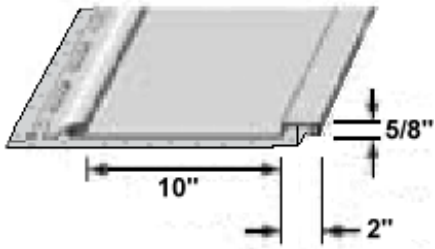

CedarBoards™ Board & Batten Insulated Siding

SINGLE 12" VERTICAL BOARD & BATTEN – 10'

Product Code: 58153
Finish: Rough Cedar
Length: 10'
Thickness: .052"
Exposure: 12"
Projection: 5/8"
Panels/Ctn: 10
Squares/Ctn: 1
Lbs./Ctn: 67 (approx.)