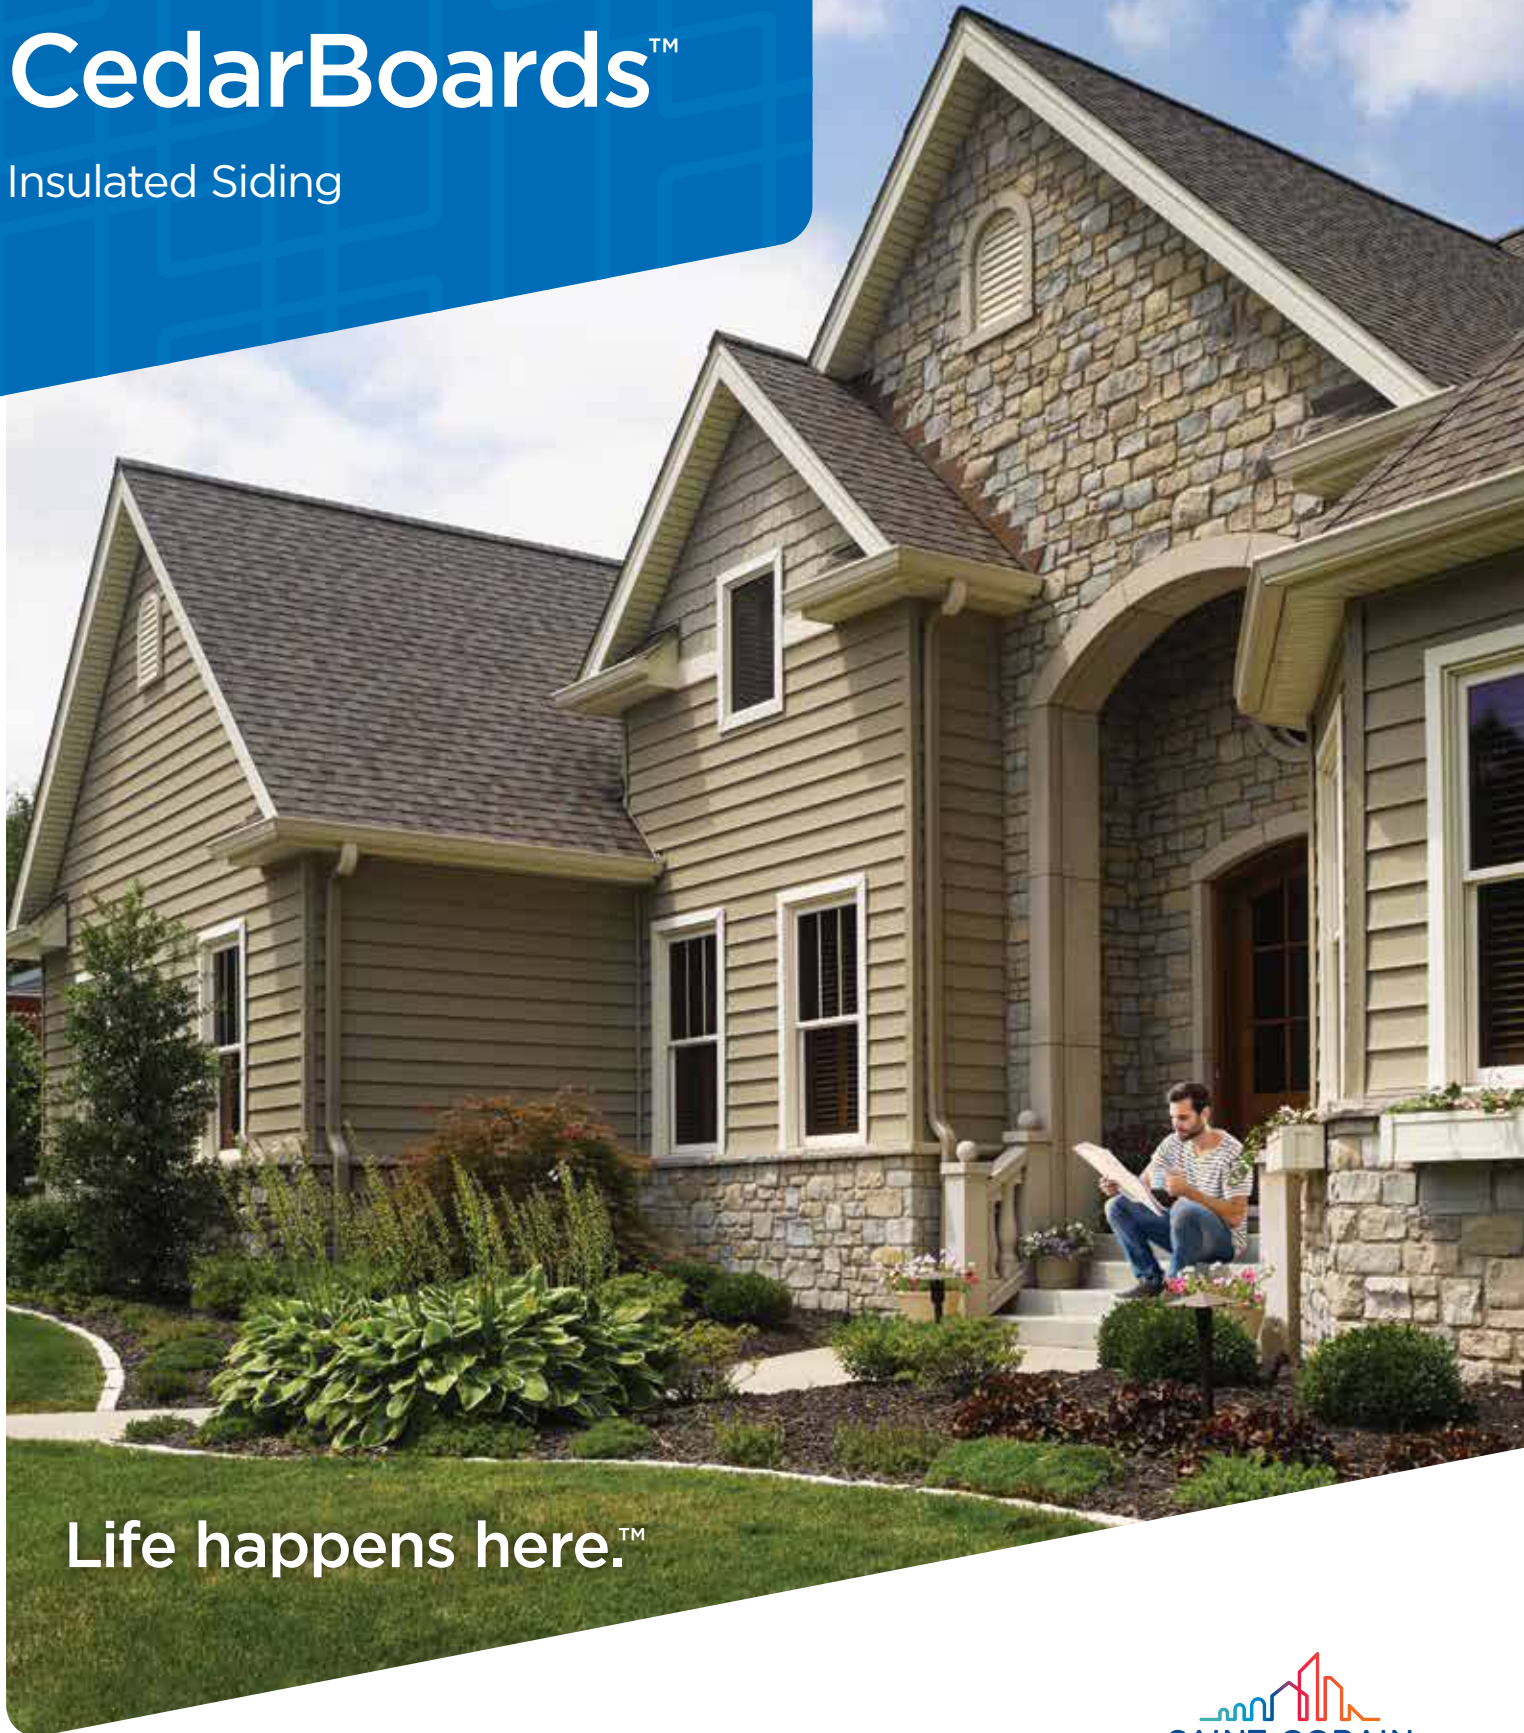

 certainteed
SAINT-GOBAIN

CedarBoards™

Insulated Siding

Life happens here.™

SAINT-GOBAIN

On Cover:

Siding: CedarBoards XL Single 7" Clapboard in Savannah Wicker and Cedar Impressions® Double 7" Staggered Perfection Shingles in Natural Clay.

Trim: Vinyl Carpentry® and Restoration Millwork®.

1 Roofing: Landmark™ in Weathered Wood.

The look and feel of real cedar.

Inspired by nature, CedarBoards™ Insulated Siding is all about beauty and performance. Outside you appreciate the authentic look and texture of natural wood, enhanced by distinctive colors and its straight even face. Inside, you'll enjoy a quieter, more comfortable home.

Source: *Journal of Real Estate Finance and Economics*

Attractive for any lifestyle.

Rough Cedar Finish

Heavy-duty Thickness

Deep Panel Projection

With a choice of 18 colors and 3 profiles, CedarBoards lets you easily tailor your home with your sense of style. Its natural cedar texture, straight even face, deep panel projection and heavy-duty thickness helps achieve the look of beautifully crafted wood siding.