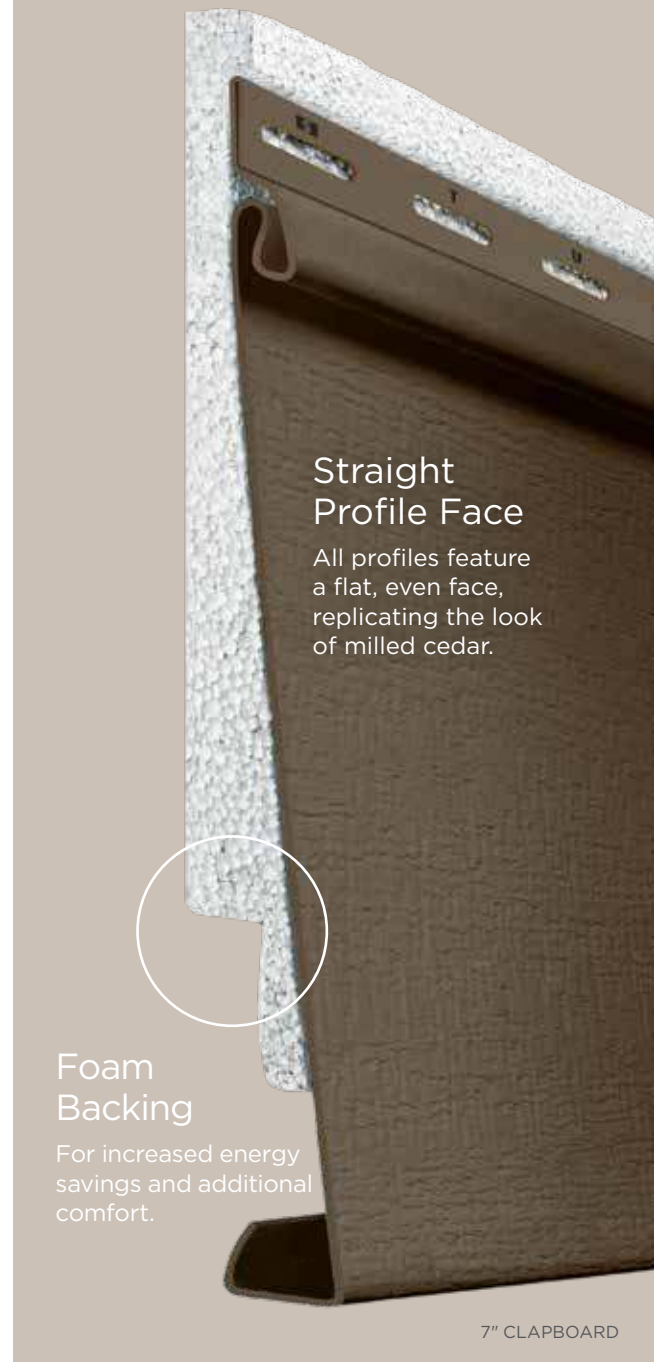

A 3/4" panel projection for excellent rigidity and straighter-on-the-wall performance.

Secure Locking System

This DuraLock® locking system snaps tight for a secure fit.

6" CLAPBOARD

Straight Profile Face

All profiles feature a flat, even face, replicating the look of milled cedar.

Foam Backing

For increased energy savings and additional comfort.

7" CLAPBOARD

Heavy-duty Thickness

True .044" thickness for outstanding strength and durability for all horizontal profiles. True .052" thickness for the Board & Batten profile.