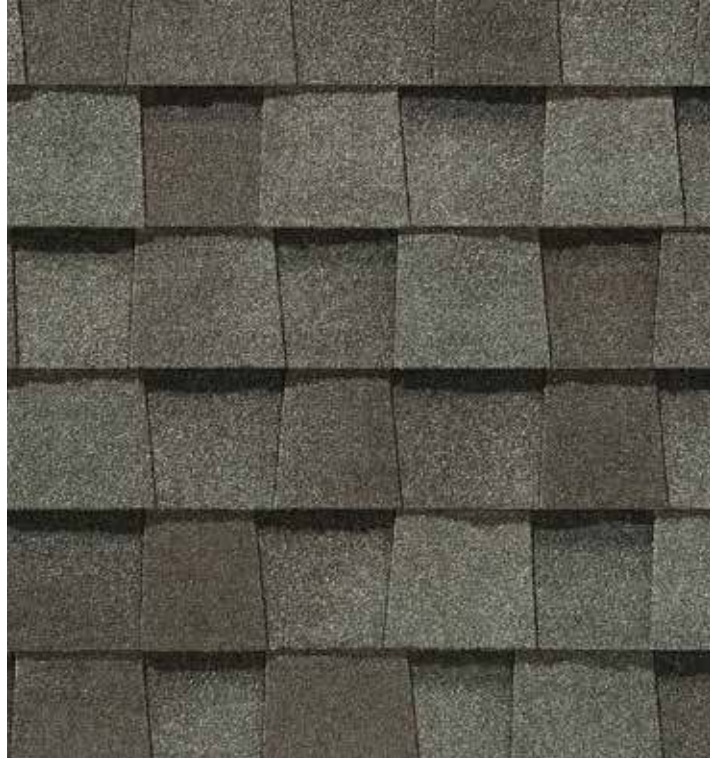

Landmark[®] Series

Designer Roofing Series

 certainteed
SAINT-GOBAIN

Landmark, shown in Weathered Wood

SAINT-GOBAIN

NOTE: Due to limitations of printing reproduction, CertainTeed can not guarantee the identical match of the actual product color to the graphic representations throughout this publication.

- Highest industry-rated impact protection
- Better pliability and granule adhesion
- Endures weathering and cold-weather extremes

Scan code for more information

LANDMARK® ClimateFlex® COLOR PALETTE

Colonial Slate