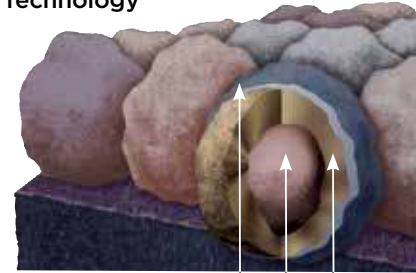

StreakFighter®

Algae Resistance

The ultimate in stain protection.

Those streaks you see on other roofs in your neighborhood? That's algae, and it's a common eyesore on roofing throughout North America. CertainTeed's **StreakFighter** technology uses the power of science to repel algae before it can take hold and spread. **StreakFighter's** granular blend includes naturally algae-resistant copper, helping your roof maintain its curb appeal and look beautiful for years to come.

Granule with **StreakFighter** Technology

Ceramic coating
Mineral core
Copper layer
Diagram for illustrative purposes only.