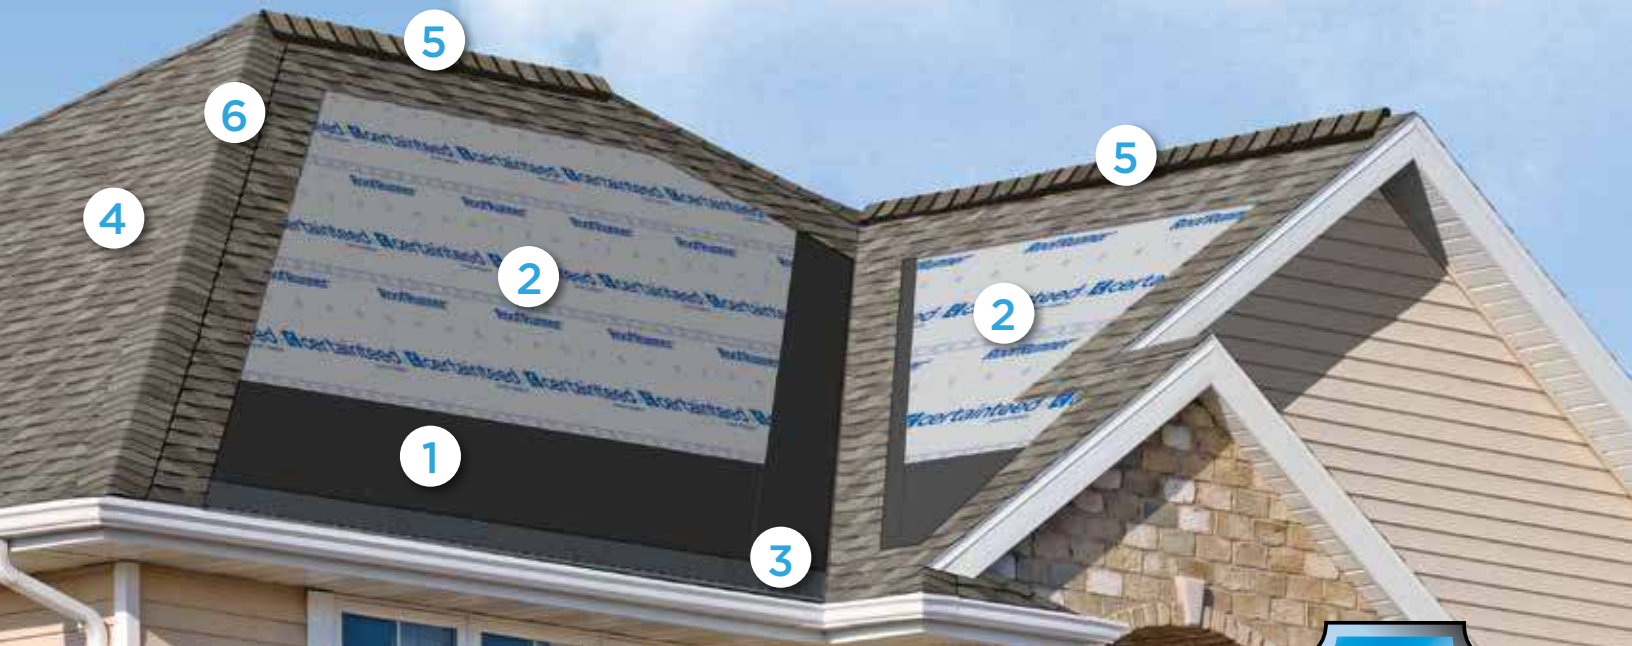

Want to visualize different roofing styles on your own home? You can upload photos to ColorView and have them digitally masked by one of our design professionals, or use DIY mode to upload and mask your own photos.

Plus, you can print or share your ColorView photos with family and friends to get their feedback. Visit colorview.certainteed.com and get started.

Add a Little Accent to Your Roof

The visually impactful choice for capping the hips and ridges of your roof, CertainTeed's Cedar Crest® accessory shingles will complement or match any shingle in the Landmark Series. For a low-profile hip and ridge look, CertainTeed also offers Shadow Ridge® accessory shingles. Also available in **ClimateFlex** version.

Color Companion Products for Flat Roof Areas

With CertainTeed Flintlastic® SA, you can coordinate flat roof areas like carports, canopies and porches with your main roof. Flintlastic SA is a self-adhering low slope roofing product available in ten colors that complement some of the most popular CertainTeed shingles.