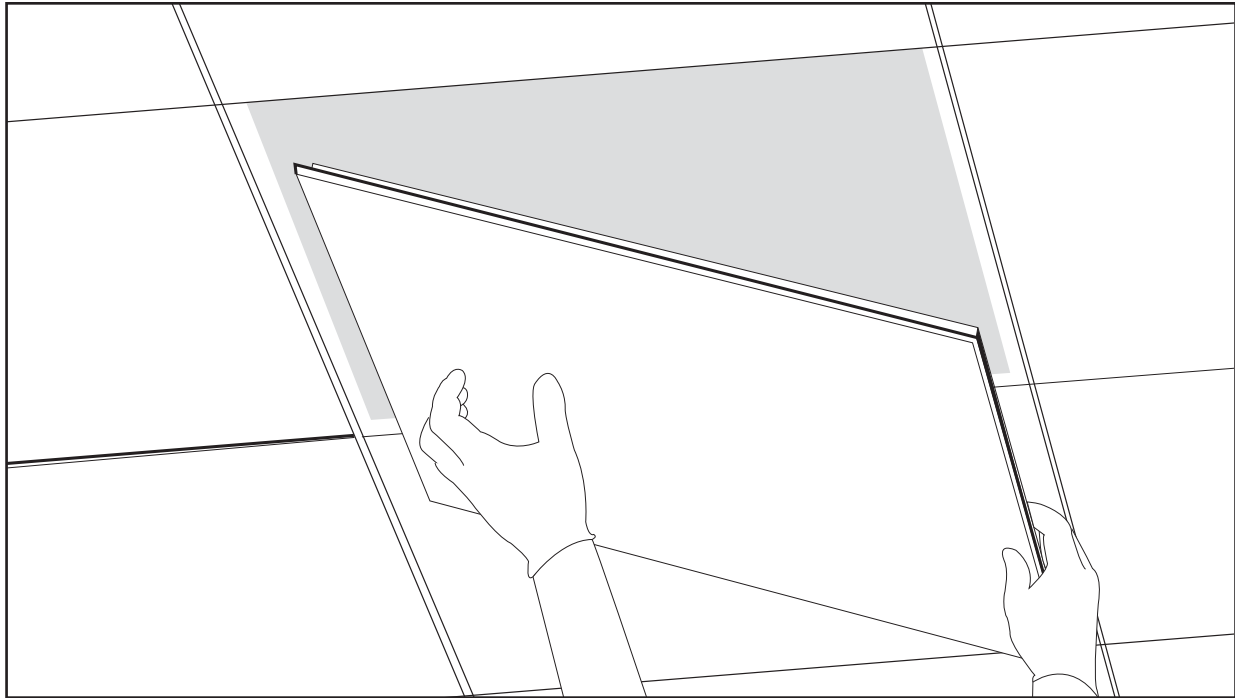

Ecophon® Focus Ds Panel Accessibility

INSTALLATION MANUAL

Read the entire manual before installing.

To remove Certainteed Ceilings Ecophon Focus Ds panels, use clean white cotton gloves and follow the directions. Larger panels may require two people.

Installation for Ecophon® Focus™ Ds Panel Accessibility

Place your hand on the center of the panel and gently push up to disengage the panel.
Note: One edge will disengage higher than the other 3 sides.

While keeping upward pressure, gently slide the panel toward the edge that has disengaged.

Installation for Ecophon® Focus™ Ds Panel Accessibility

The panel will disengage as illustrated.