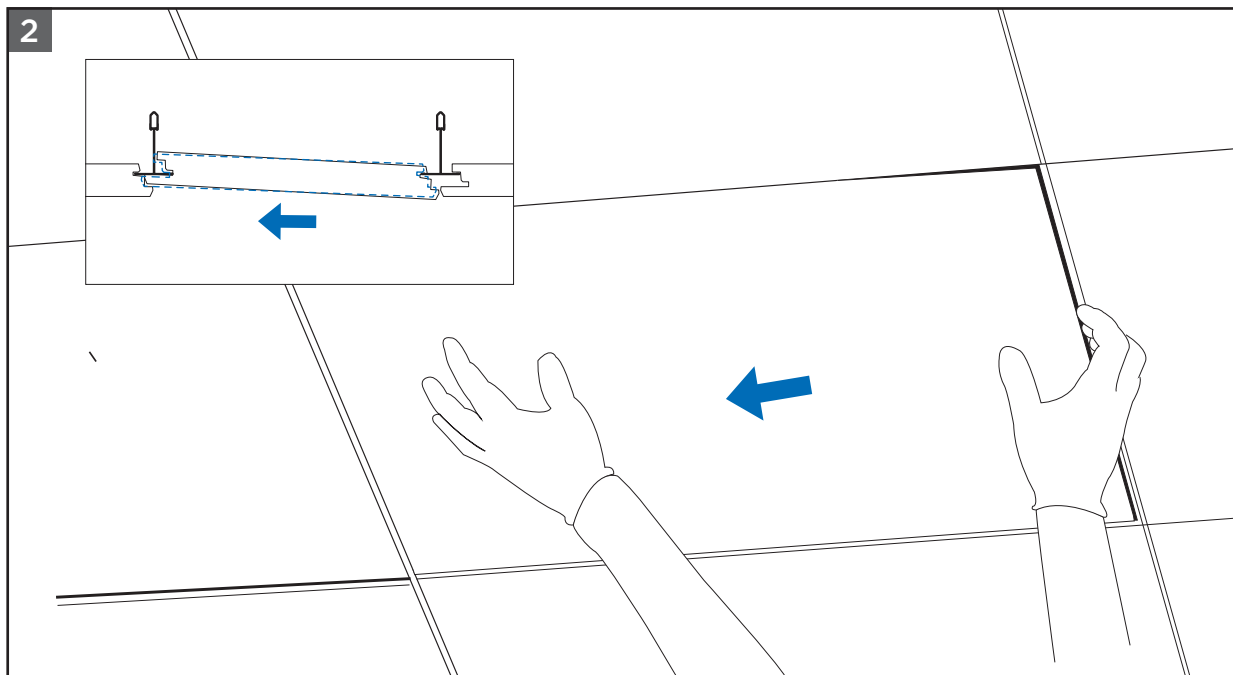

Ecophon® Focus Ds Panel Accessibility

INSTALLATION MANUAL

Read the entire manual before installing.

To remove Certainteed Ceilings Ecophon Focus Ds panels, use clean white cotton gloves and follow the directions. Larger panels may require two people.

Installation for Ecophon® Focus™ Ds Panel Accessibility

Place your hand on the center of the panel and gently push up to disengage the panel.
Note: One edge will disengage higher than the other 3 sides.

While keeping upward pressure, gently slide the panel toward the edge that has disengaged.

Installation for Ecophon® Focus™ Ds Panel Accessibility

The panel will disengage as illustrated.