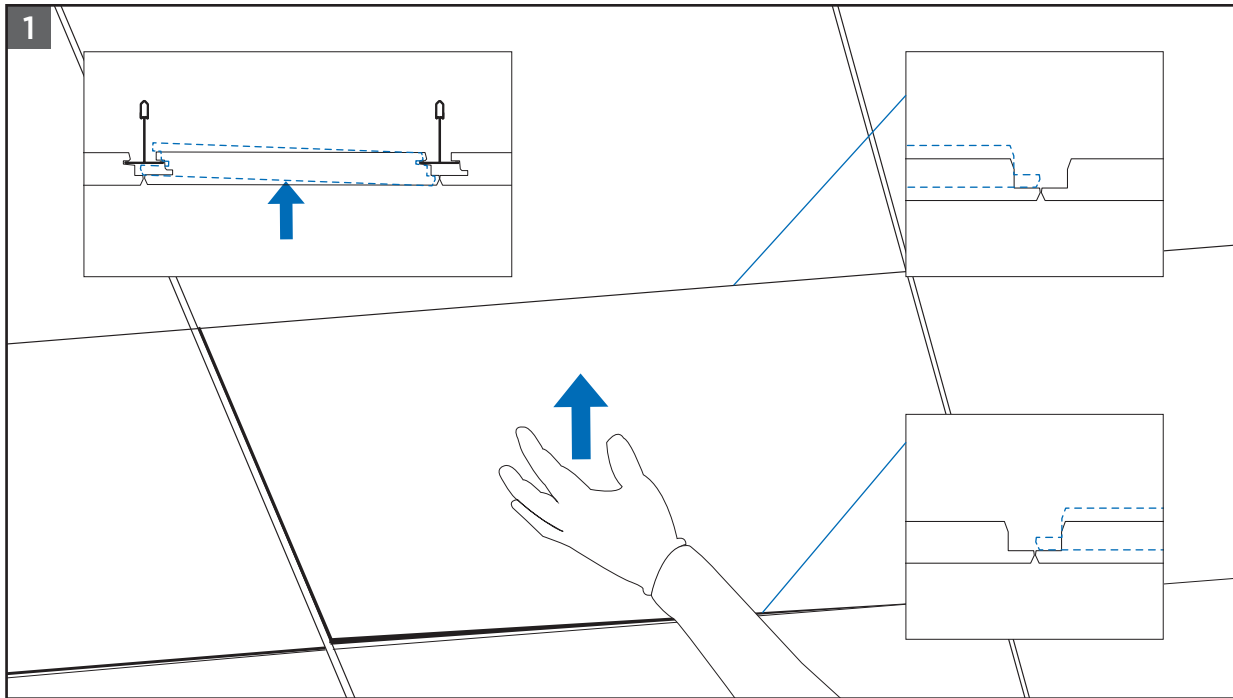

Ecophon® Focus Ds Panel Accessibility

INSTALLATION MANUAL

Read the entire manual before installing.

To remove Certainteed Ceilings Ecophon Focus Ds panels, use clean white cotton gloves and follow the directions. Larger panels may require two people.

Installation for Ecophon® Focus™ Ds Panel Accessibility

Place your hand on the center of the panel and gently push up to disengage the panel.
Note: One edge will disengage higher than the other 3 sides.

While keeping upward pressure, gently slide the panel toward the edge that has disengaged.

Installation for Ecophon® Focus™ Ds Panel Accessibility

The panel will disengage as illustrated.