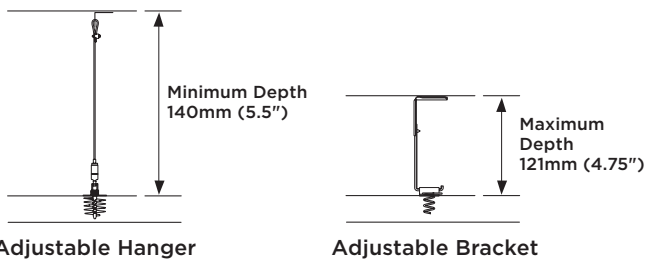

Material

Manufactured from high-density fiberglass.

Attachment

Ceiling applications have two methods for attachment options. The first is to use the adjustable wire hangers for variable elevations. The second is to use the adjustable brackets for applications close to the structure. Method of attachment to the structure of any accessory is provided by others.

Warranty

10 year Ecophon Warranty.

Shape, Size and Weight

Shape	Size (metric)	Size (nominal inches)	Weight (lbs.)
Square	1200mm x 1200mm x 40mm	48" x 48" x 1-1/2"	13.2
Rectangle	1200mm x 1800mm x 40mm	48" x 72" x 1-1/2"	19.5
Rectangle	1200mm x 2400mm x 40mm	48" x 95" x 1-1/2"	25.4
Circle 800	800mm Ø x 40mm	32" Ø x 1-1/2"	4.4
Circle 1200	1200mm Ø x 40mm	48" Ø x 1-1/2"	9.9
Circle XL	1600mm Ø x 40mm	63" Ø x 1-1/2"	17.6
Pentagon	1139mm x 1198mm x 40mm	45" x 48" x 1-1/2"	8.4
Ellipse	1000mm x 2400mm x 40mm	40" x 95" x 1-1/2"	16.5
Hexagon	1040mm x 1200mm x 40mm	24" x 41" x 1-1/2"	8.2
Heptagon	1168mm x 1198mm x 40mm	46" x 48" x 1-1/2"	9.3
Octagon	1200mm x 1200mm x 40mm	48" x 48" x 1-1/2"	10.6
Triangle	1039mm x 1200mm x 40mm	41" x 48" x 1-1/2"	5.5