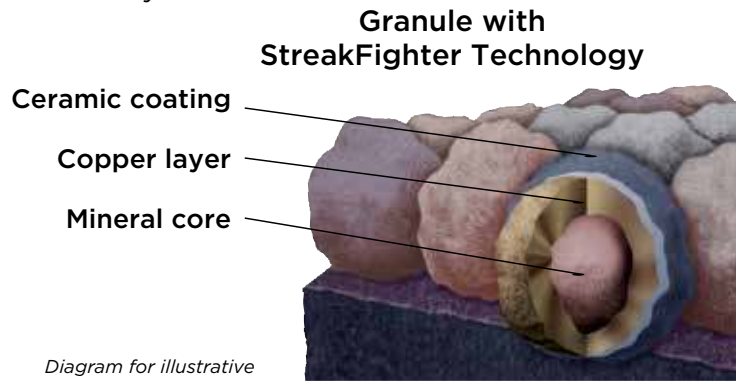

Color Companion Products for Low Slope Areas

With CertainTeed Flintlastic® SA, you can coordinate low slope areas like carports, canopies and porches with your main roof. Flintlastic SA is a self-adhering low slope roofing product available in colors that complement some of the most popular CertainTeed shingles.

The Ultimate in Protection

StreakFighter®

Algae Resistance

The ultimate in stain protection.

Those streaks you see on other roofs in your neighborhood? That's algae, and it's a common eyesore on roofing throughout North America. CertainTeed's **StreakFighter** technology uses the power of science to repel algae before it can take hold and spread. **StreakFighter's** granular blend includes naturally algae-resistant copper, helping your roof maintain its curb appeal and look beautiful for years to come.