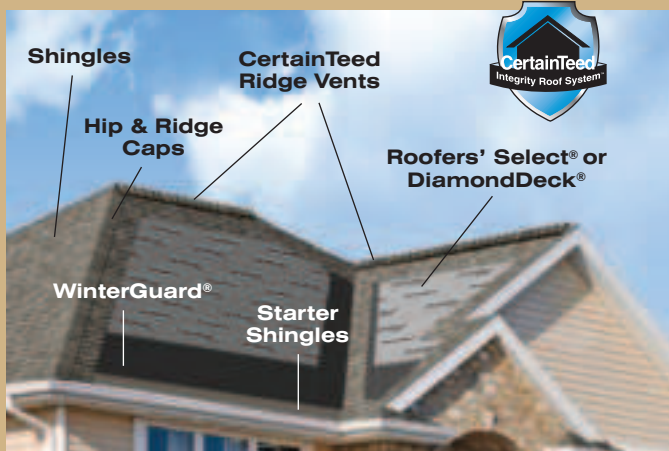

Weathered Wood

Shown in:
Roof - Tudor
Brown;
Siding - Cedar
Impressions®
Double 7"
Straight Edge
Rough-Split
Shakes -
Savannah Wicker

Integrity Roof System™

A systems approach combines high-performance components – underlayments, shingles, accessory products and ventilation – to make the Integrity Roof System a complete roofing solution. When you choose an Integrity Roof System, you gain the advantage of having CertainTeed as your single manufacturing source to stand behind its roof system components.