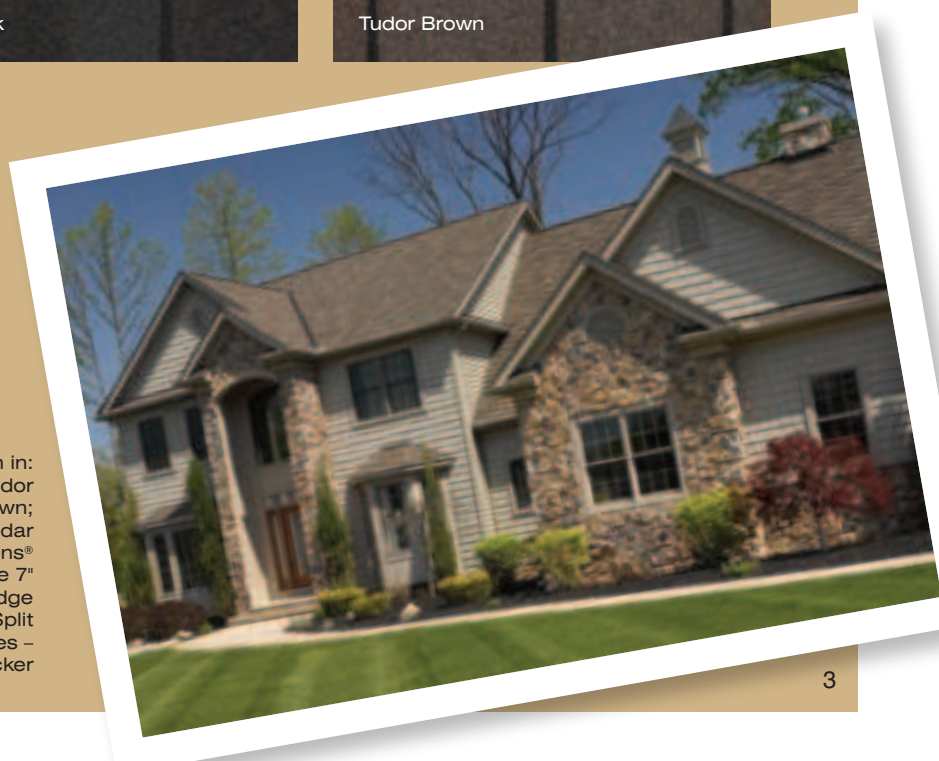

Moire Black

Tudor Brown

Shown in:
Roof - Tudor
Brown;
Siding - Cedar
Impressions®
Double 7"
Straight Edge
Rough-Split
Shakes -
Savannah Wicker