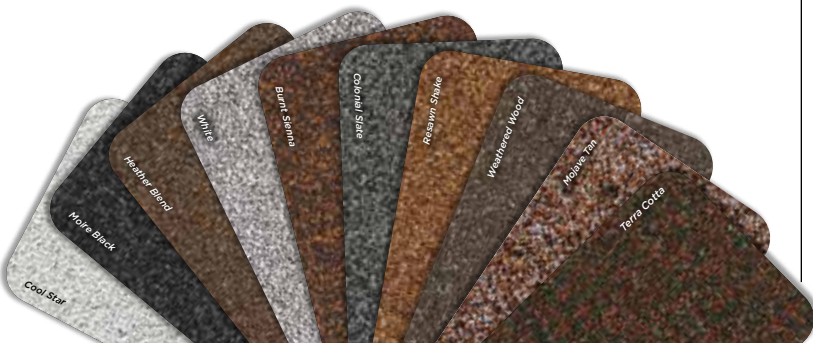

HIGHLAND SLATE® COLOR PALETTE

Smokey Quartz

New England Slate

Fieldstone

When Your Home is Your Castle

HIGHLAND SLATE®

- Rugged cut to mimic the craggy profile of natural slate
- Dynamic color options
- 110 mph wind warranty
Upgrade to 130 MPH available

See actual warranty for specific details and limitations.

Add a Little Accent to Your Roof

CEDAR CREST®
Cedar Crest hip and ridge accessories feature blended colors and an upgraded medium profile with two full layers of premium materials for a striking dimensional appearance that coordinates with Highland Slate shingles.

SHANGLE RIDGE®
For a stylish finishing touch to hips and ridges, choose Shangle Ridge® hip and ridge accessories. Shangle Ridge is designed specifically to complement Highland Slate shingles.

Color Companion Products™ for Flat Roof Areas

With CertainTeed Flintlastic® SA, you can coordinate flat roof areas like carports, canopies and porches with your main roof. Flintlastic SA is a self-adhering low slope roofing product available in colors that complement some of the most popular CertainTeed shingles.