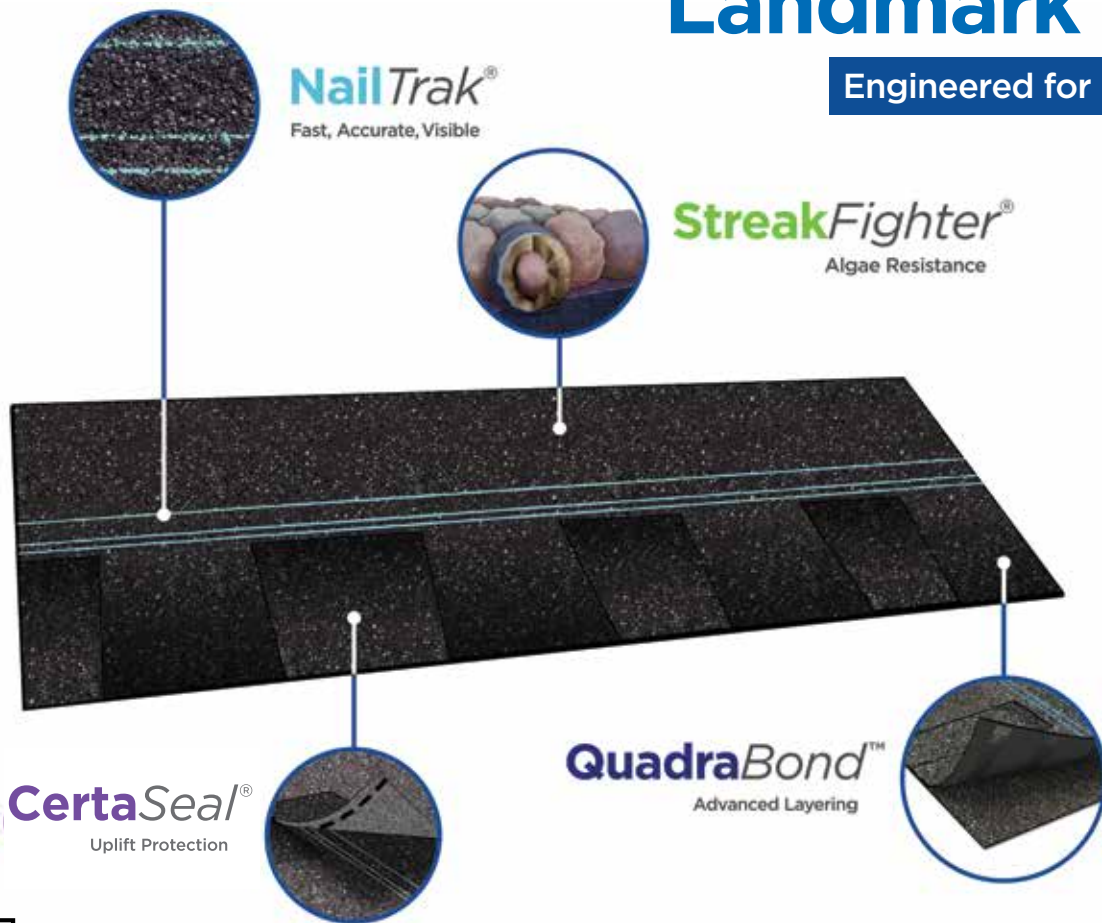

Commercial Project Warranty Comparison

Landmark PRO	VS	Landmark
50-year warranty term	VS	Standard 40-year warranty term
10-years non-prorated	VS	Standard 5-years non-prorated
15-year algae warranty	VS	Standard 10-year algae warranty
Class 3 impact resistance rating	VS	No impact resistance rating
SureStart™ covers material, tear-off, labor, flashing, and disposal	VS	Standard covers material and labor only

Landmark® PRO

Engineered for Excellence