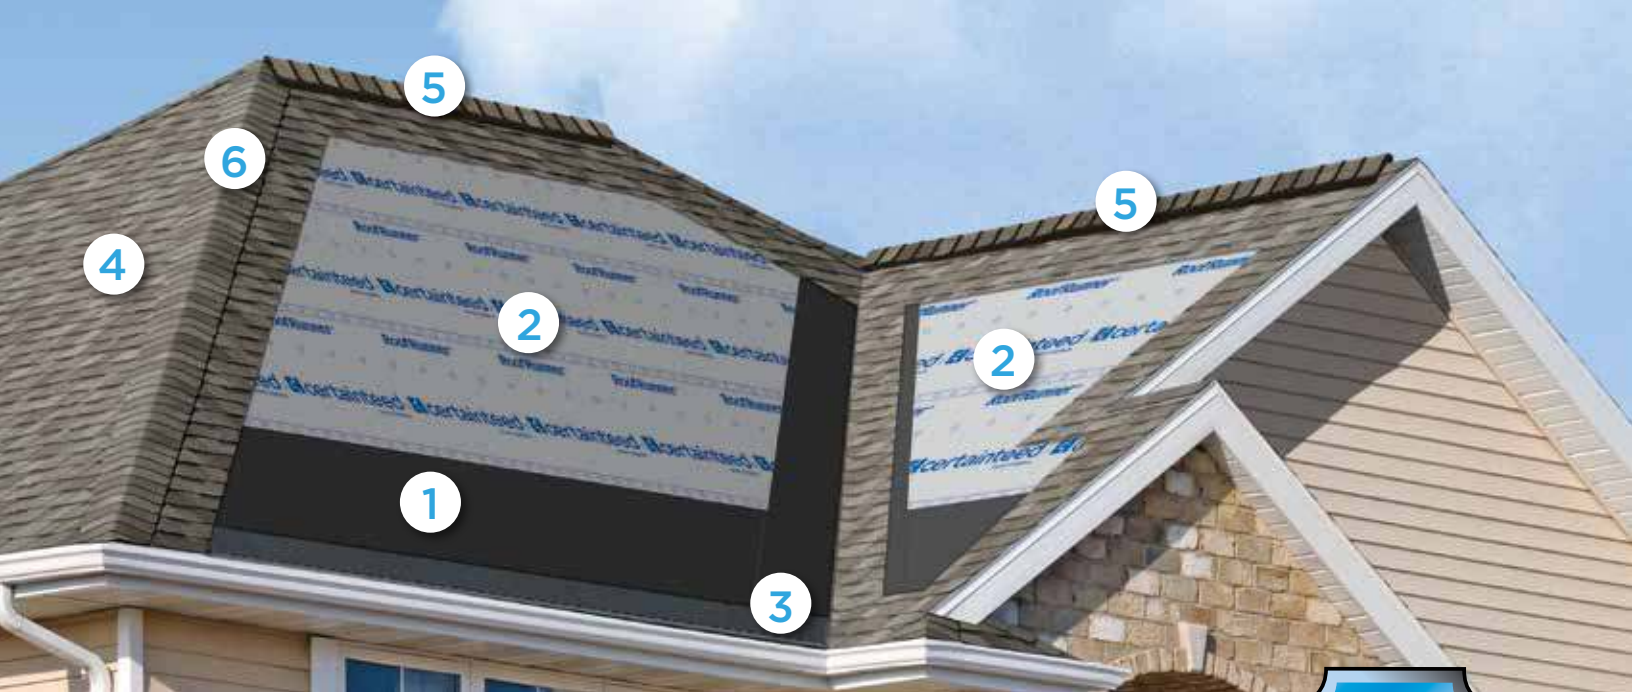

The ColorView® Visualizer: Design your Dream Home with the Click of a Mouse

CertainTeed created the ColorView tool to help homeowners bring their creative vision to reality.

Just look through a photo library of homes to choose one that looks most like your own. Then click on the roof to easily switch designs and see what CertainTeed product looks best. You can choose from hundreds of different roofing design and color combinations, and even add roof accents in different colors. All before anyone raises a hammer.

Want to visualize different roofing styles on your own home? You can upload photos to ColorView and have them digitally masked by one of our design professionals, or use DIY mode to upload and mask your own photos.

Plus, you can print or share your ColorView photos with family and friends to get their feedback. Visit colorview.certainteed.com and get started.

Add a Little Accent to Your Roof

CertainTeed offers Mountain Ridge®, an accessory product used for capping hips and ridges. It is the perfect finishing touch for your roof, offering blended color and high-profile design. CertainTeed also offers Shadow Ridge®, a low-profile design for capping hip and ridges.

Color Companion Products for Flat Roof Areas

With CertainTeed Flintlastic® SA, you can coordinate flat roof areas like carports, canopies and porches with your main roof. Flintlastic SA is a self-adhering low slope roofing product available in ten colors that complement some of the most popular CertainTeed shingles.