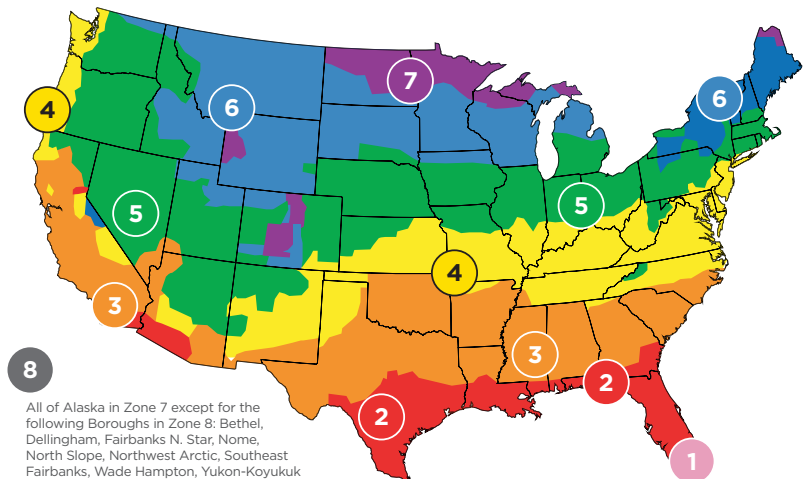

## R-20 Fiberglass Batt Insulation

INTRODUCING A ONE-STEP WALL SOLUTION.

- Perfect for new IECC 2012 code-compliant construction wall applications.
- One-step, one product installation saves time and labor.
- Available in kraft and unfaced batts.
- Excellent product for ENERGY STAR® homebuilders.
- GREENGUARD Gold Certified.
- Meets all ASTM C665 requirements for building insulation.
- Meets 2012 IECC residential requirements in Zones 3 and 4, marine Zone 4 and Zones 5 and 6.