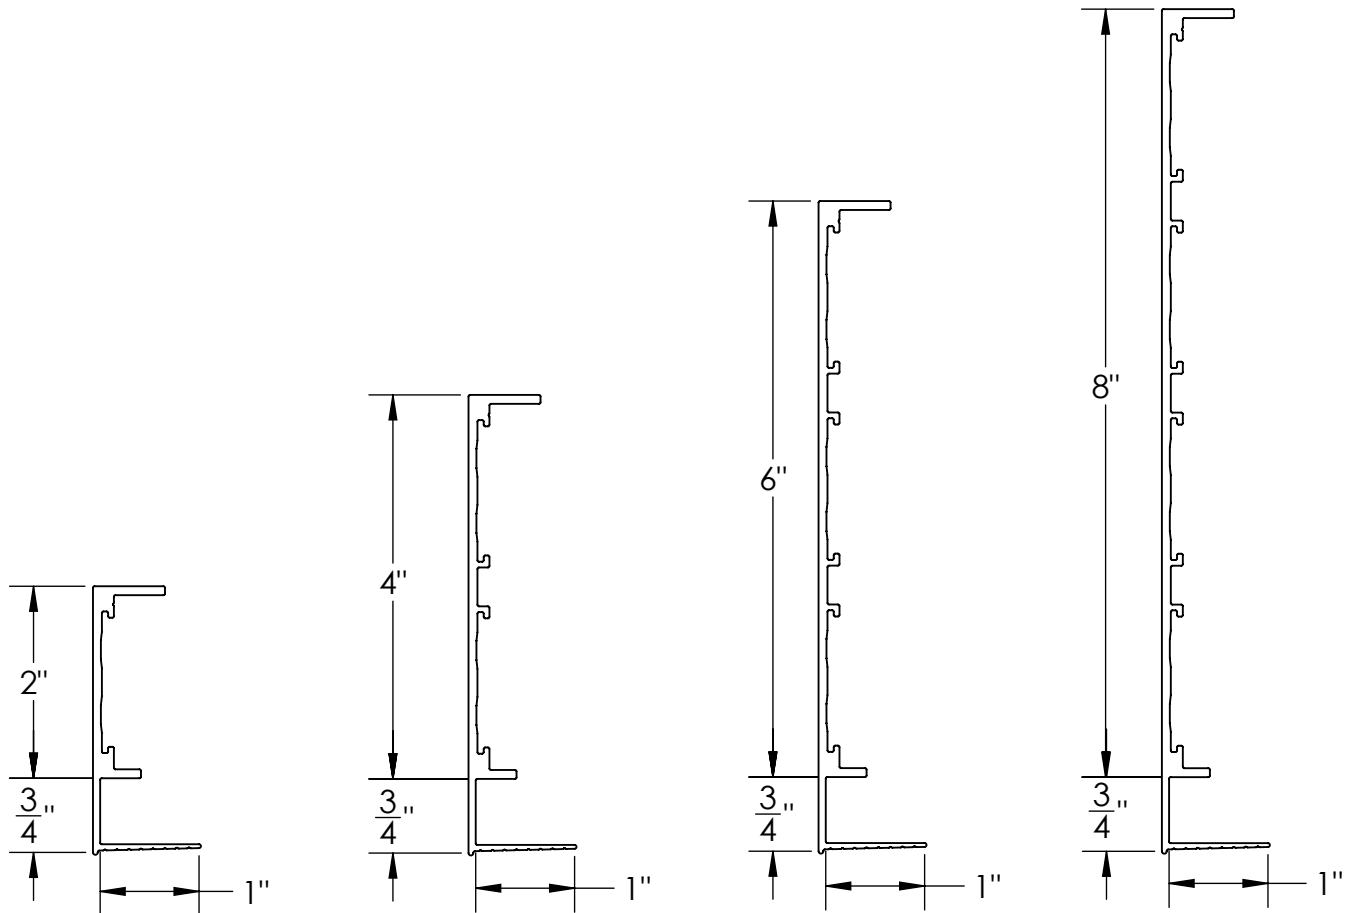

Terminus Drywall Profiles

TTDW-02

TTDW-04

TTDW-06

TTDW-08

CertainTeed
SAINT-GOBAIN

Terminus Trim

PRODUCT NAME: Drywall

DRAWING NAME: TTDW-02:TTDW-08

THE INFORMATION CONTAINED IN THIS DRAWING IS THE SOLE PROPERTY OF CERTAINTEED CEILINGS CORP. ANY REPRODUCTION IN PART OR AS A WHOLE WITHOUT THE WRITTEN PERMISSION OF CERTAINTEED CEILINGS CORP. IS PROHIBITED.